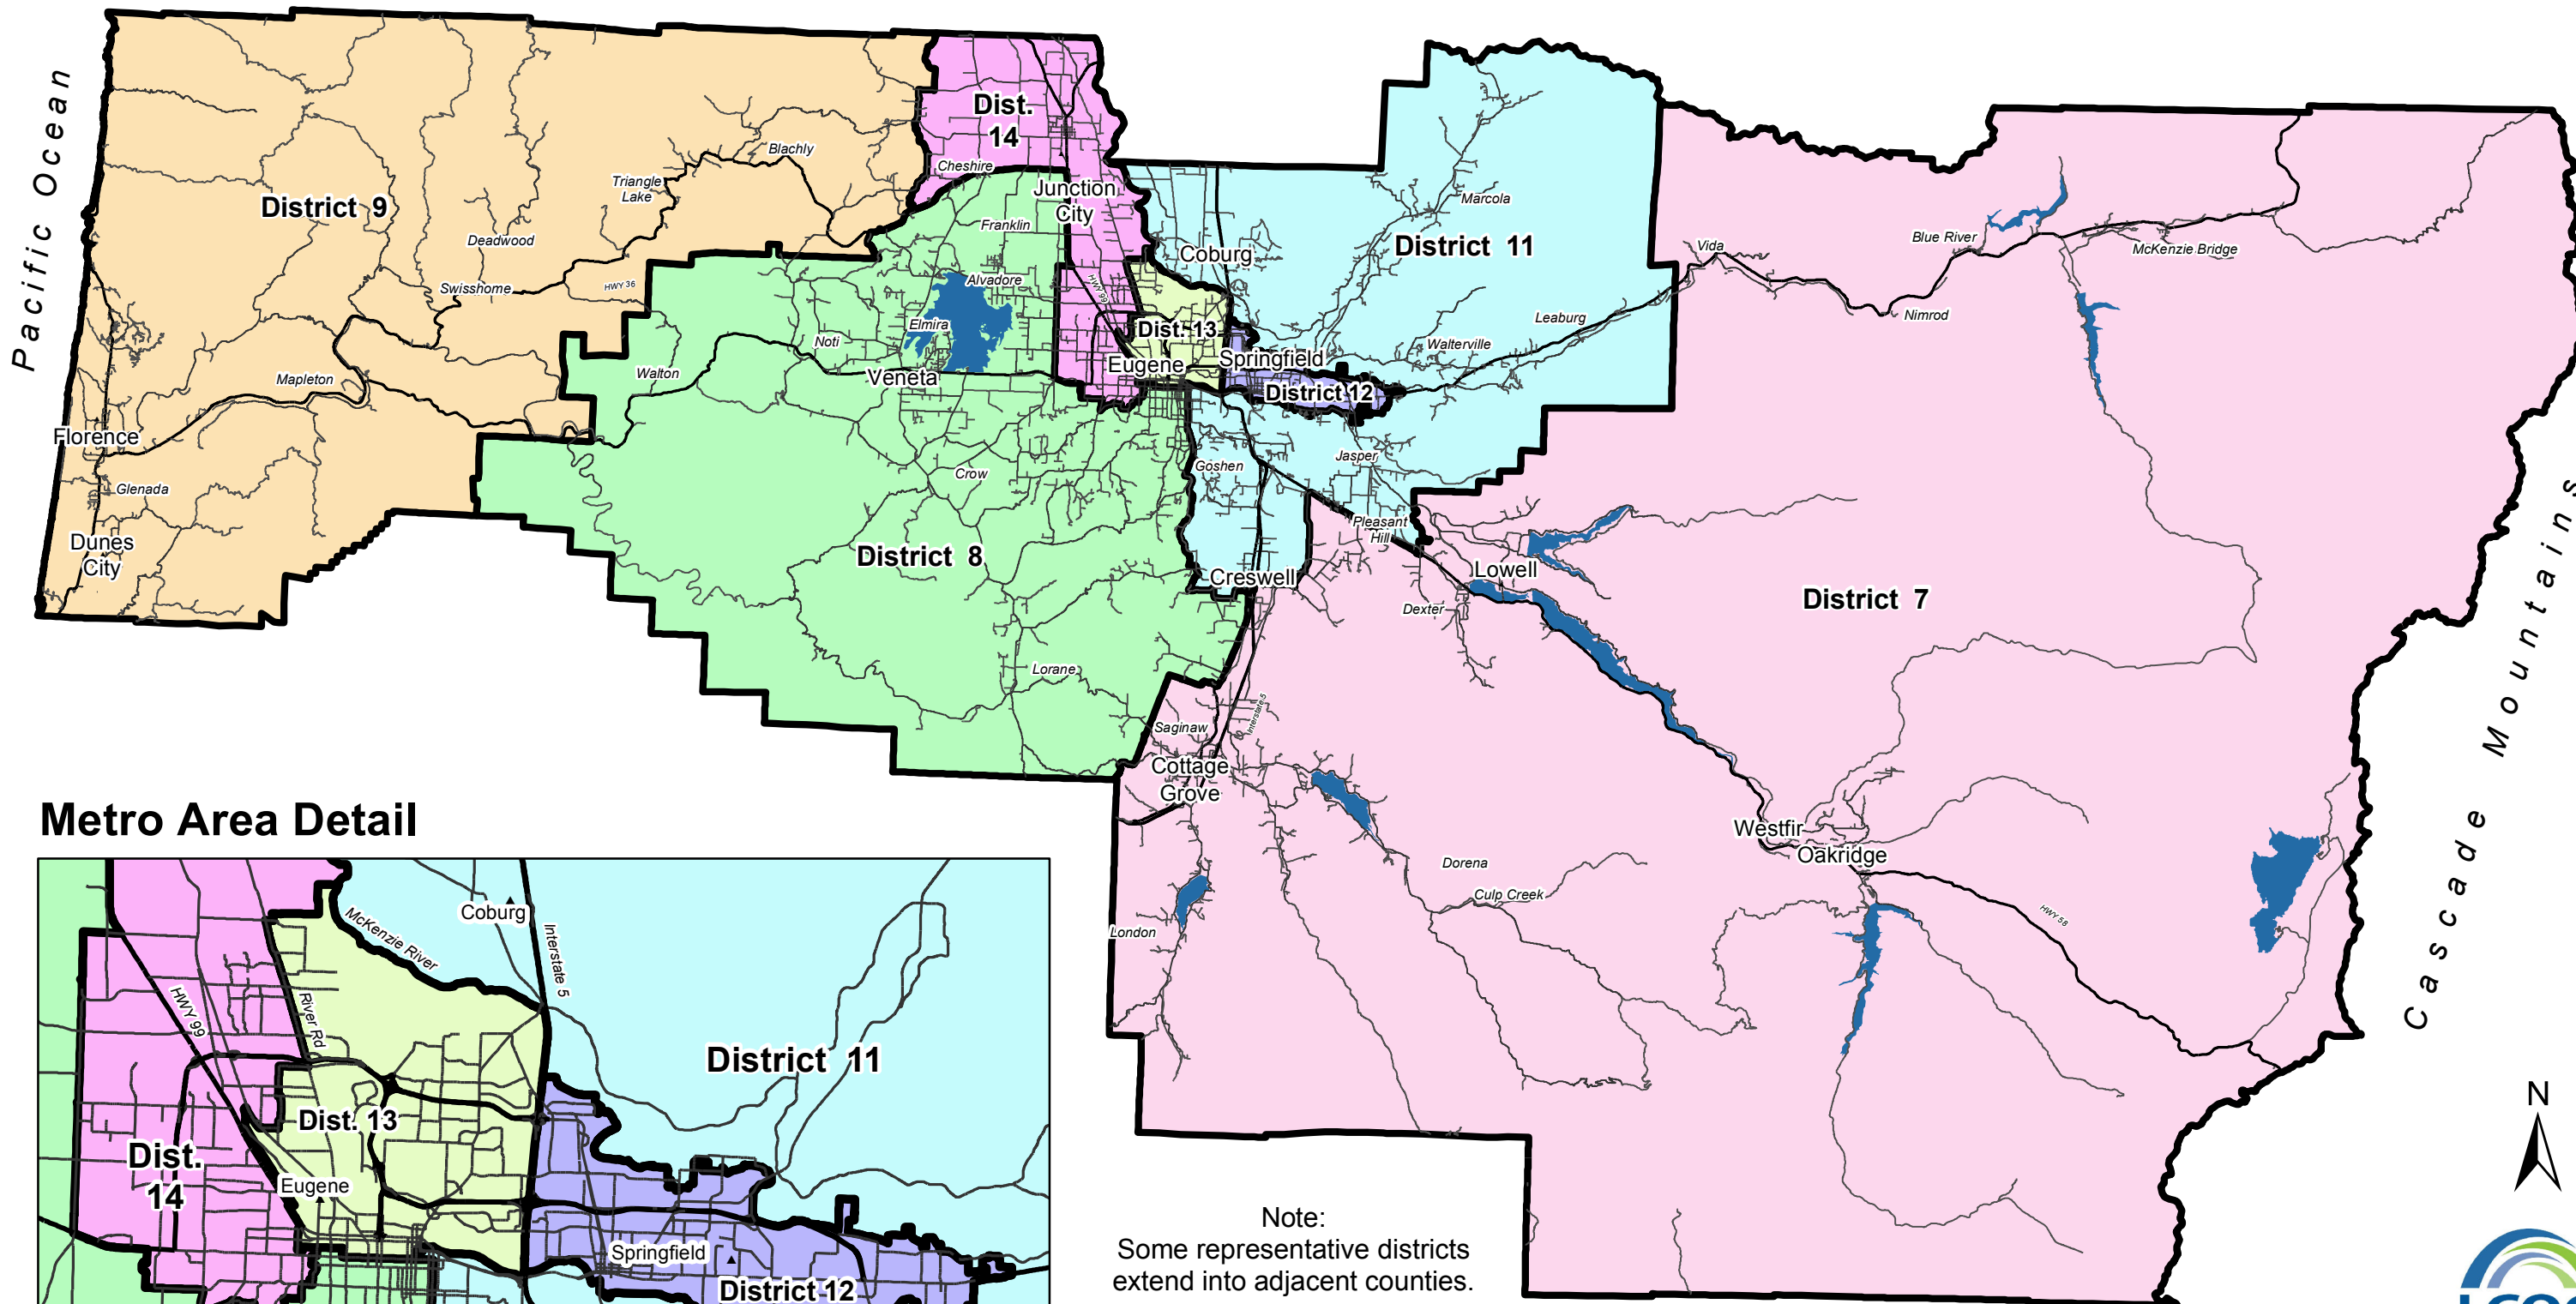

# State Representative Districts in Lane County

## Metro Area Detail

Note:  
Some representative districts  
extend into adjacent counties.

Lane Council of Governments  
859 Willamette St., Suite 500  
Eugene, Oregon 97401-2910

February 2012