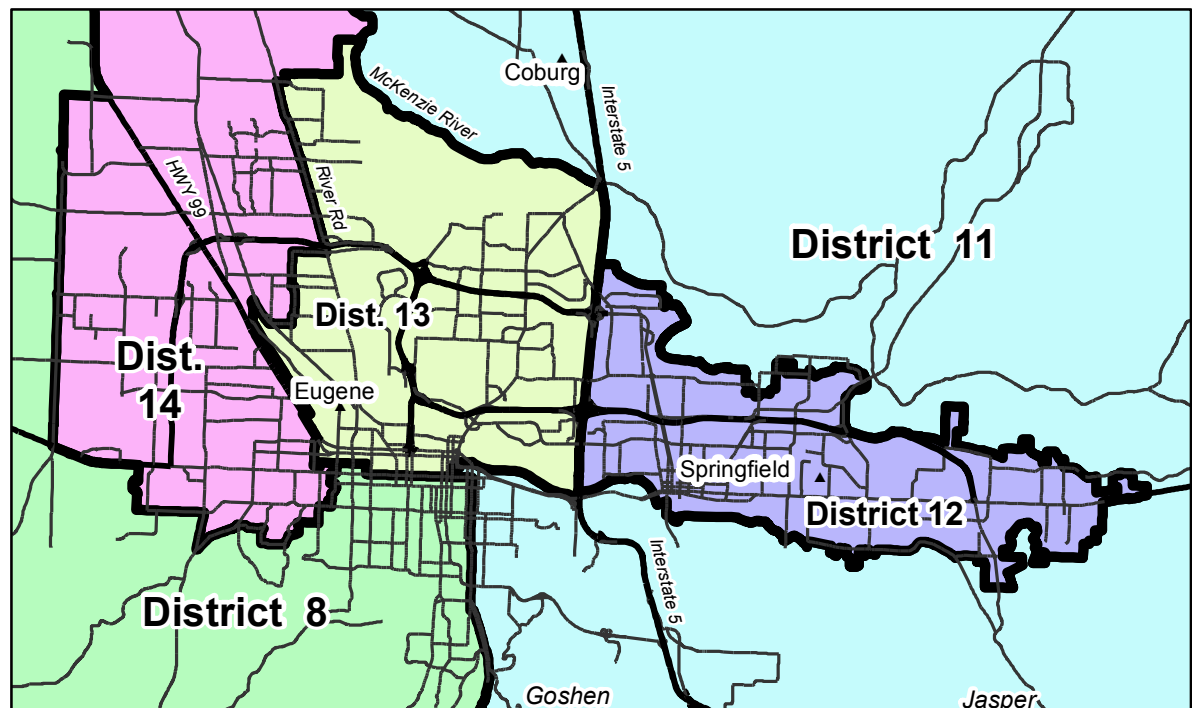

# State Representative Districts in Lane County

## Metro Area Detail

Note:  
Some representative districts  
extend into adjacent counties.

Lane Council of Governments  
859 Willamette St., Suite 500  
Eugene, Oregon 97401-2910

February 2012