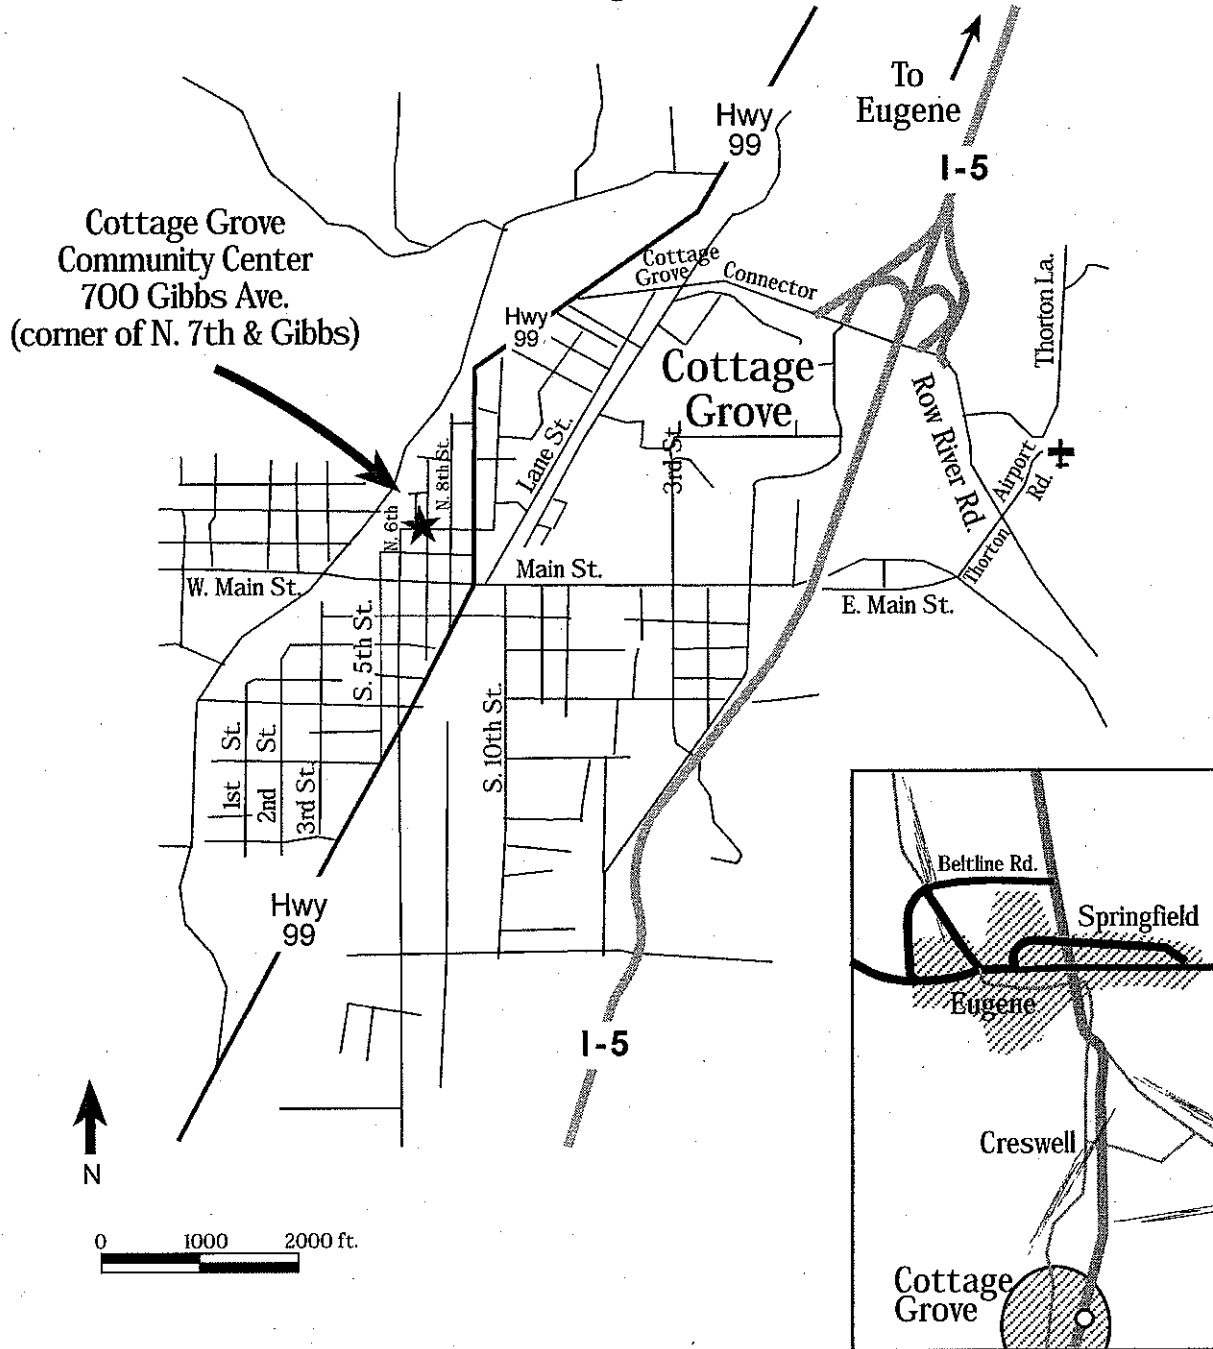

Lane Council of Governments Board Meeting Location

Cottage Grove Community Center
700 Gibbs Ave.
Cottage Grove

Cottage Grove
Community Center
700 Gibbs Ave.
(corner of N. 7th & Gibbs)

To
Eugene

I-5

Hwy
99

Cottage
Grove
Connector

Hwy
99

Cottage
Grove

Thornton La.

Row River Rd.

Airport
Rd.

Lane St.

3rd St.

Main St.

E. Main St.

W. Main St.

S. 5th St.

S. 10th St.

1st St.

2nd St.

3rd St.

N. 6th

N. 8th St.

Hwy
99

I-5

Beltline Rd.

Springfield

Eugene

Creswell

Cottage
Grove