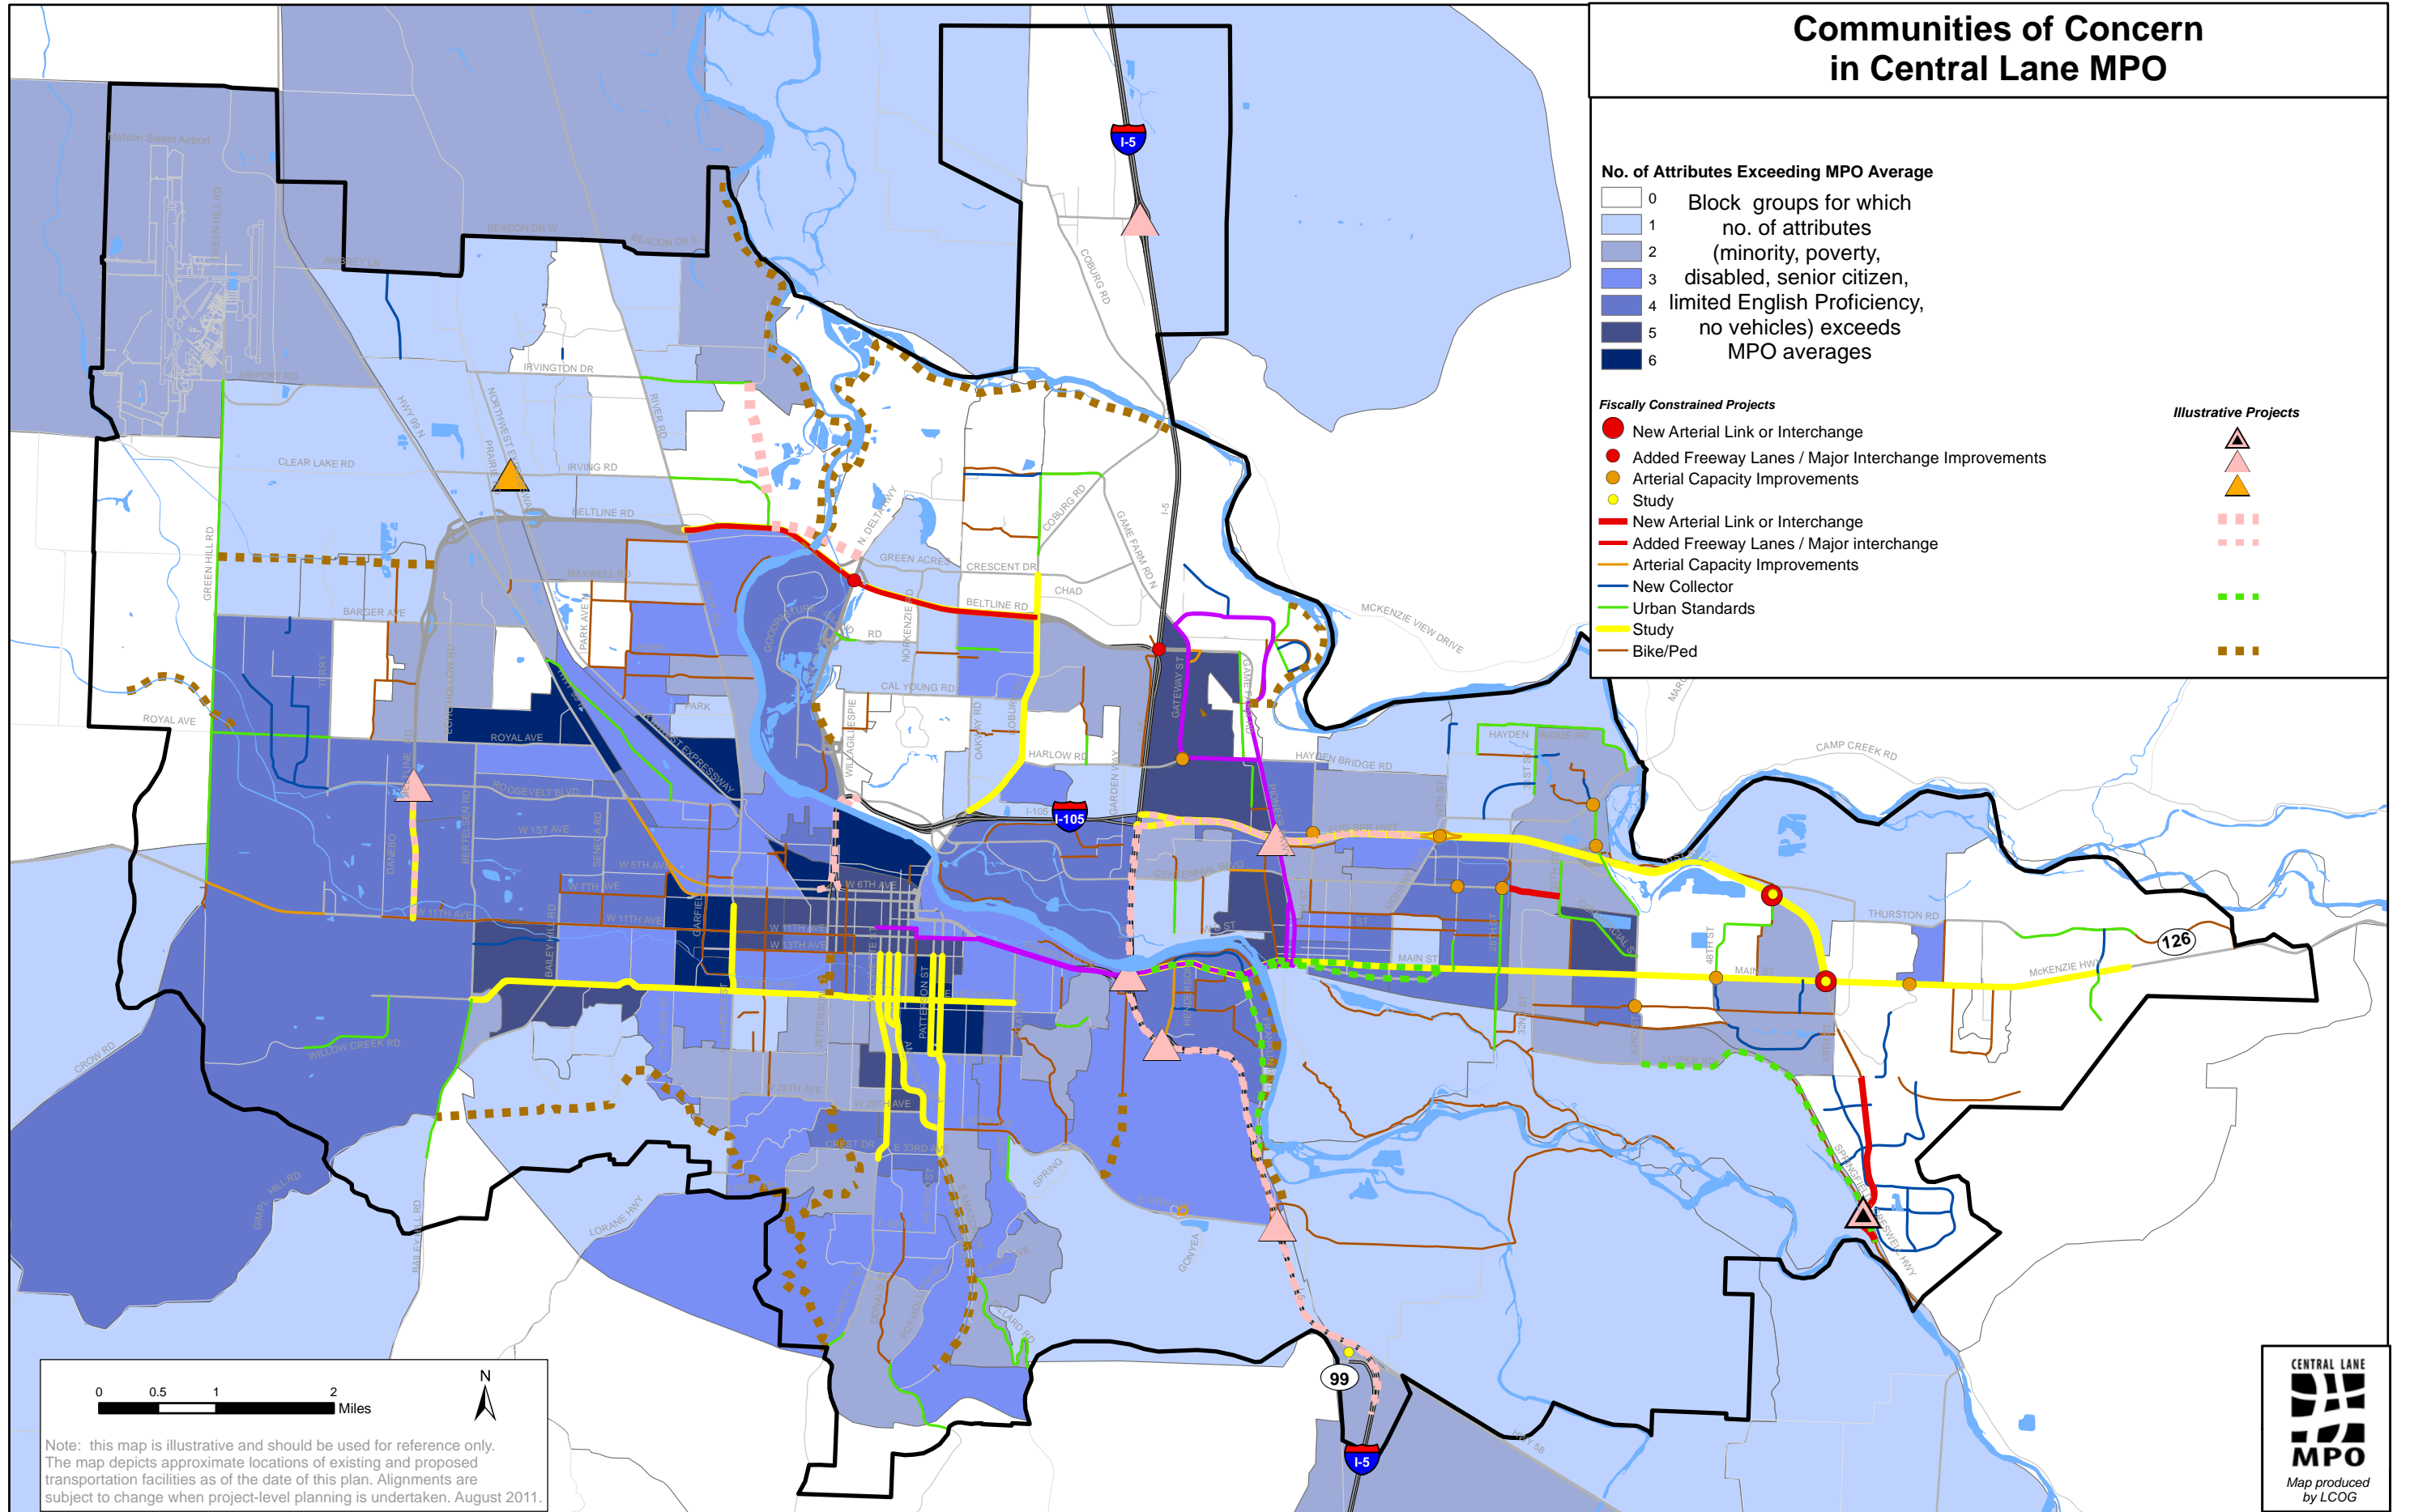

Communities of Concern in Central Lane MPO

No. of Attributes Exceeding MPO Average

Fiscally Constrained Projects

Illustrative Projects

Note: this map is illustrative and should be used for reference only. The map depicts approximate locations of existing and proposed transportation facilities as of the date of this plan. Alignments are subject to change when project-level planning is undertaken. August 2011.