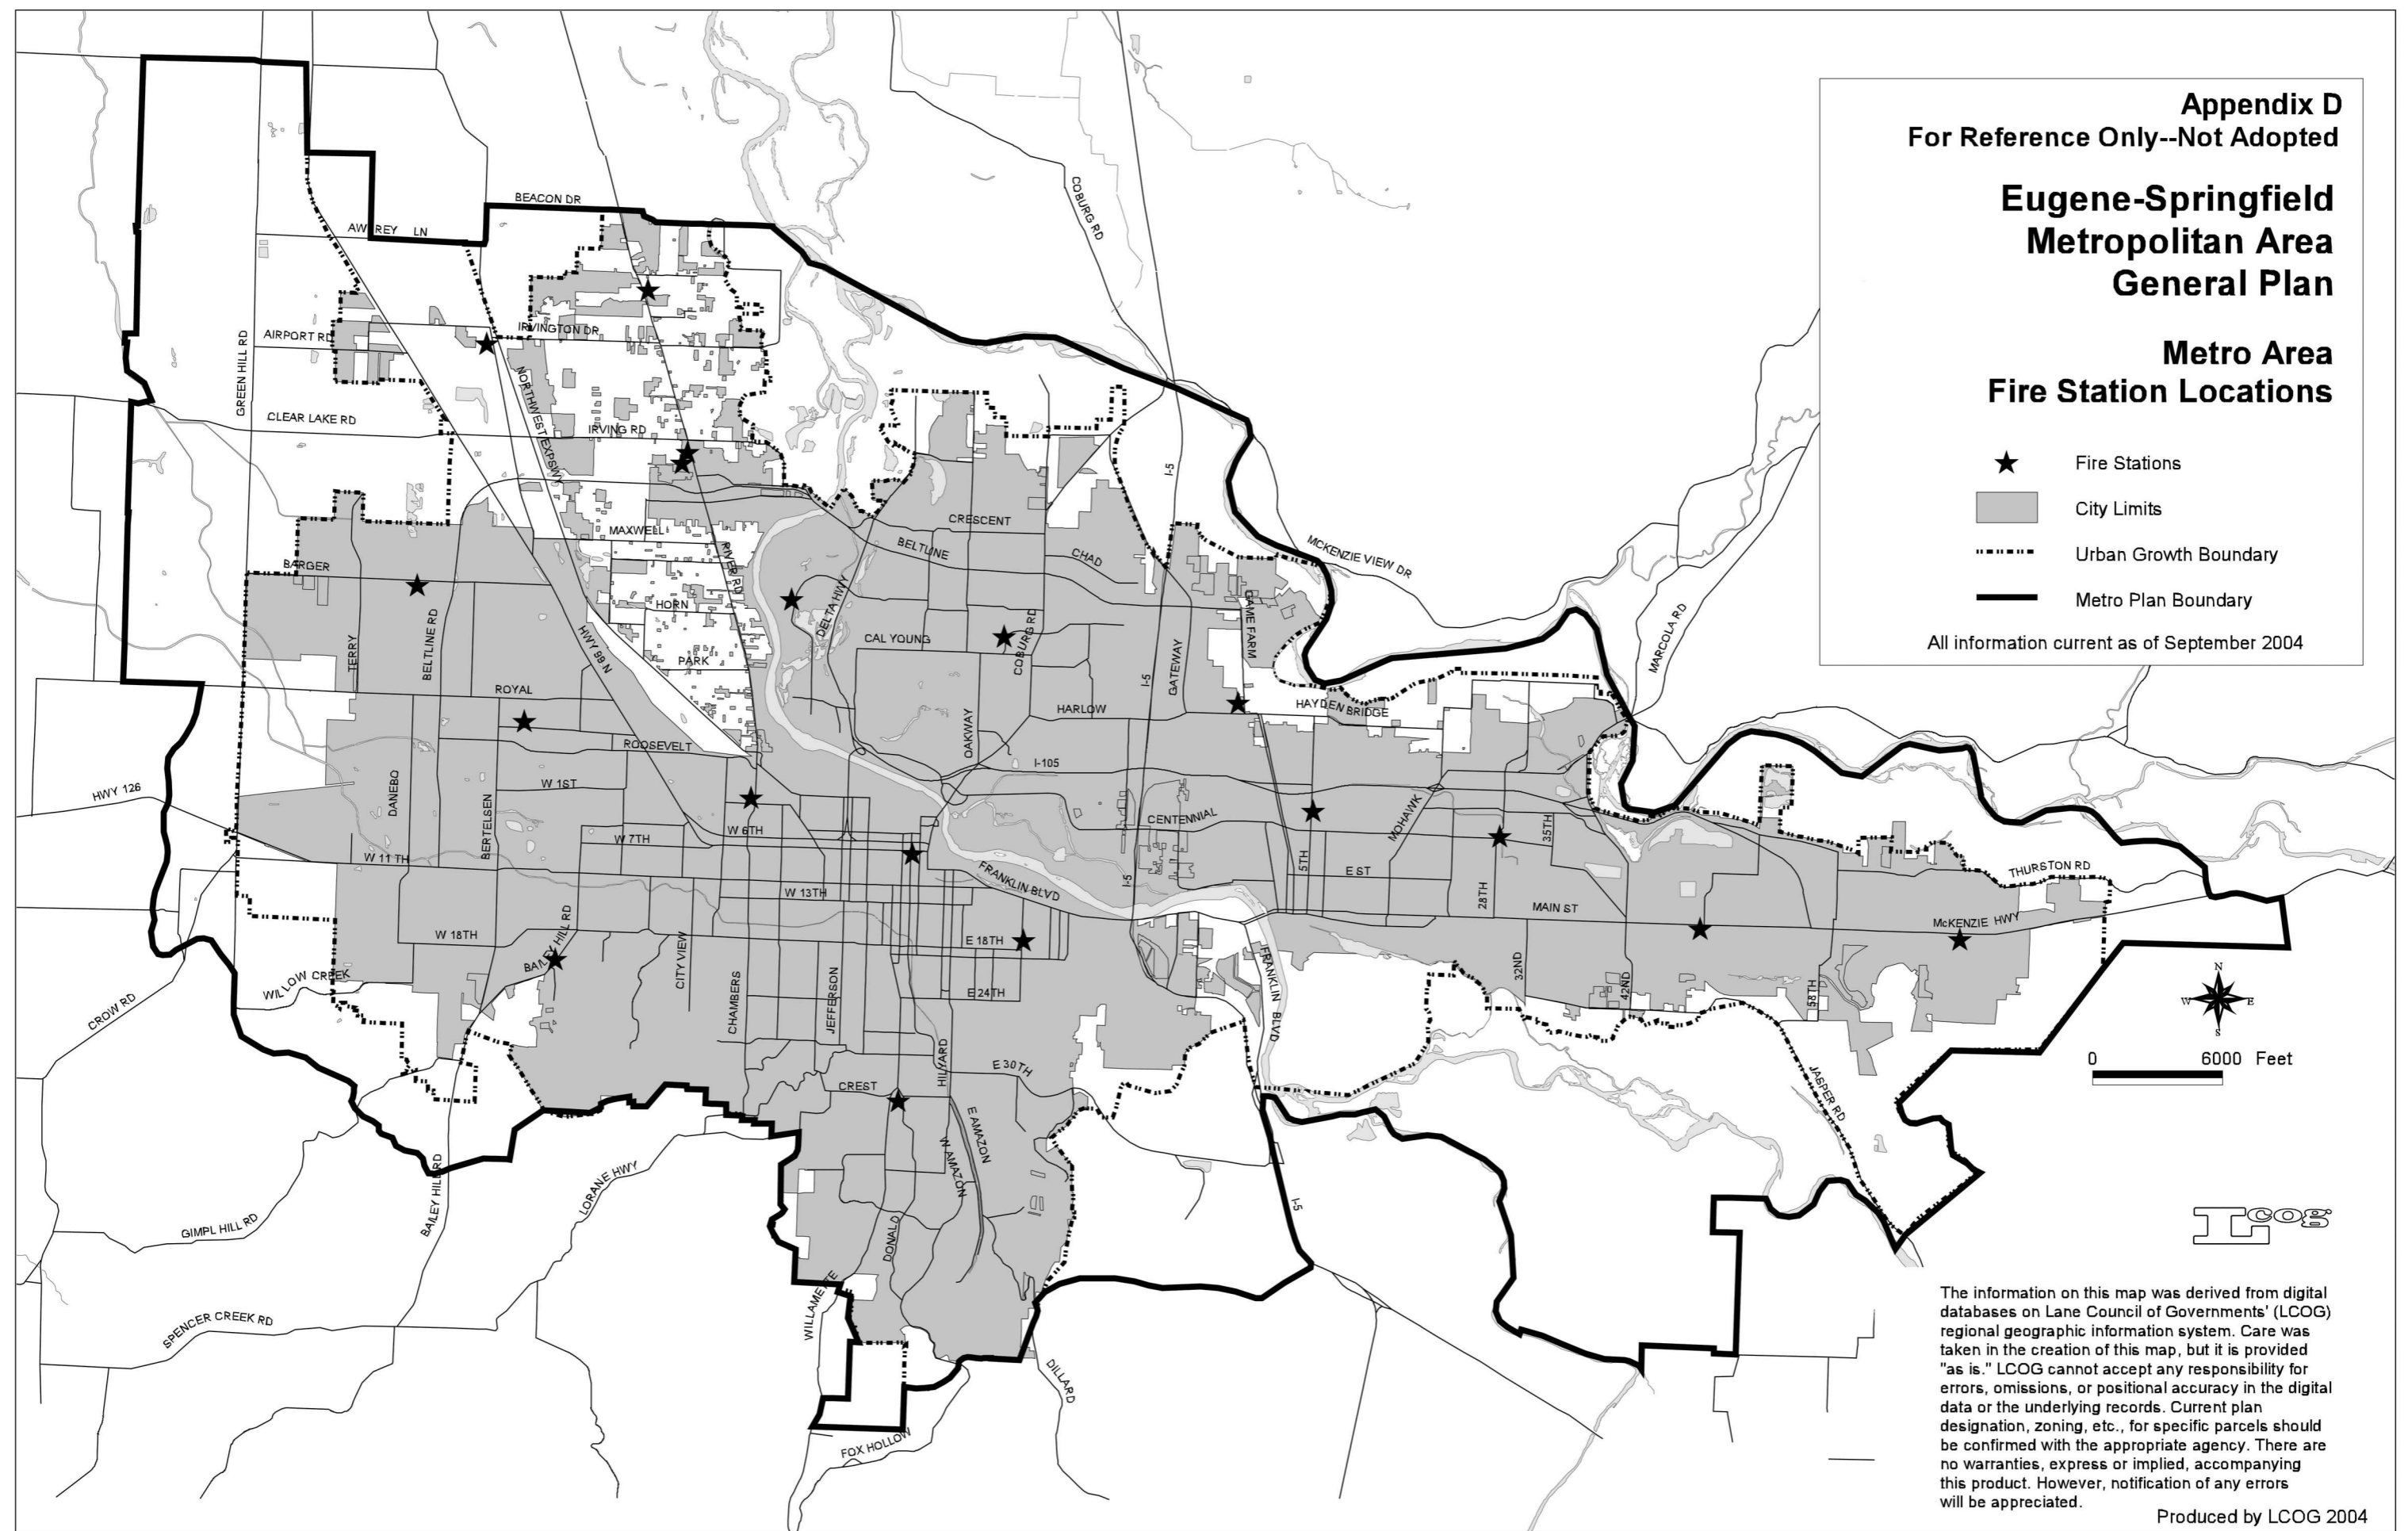

Appendix D
For Reference Only--Not Adopted

**Eugene-Springfield
 Metropolitan Area
 General Plan**

**Metro Area
 Fire Station Locations**

- ★ Fire Stations
- ▭ City Limits
- ⋯ Urban Growth Boundary
- Metro Plan Boundary

All information current as of September 2004

The information on this map was derived from digital databases on Lane Council of Governments' (LCOG) regional geographic information system. Care was taken in the creation of this map, but it is provided "as is." LCOG cannot accept any responsibility for errors, omissions, or positional accuracy in the digital data or the underlying records. Current plan designation, zoning, etc., for specific parcels should be confirmed with the appropriate agency. There are no warranties, express or implied, accompanying this product. However, notification of any errors will be appreciated.