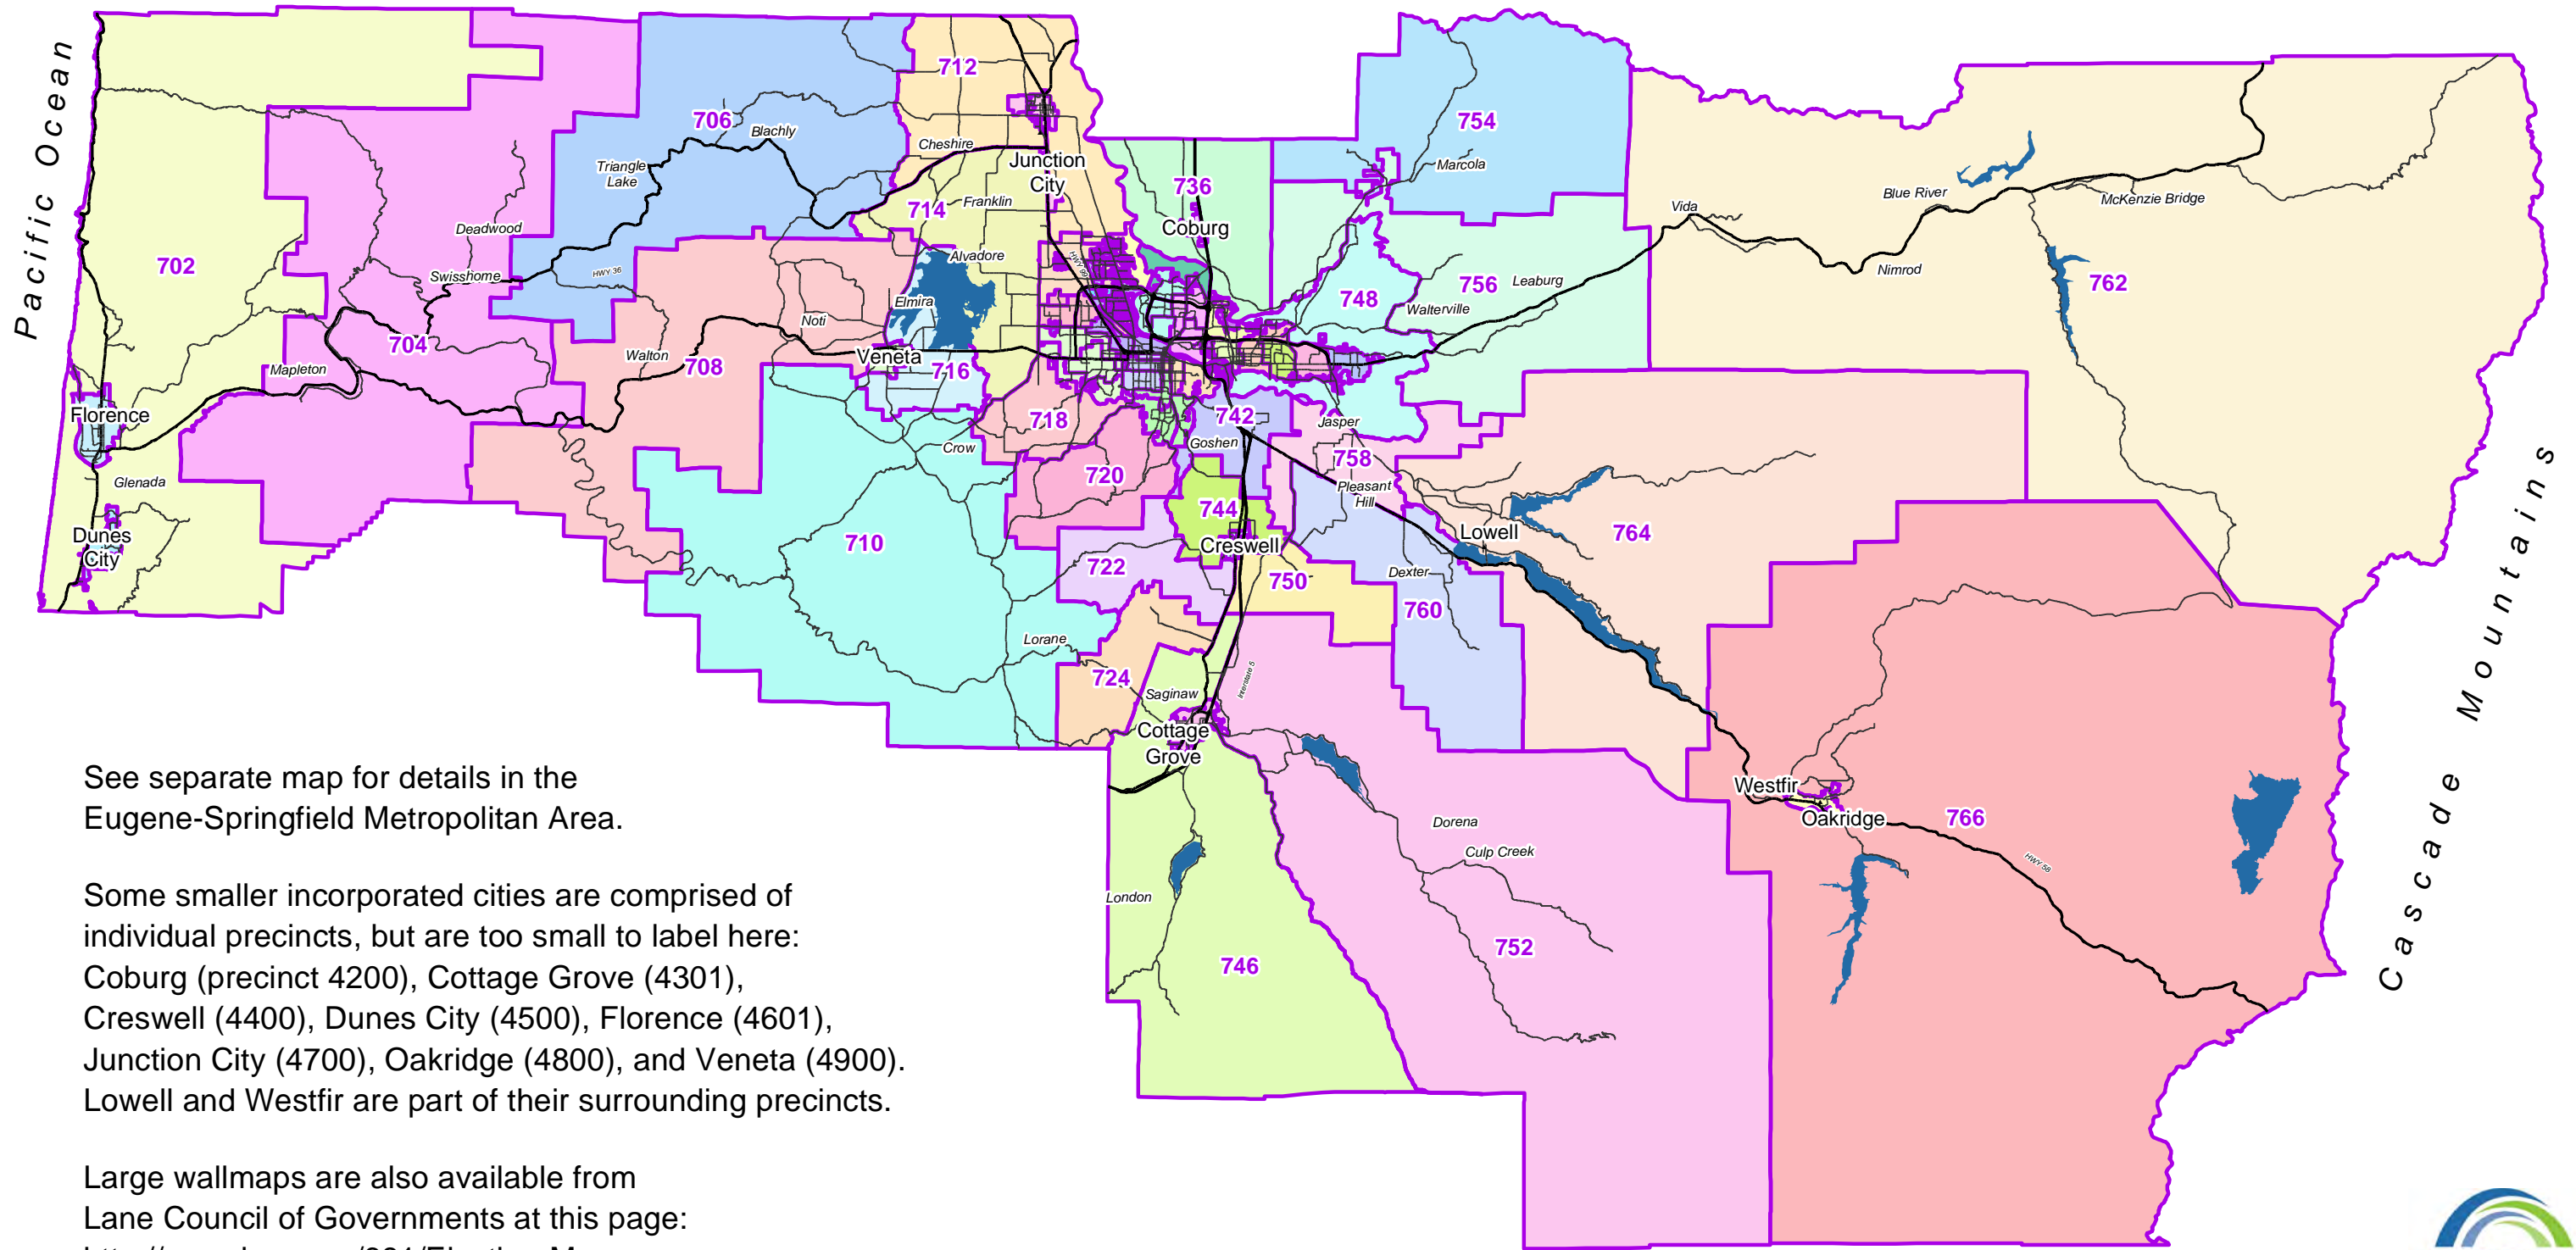

Lane County Election Precincts

See separate map for details in the Eugene-Springfield Metropolitan Area.

Some smaller incorporated cities are comprised of individual precincts, but are too small to label here: Coburg (precinct 4200), Cottage Grove (4301), Creswell (4400), Dunes City (4500), Florence (4601), Junction City (4700), Oakridge (4800), and Veneta (4900). Lowell and Westfir are part of their surrounding precincts.

Large wallmaps are also available from Lane Council of Governments at this page: <http://www.lcog.org/681/Election-Maps>

Lane Council of Governments
859 Willamette St., Suite 500
Eugene, Oregon 97401-2910