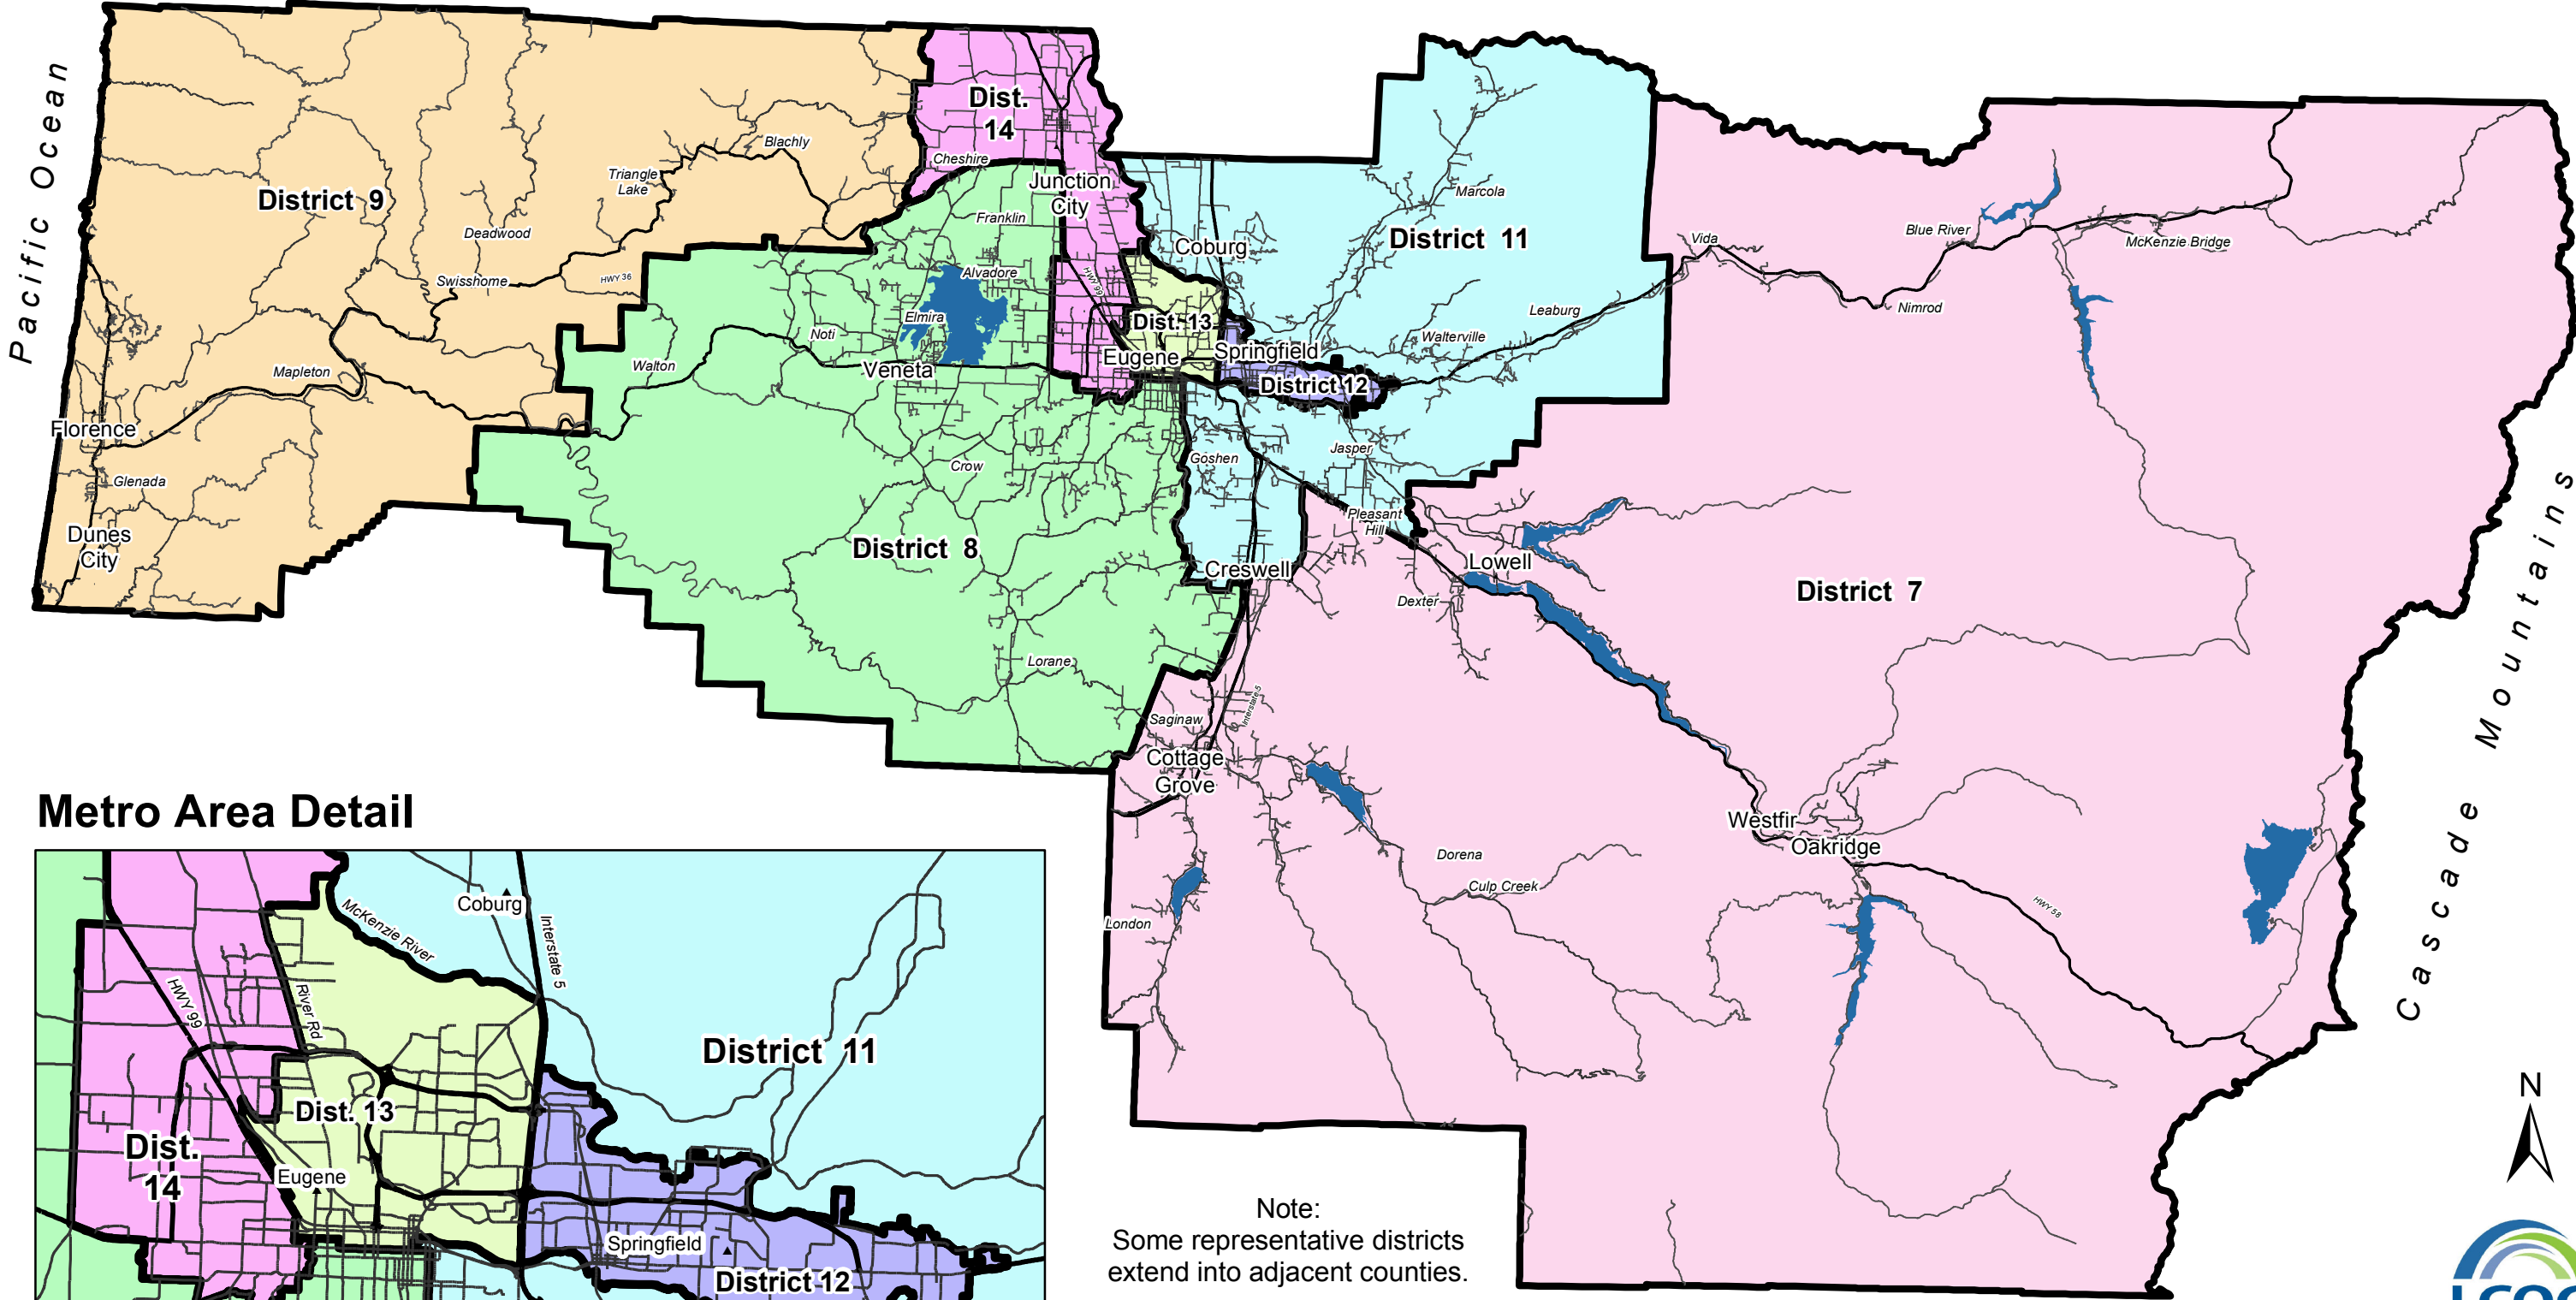

State Representative Districts in Lane County

Metro Area Detail

Note:
Some representative districts
extend into adjacent counties.

Lane Council of Governments
859 Willamette St., Suite 500
Eugene, Oregon 97401-2910