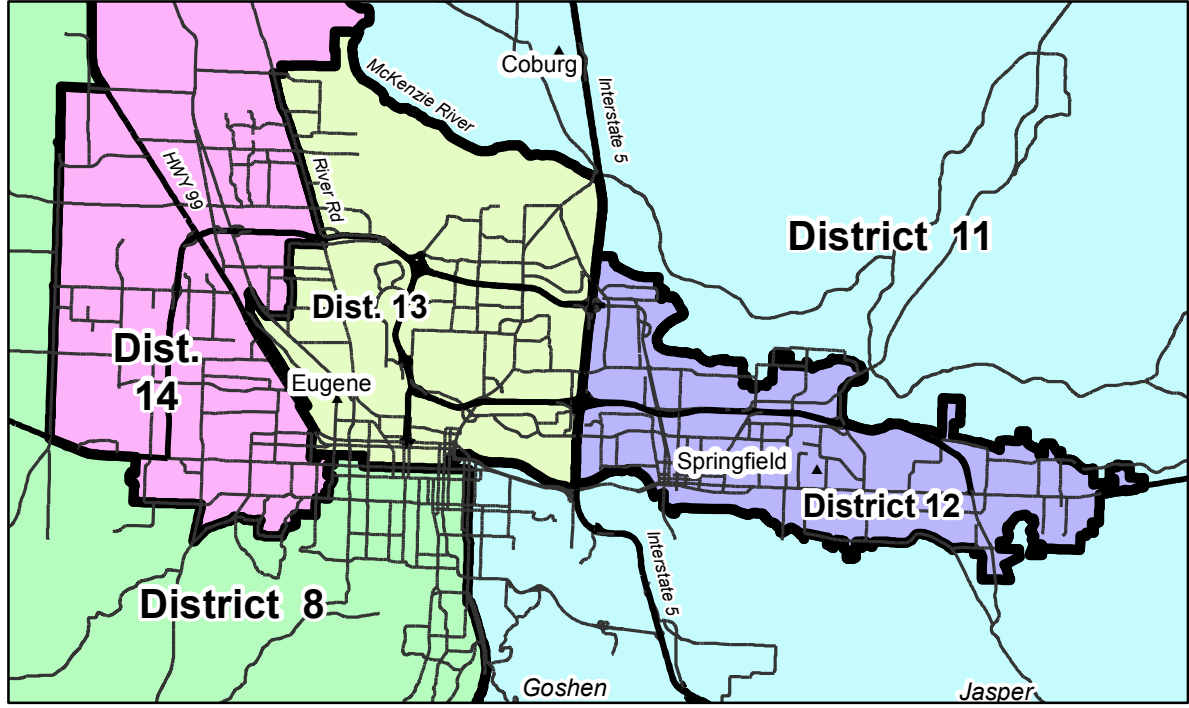

State Representative Districts in Lane County

Metro Area Detail

Note:
Some representative districts
extend into adjacent counties.

Lane Council of Governments
859 Willamette St., Suite 500
Eugene, Oregon 97401-2910