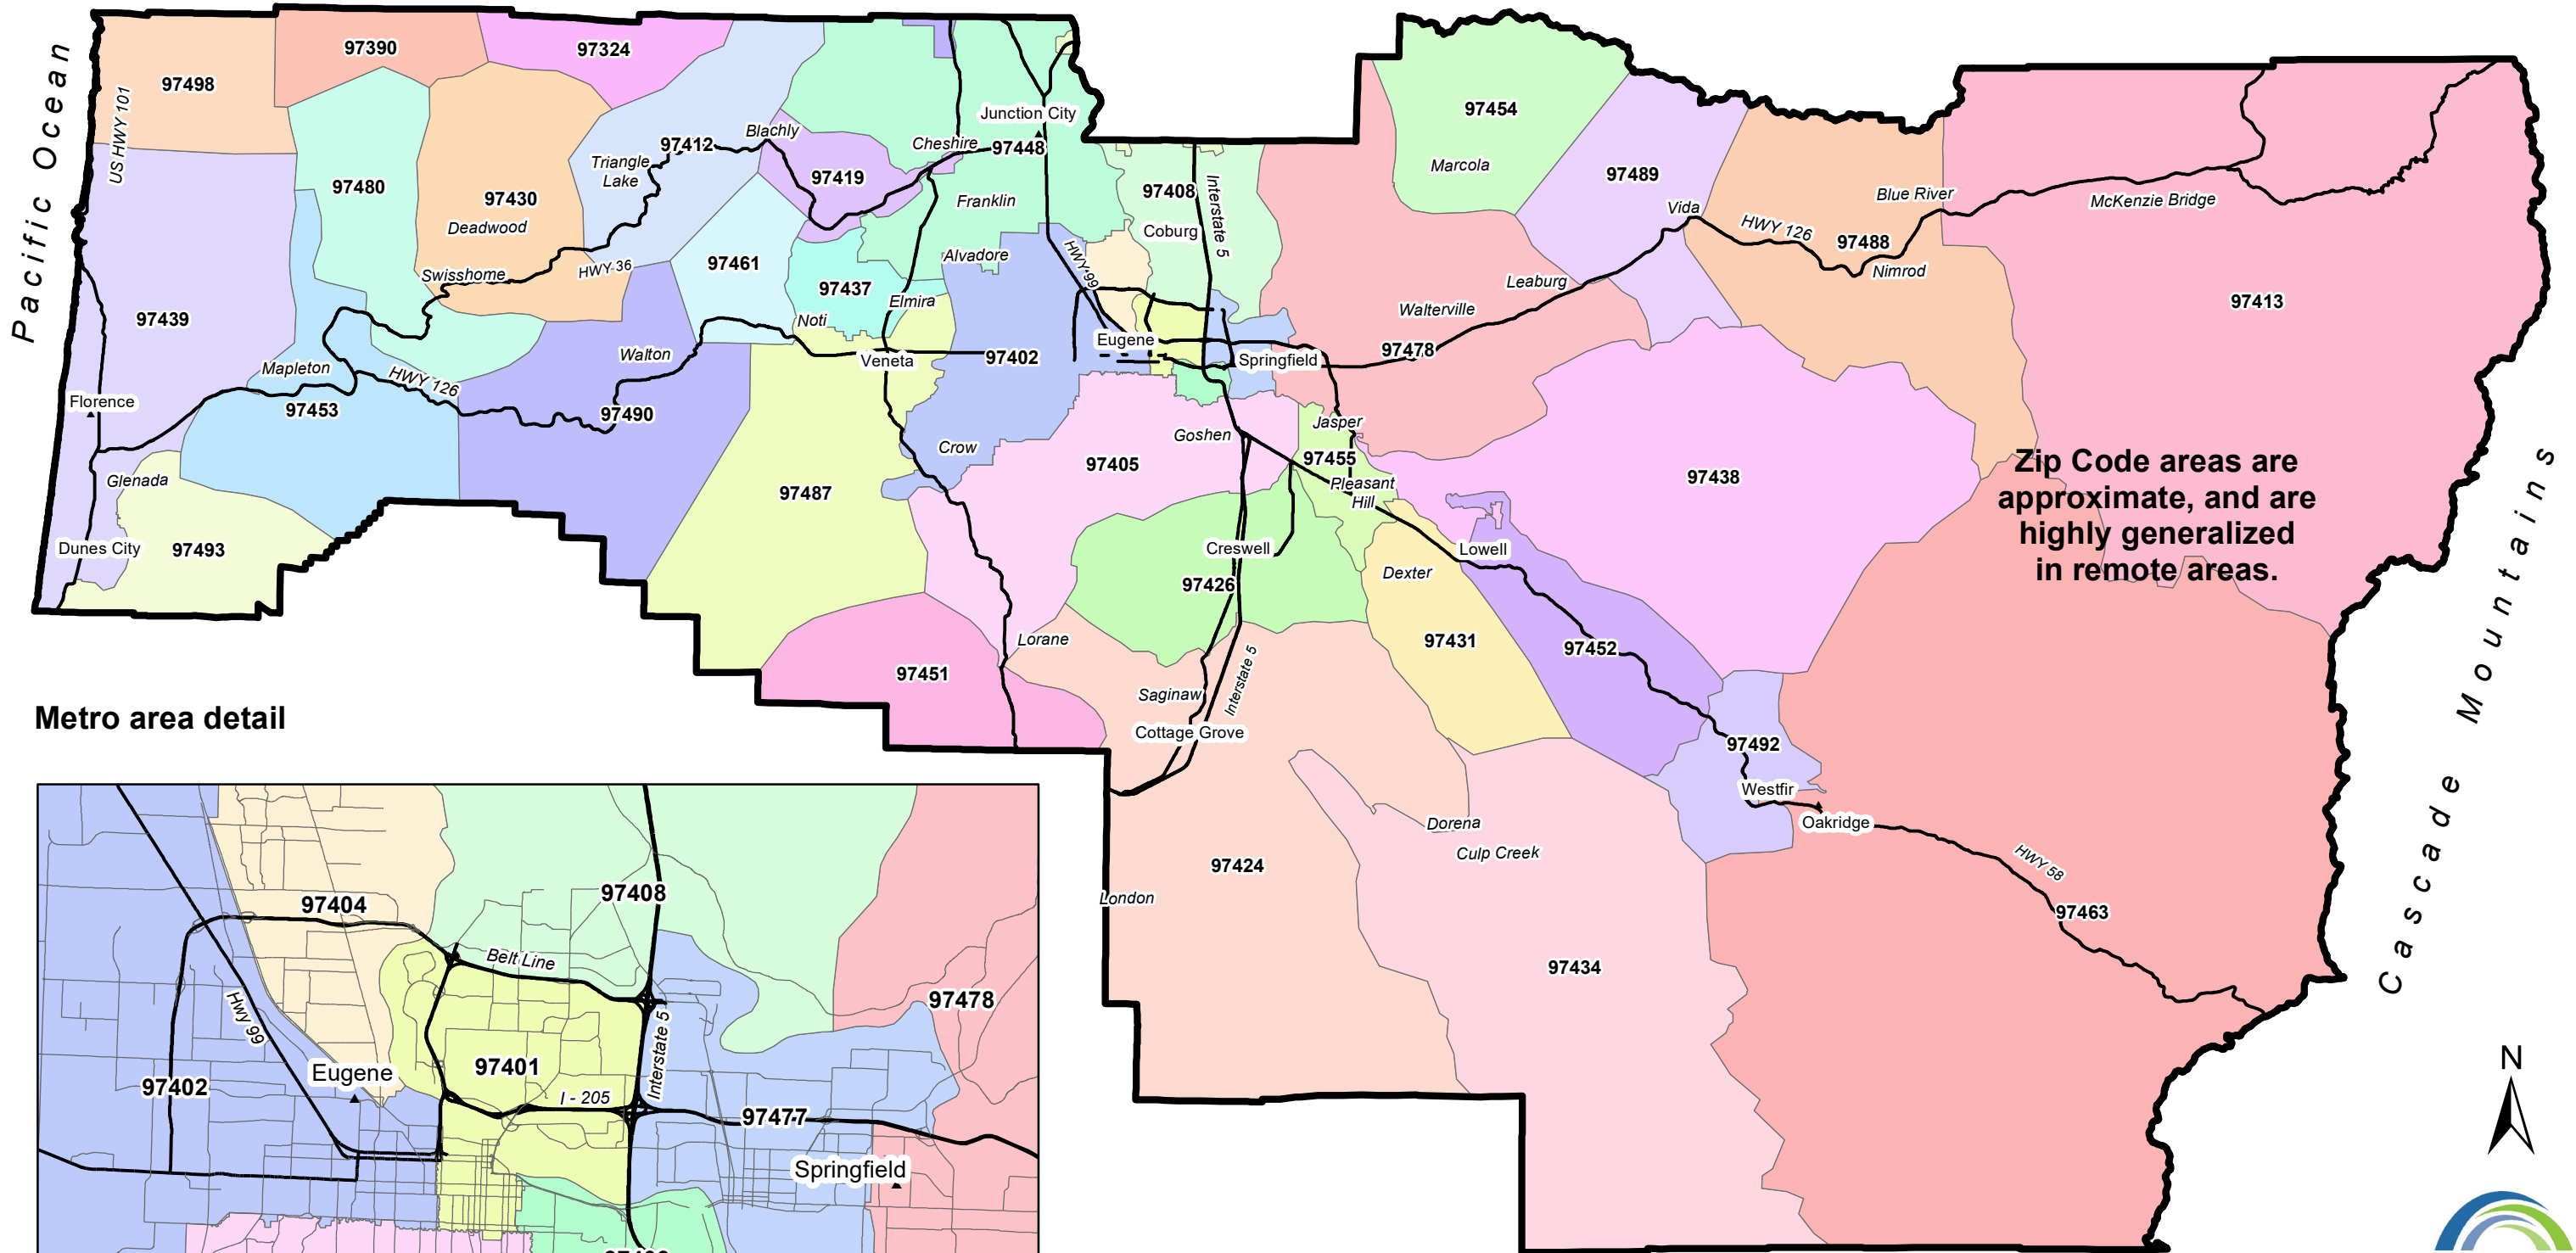

Zip Code Areas in Lane County

Zip Code areas are approximate, and are highly generalized in remote areas.

Metro area detail

Lane Council of Governments
 859 Willamette St., Suite 500
 Eugene, Oregon 97401-2910

August 2022