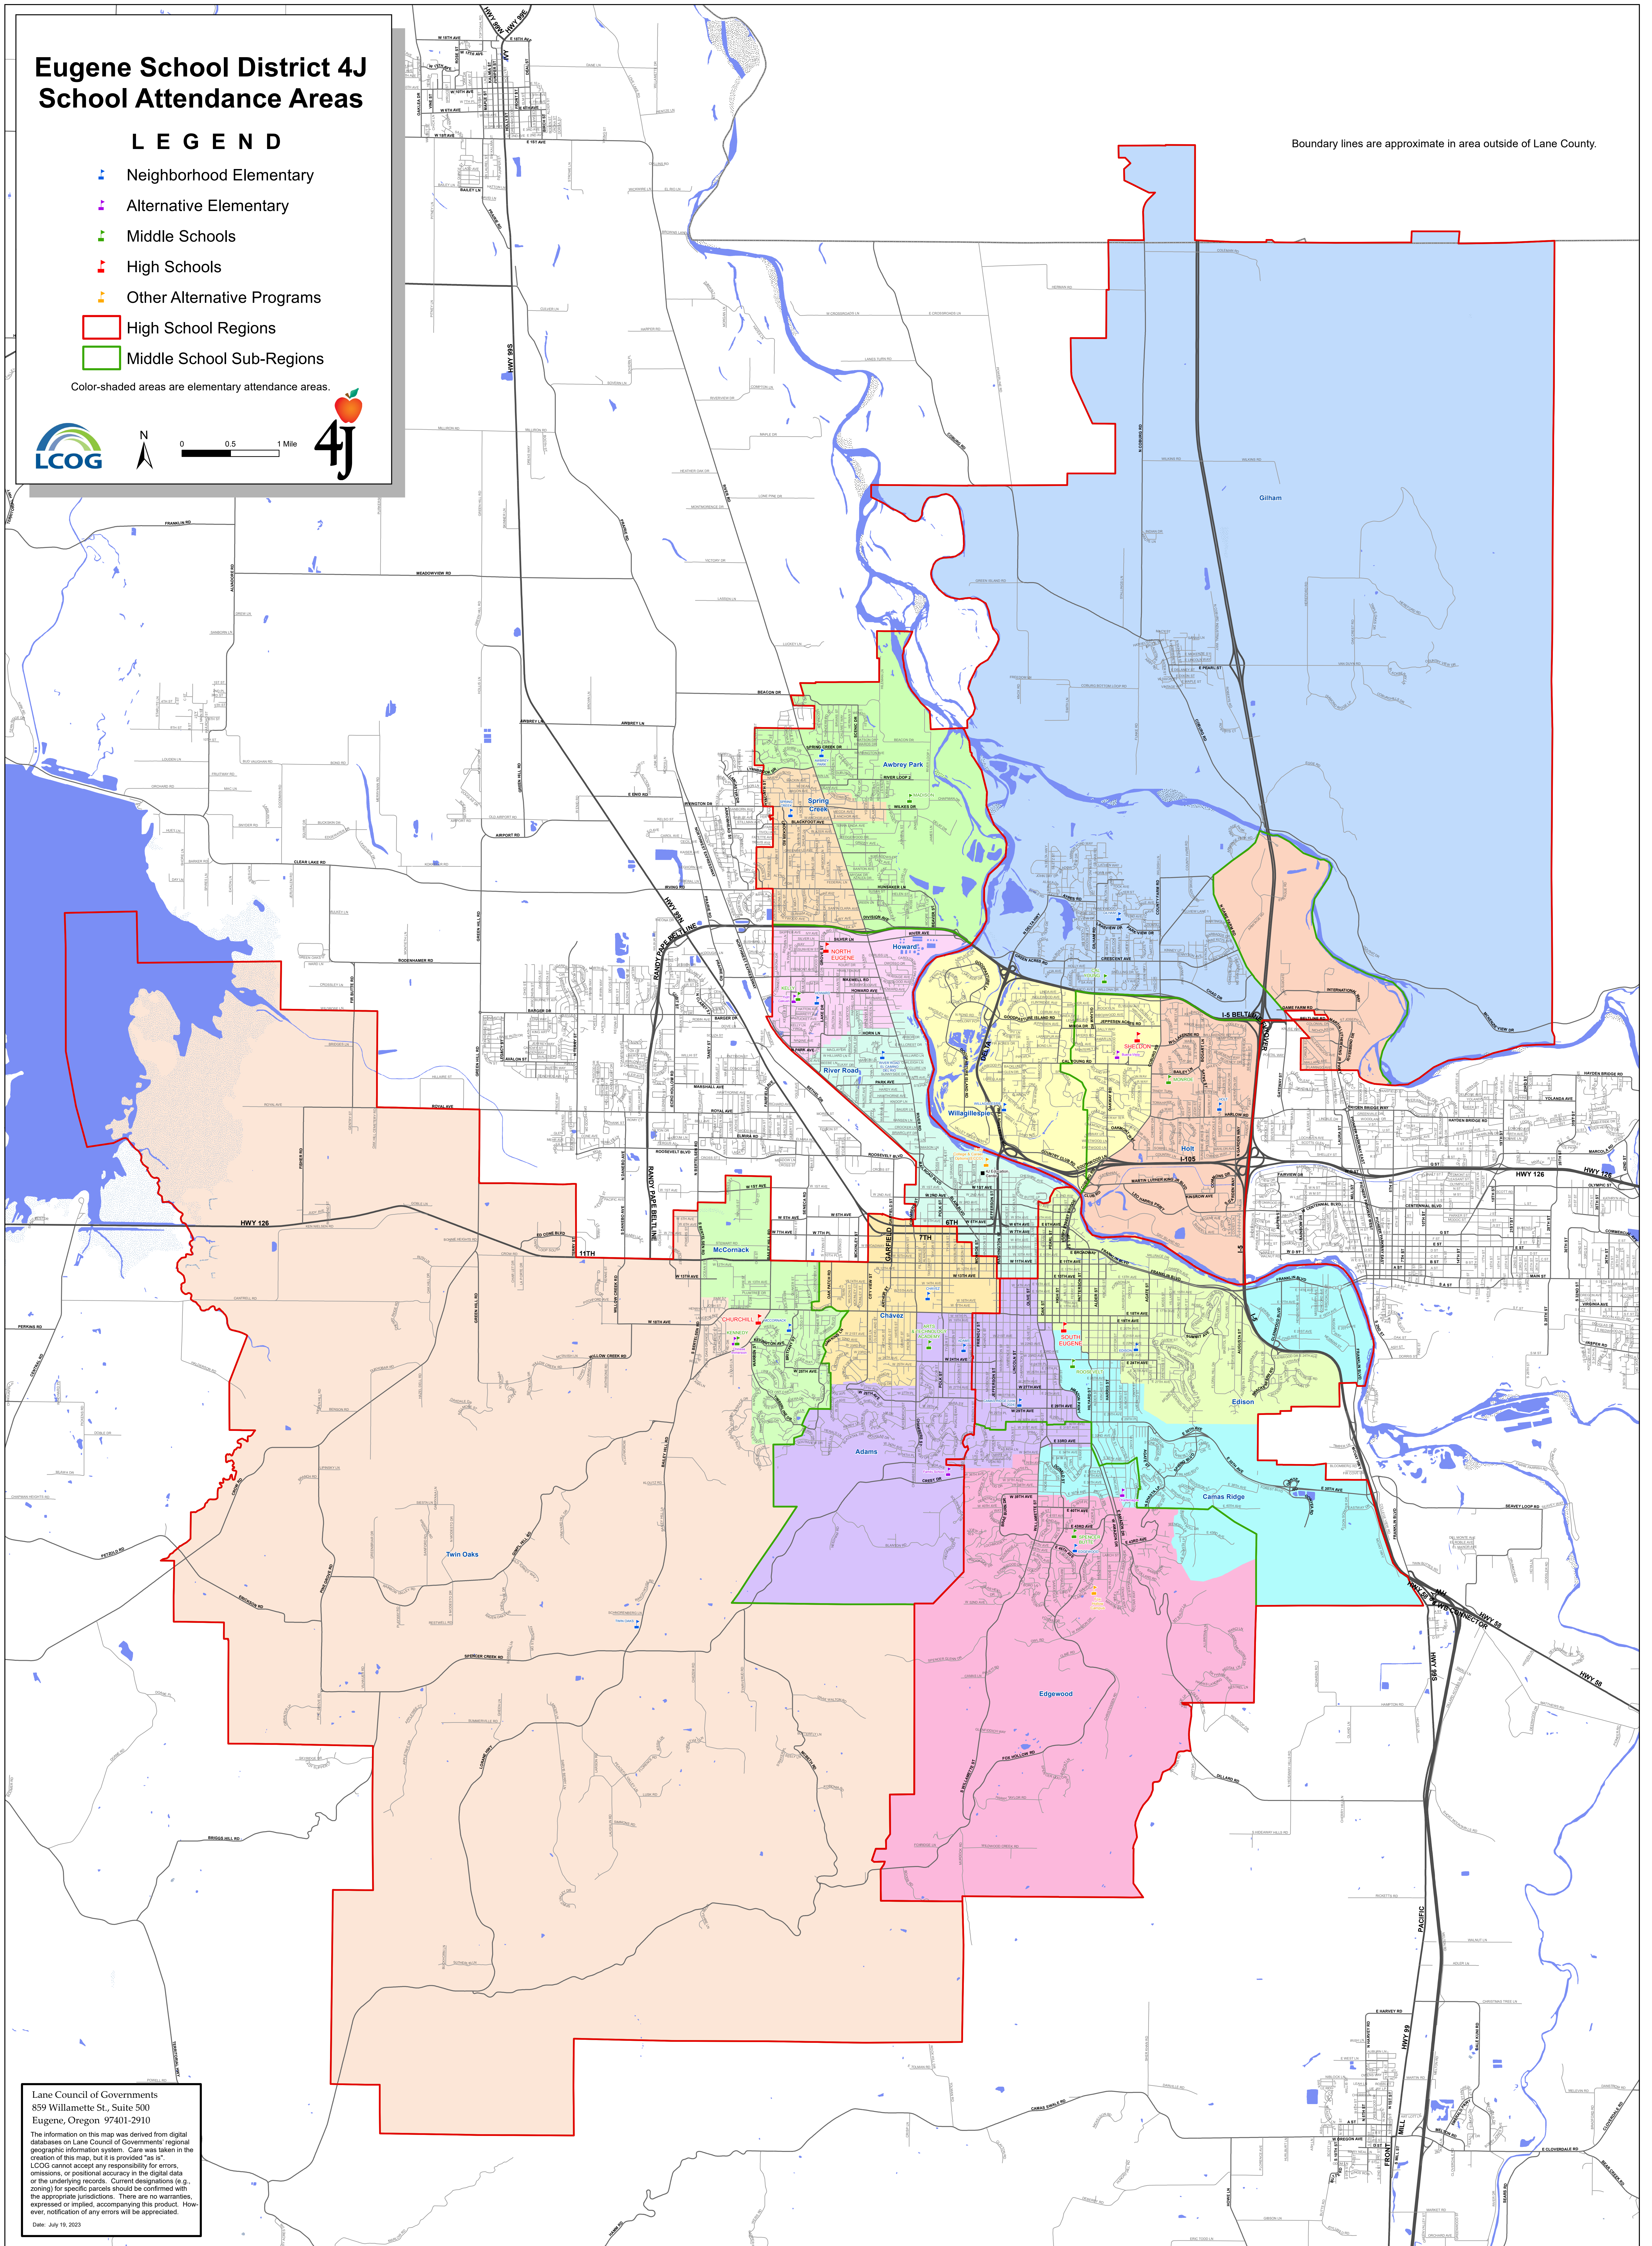

Eugene School District 4J School Attendance Areas

LEGEND

- Neighborhood Elementary
- Alternative Elementary
- Middle Schools
- High Schools
- Other Alternative Programs
- High School Regions
- Middle School Sub-Regions

Color-shaded areas are elementary attendance areas.

Boundary lines are approximate in area outside of Lane County.