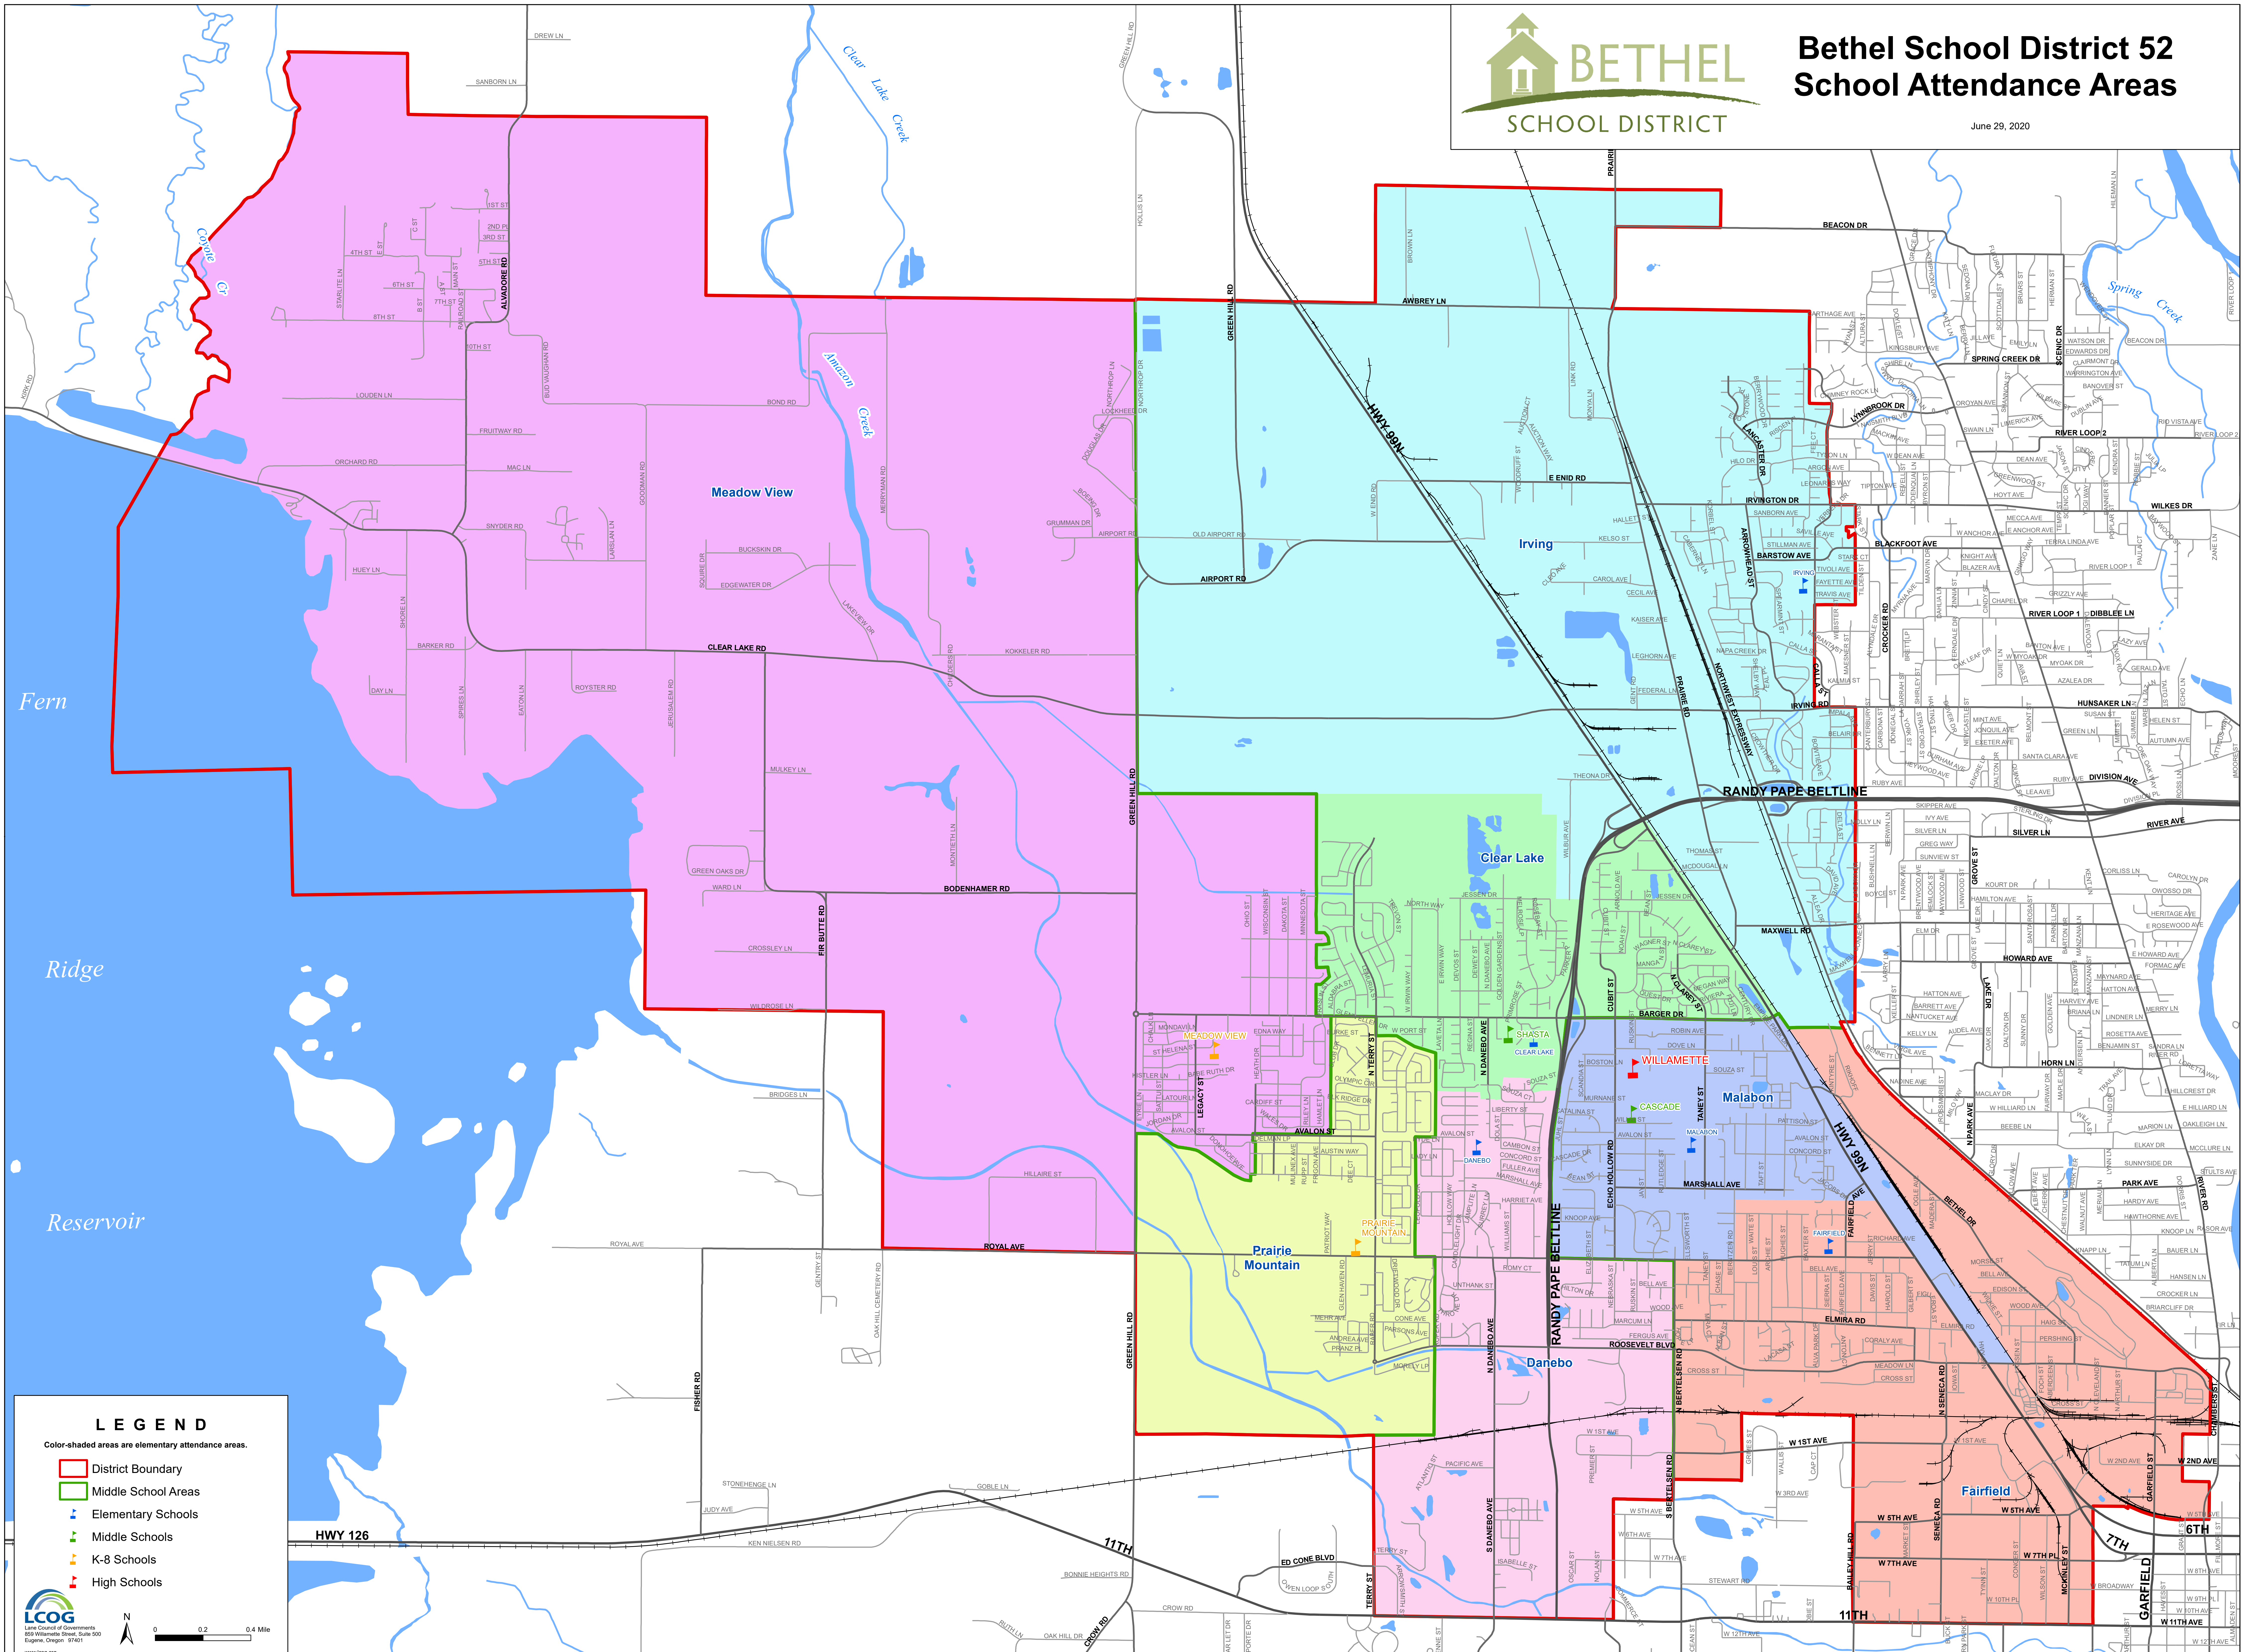

Bethel School District 52 School Attendance Areas

June 29, 2020

Fern
Ridge
Reservoir

Meadow View

Irving

Clear Lake

Prairie Mountain

Danebo

Malabon

Fairfield

LEGEND
Color-shaded areas are elementary attendance areas.

- District Boundary
- Middle School Areas
- + Elementary Schools
- + Middle Schools
- + K-8 Schools
- + High Schools

Lane County of Government
600 Williams Street, Suite 500
Eugene, Oregon 97401
www.lcog.org

N
0 0.2 0.4 Mile