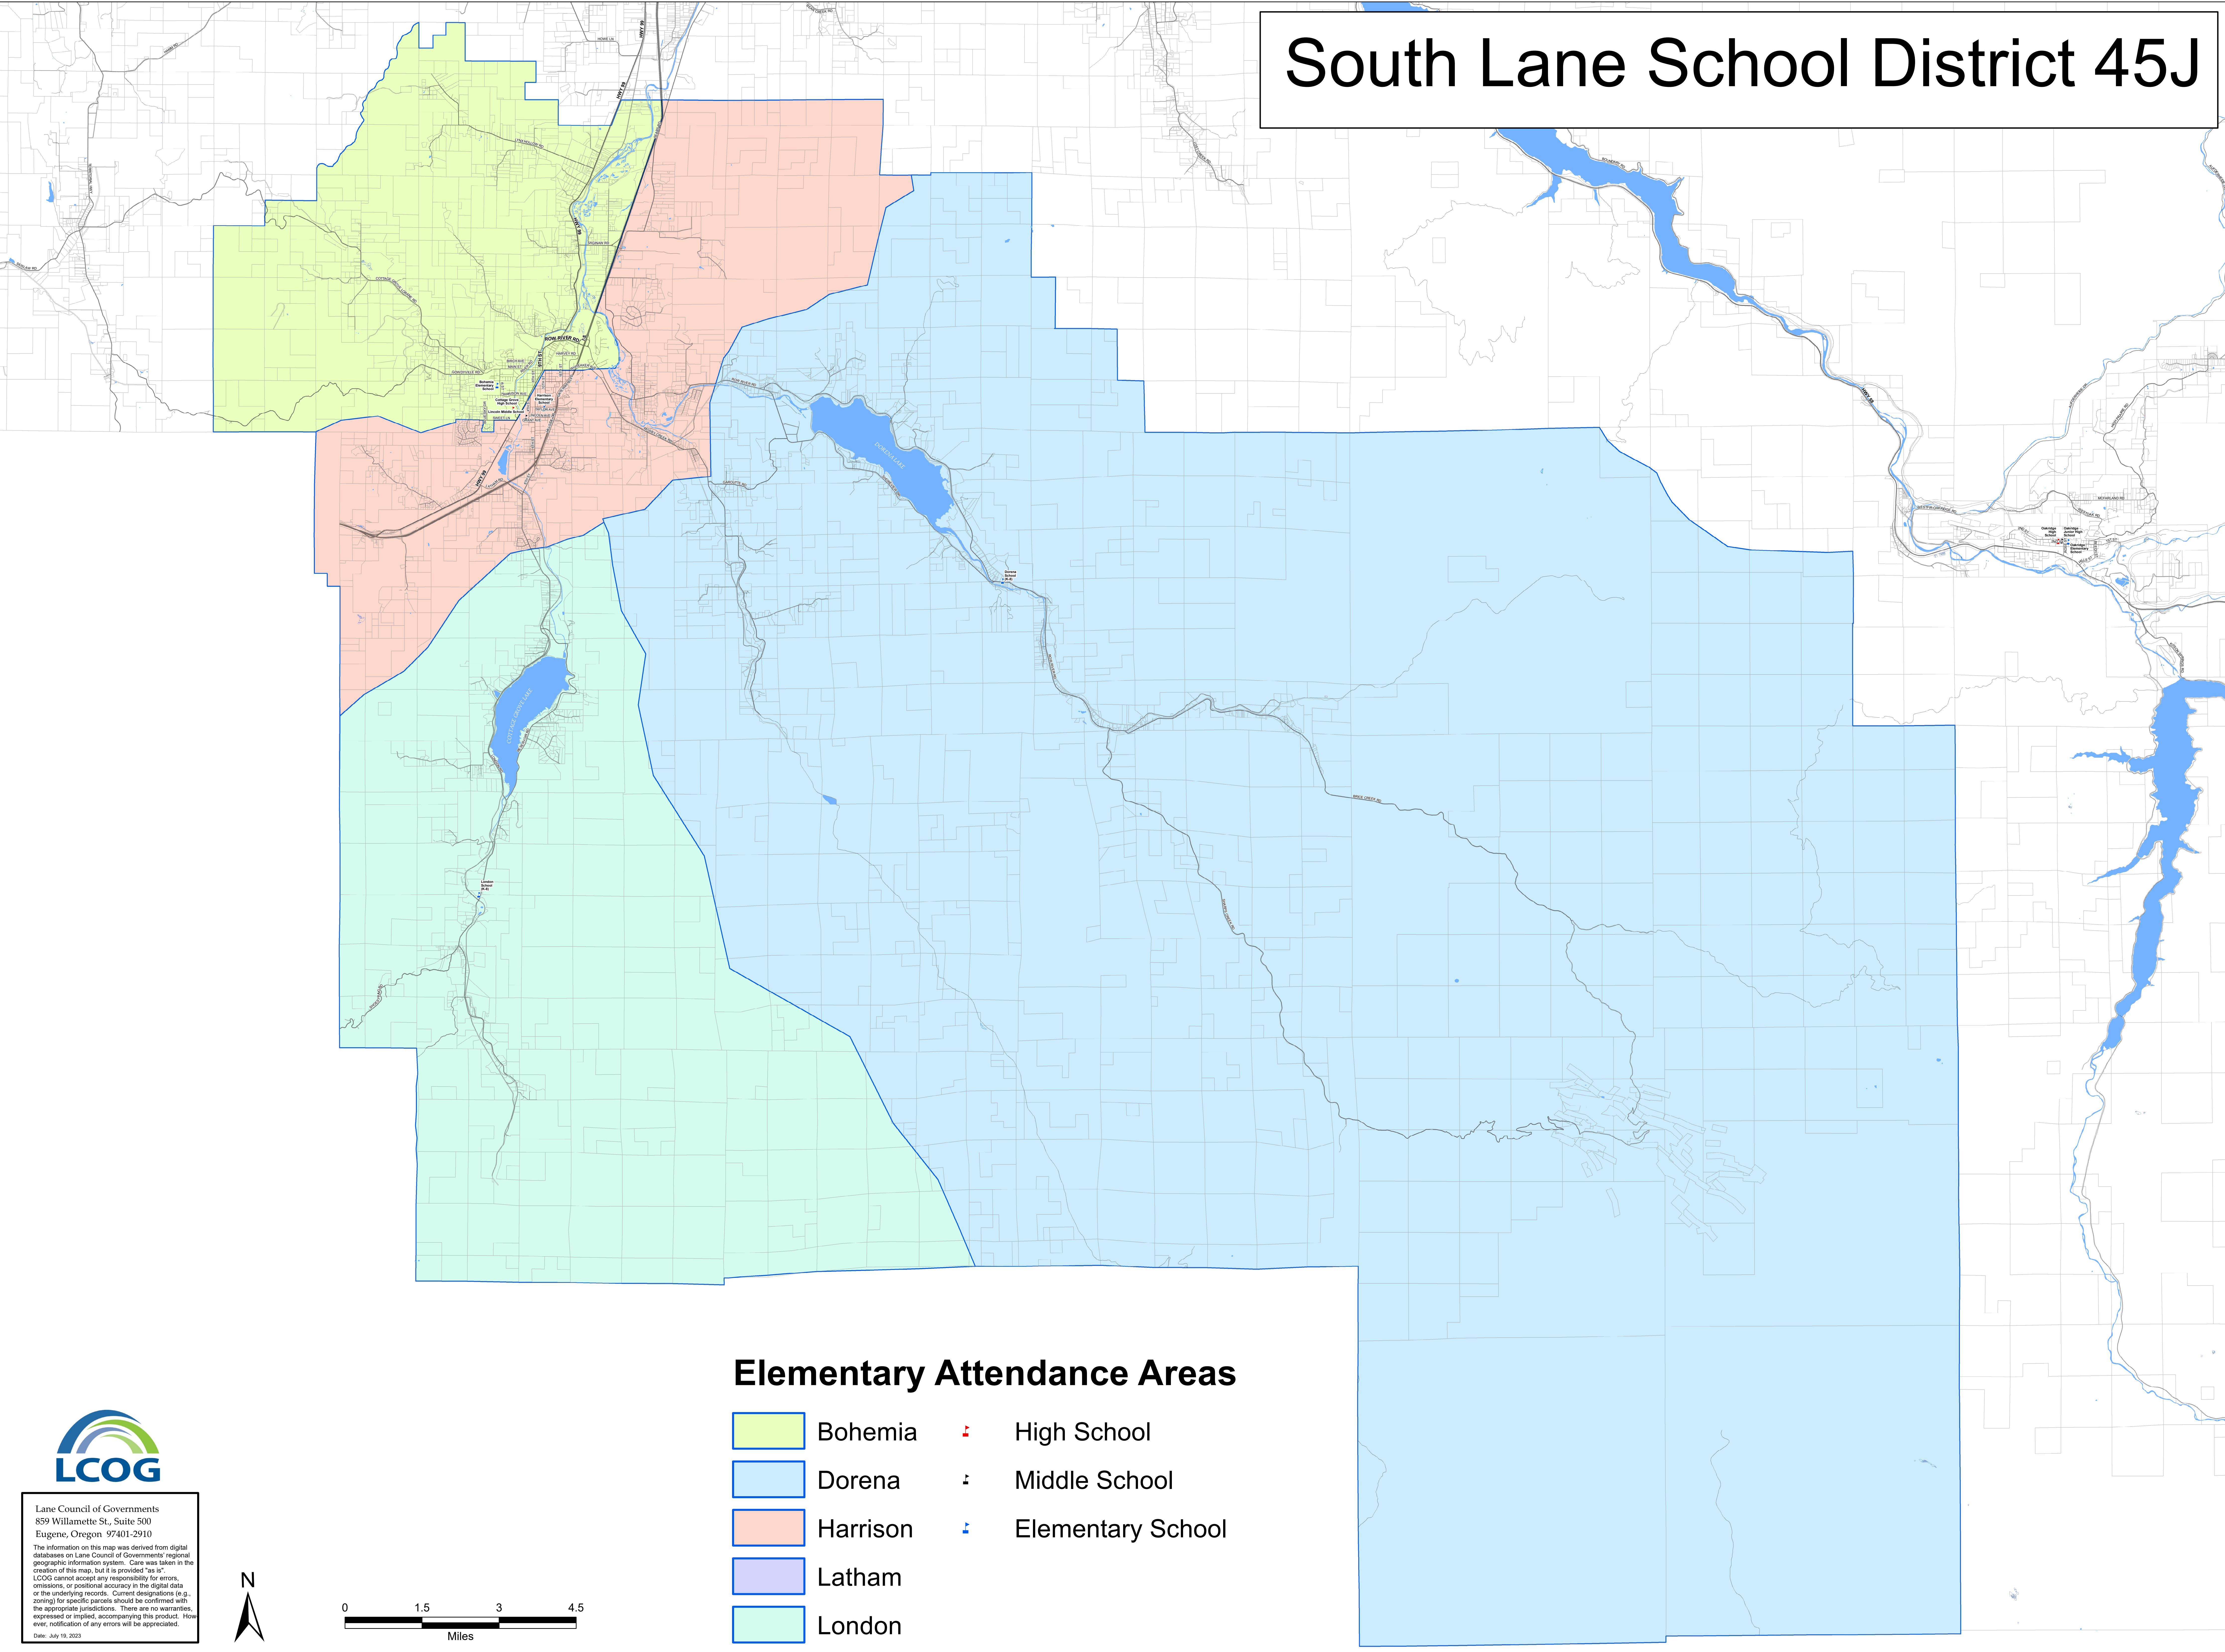

South Lane School District 45J

Elementary Attendance Areas

- Bohemia
- Dorena
- Harrison
- Latham
- London
- High School
- Middle School
- Elementary School