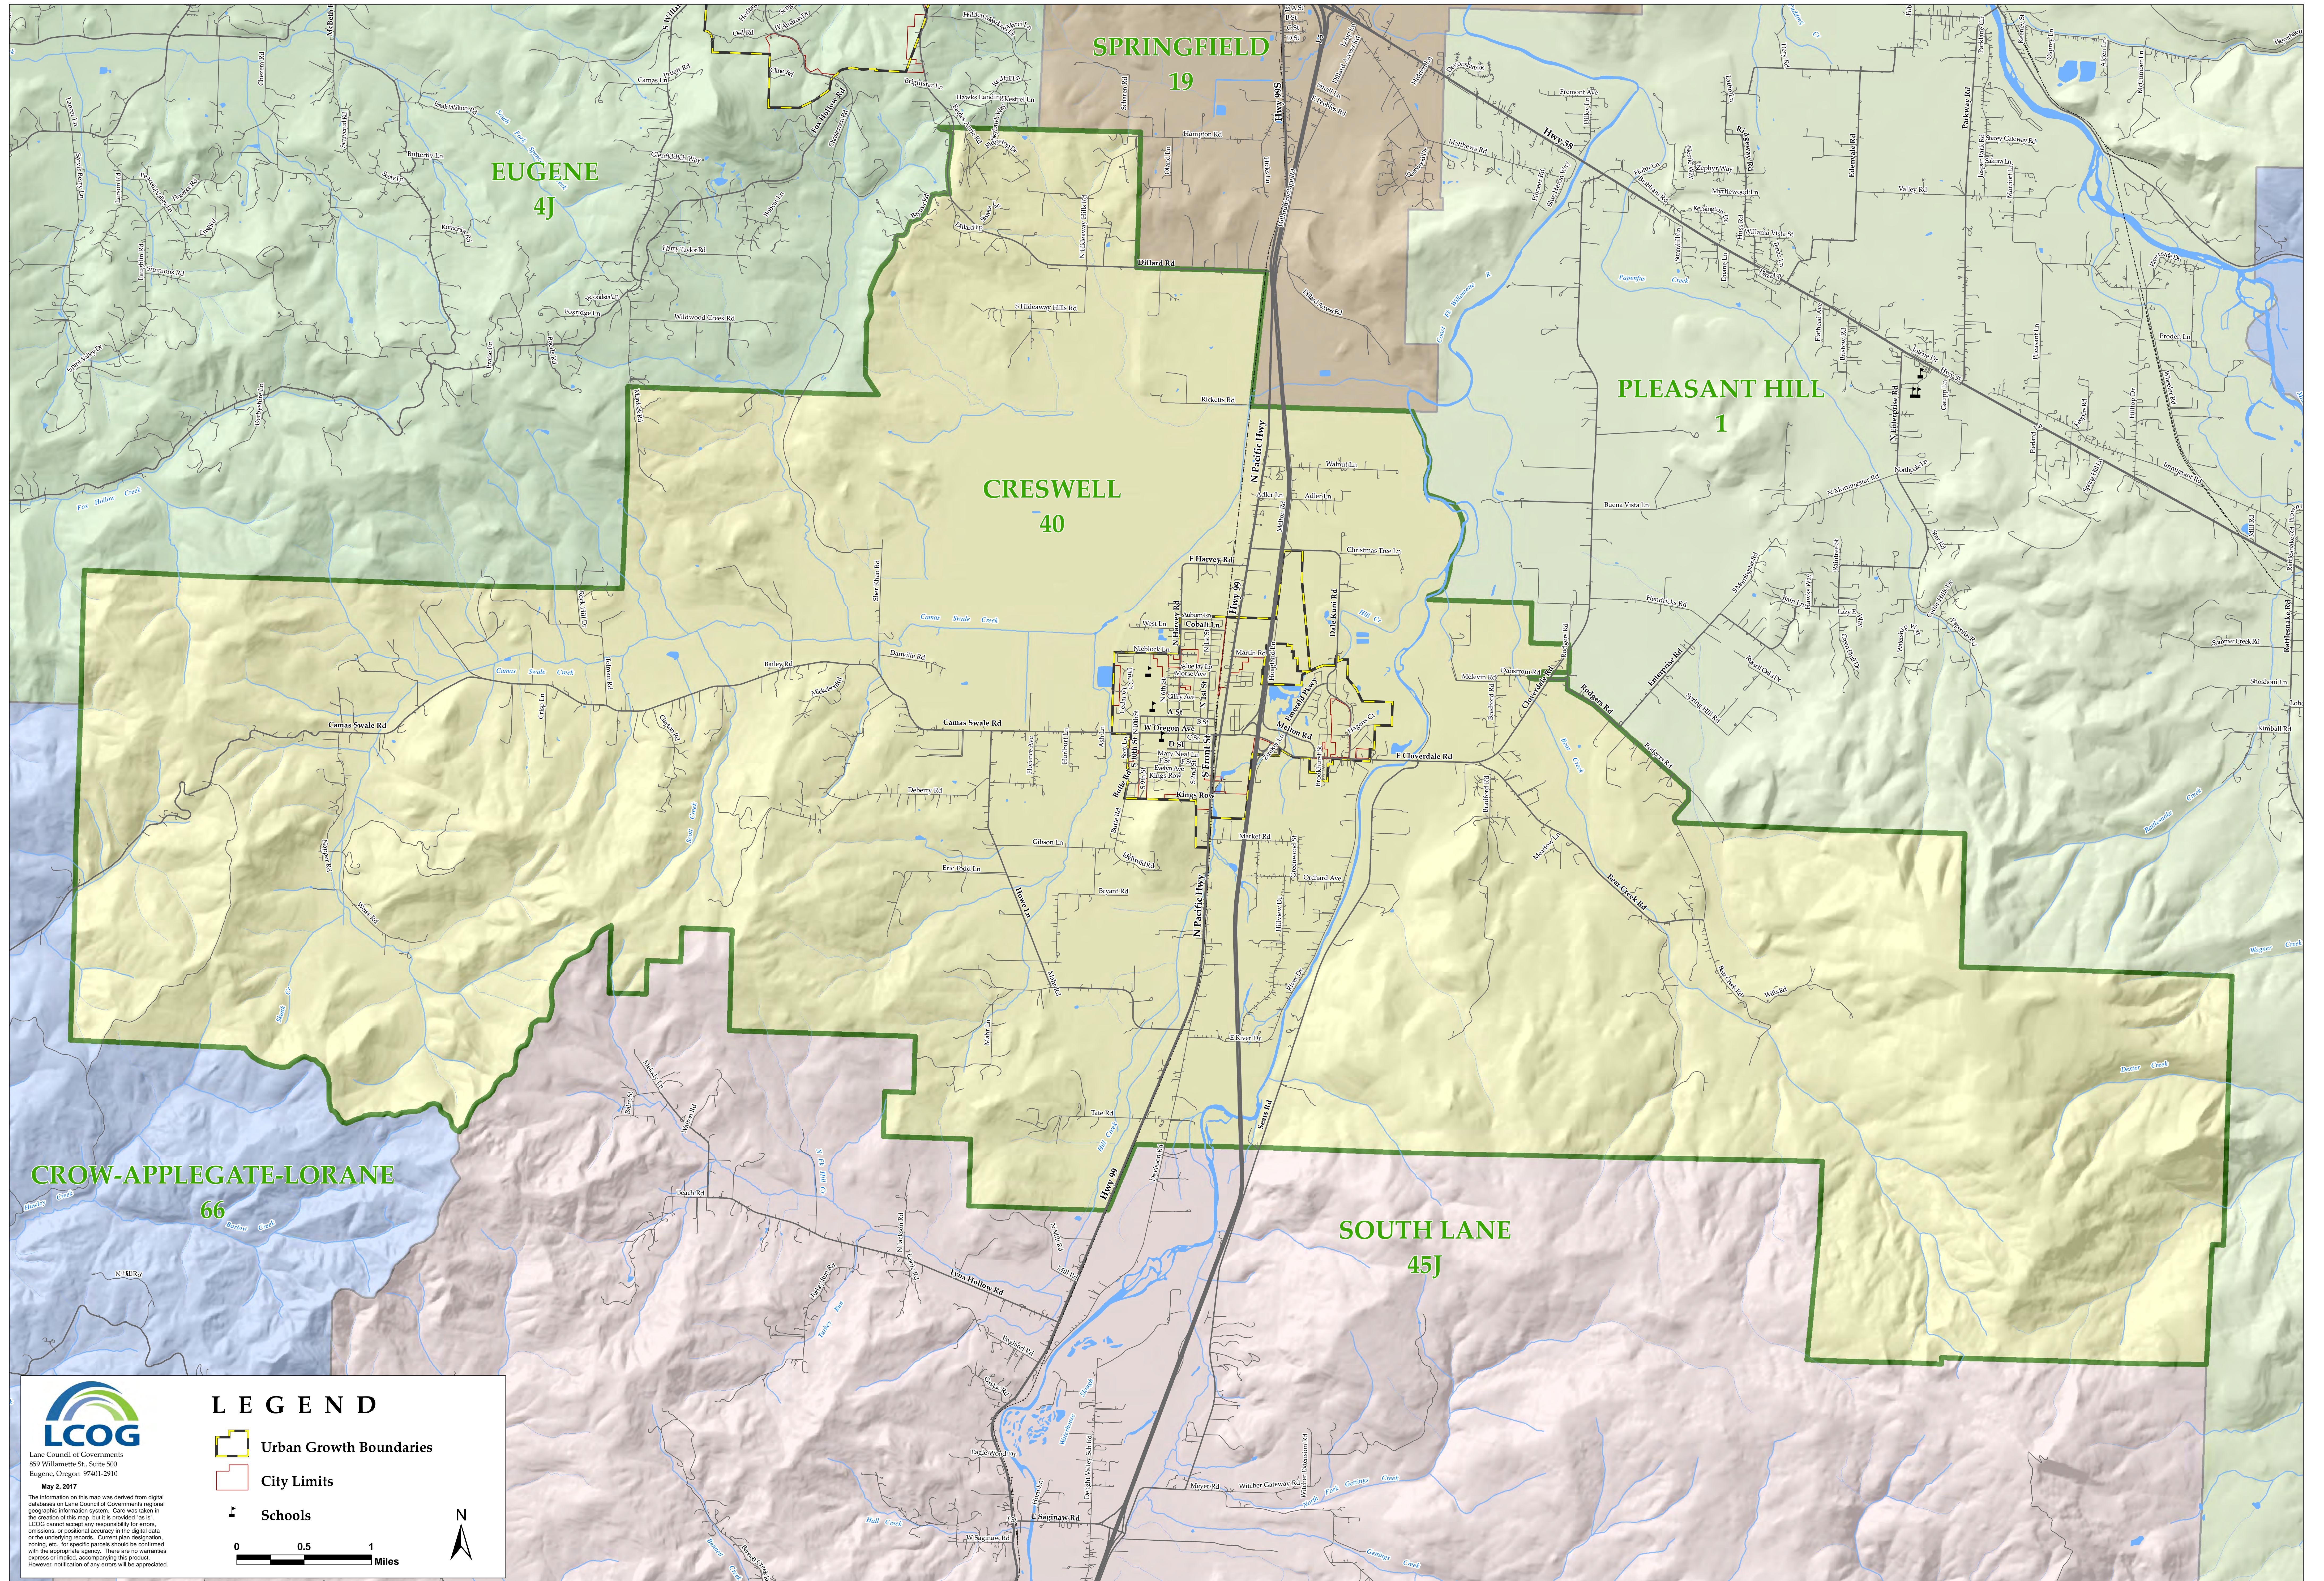

Creswell School District

LCOG
Lane Council of Governments
859 Willamette St., Suite 500
Eugene, Oregon 97401-2910
May 2, 2017

The information on this map was derived from digital databases on Lane Council of Governments regional geographic information system. Care was taken in the creation of this map, but it is provided "as is". LCOG cannot accept any responsibility for errors, omissions, or positional accuracy in the digital data or the underlying agency. Current data is not guaranteed, zoning, etc. for specific parcels should be confirmed with the underlying agency. There are no warranties express or implied, accompanying this product. However, notification of any errors will be appreciated.

LEGEND

- Urban Growth Boundaries
- City Limits
- Schools

0 0.5 1 Miles

N