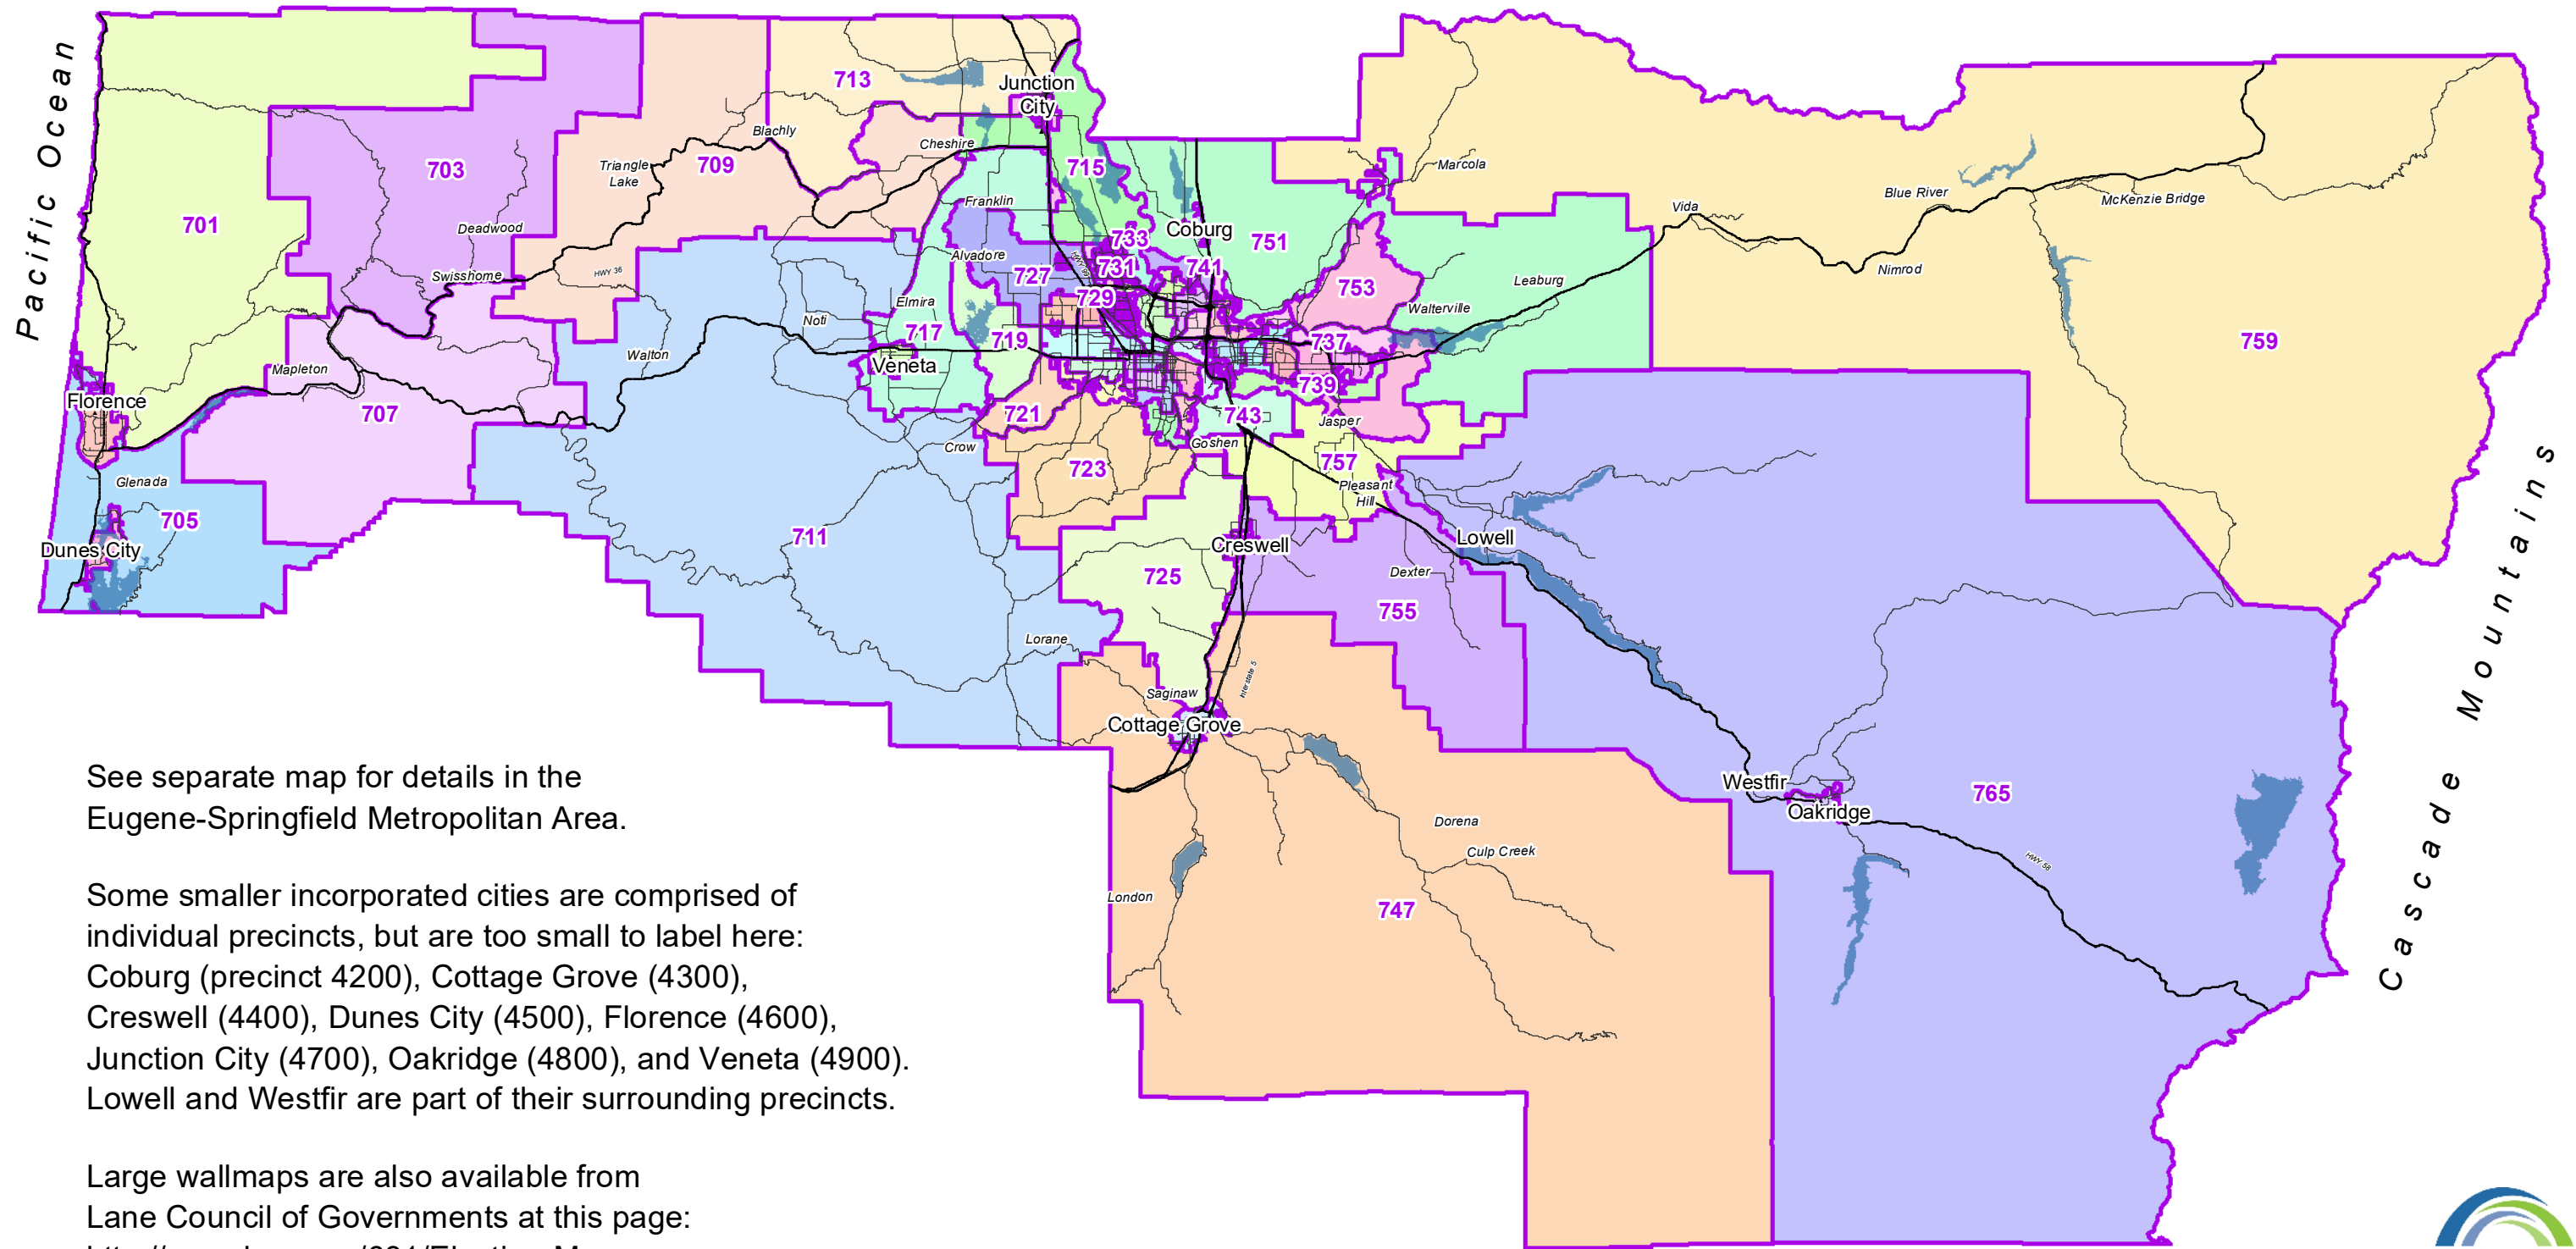

Lane County Election Precincts

See separate map for details in the Eugene-Springfield Metropolitan Area.

Some smaller incorporated cities are comprised of individual precincts, but are too small to label here: Coburg (precinct 4200), Cottage Grove (4300), Creswell (4400), Dunes City (4500), Florence (4600), Junction City (4700), Oakridge (4800), and Veneta (4900). Lowell and Westfir are part of their surrounding precincts.

Large wallmaps are also available from Lane Council of Governments at this page: <http://www.lcog.org/681/Election-Maps>

Lane Council of Governments
859 Willamette St., Suite 500
Eugene, Oregon 97401-2910