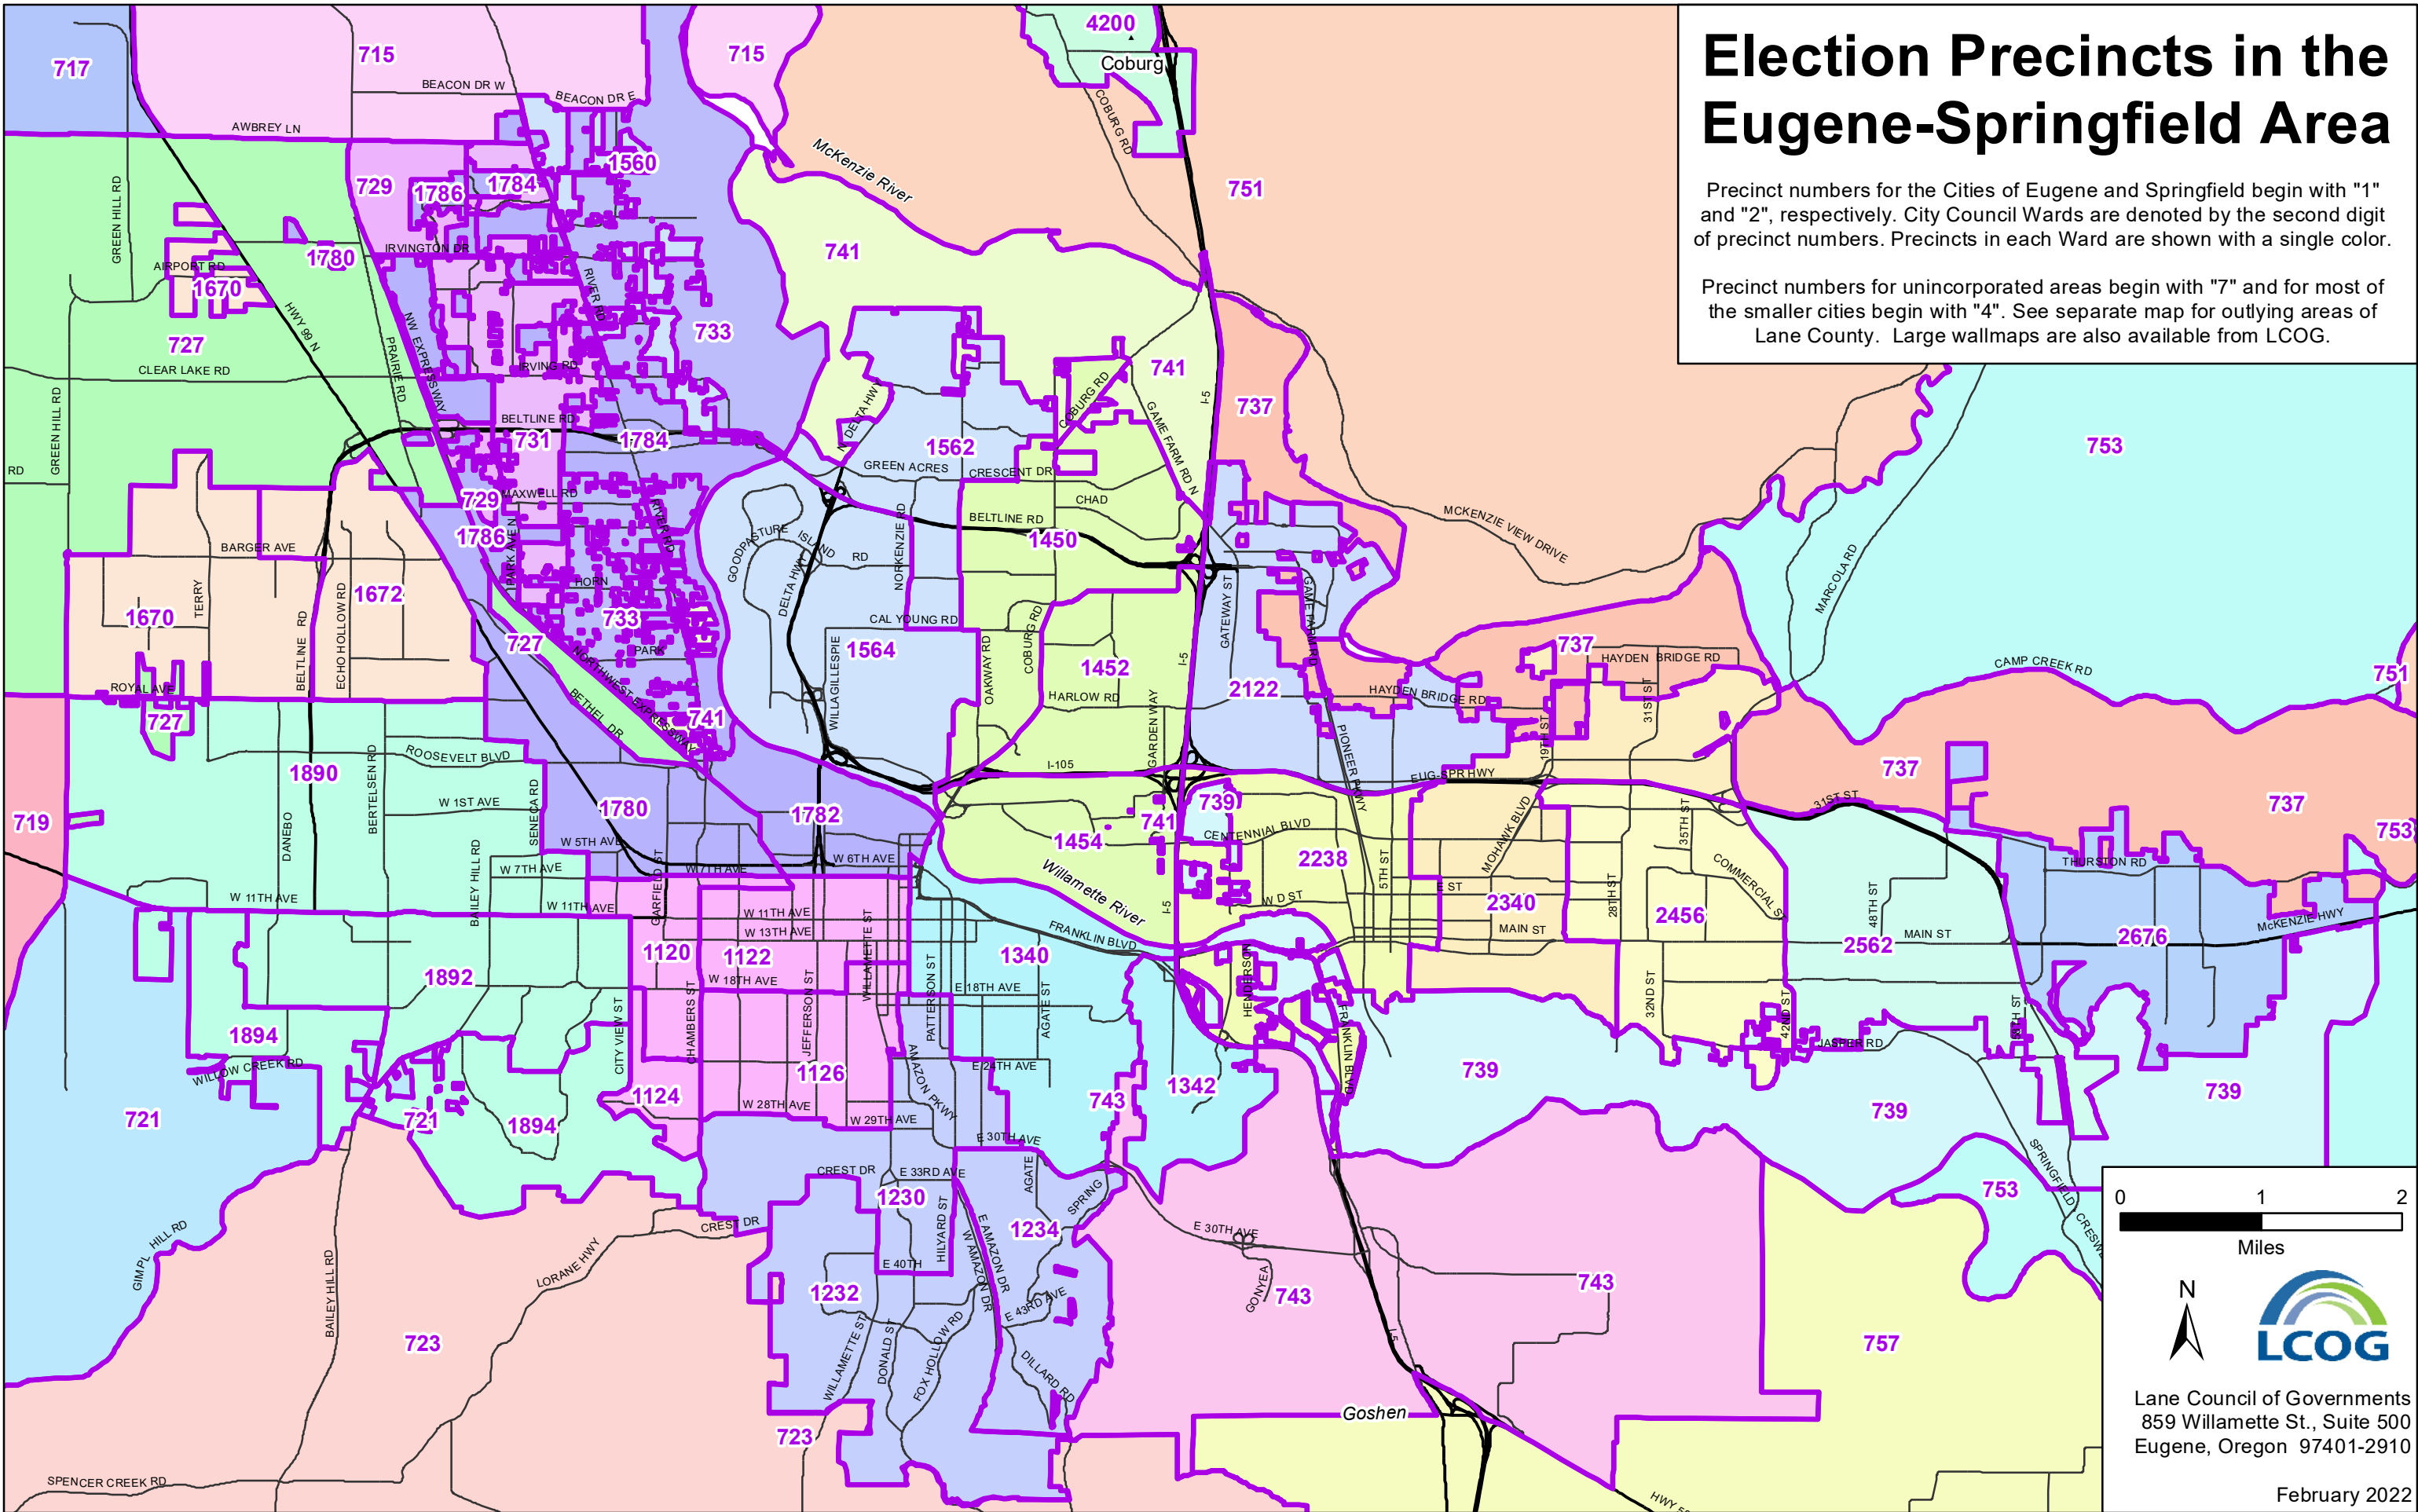

Election Precincts in the Eugene-Springfield Area

Precinct numbers for the Cities of Eugene and Springfield begin with "1" and "2", respectively. City Council Wards are denoted by the second digit of precinct numbers. Precincts in each Ward are shown with a single color.

Precinct numbers for unincorporated areas begin with "7" and for most of the smaller cities begin with "4". See separate map for outlying areas of Lane County. Large wallmaps are also available from LCOG.

Lane Council of Governments
859 Willamette St., Suite 500
Eugene, Oregon 97401-2910

February 2022