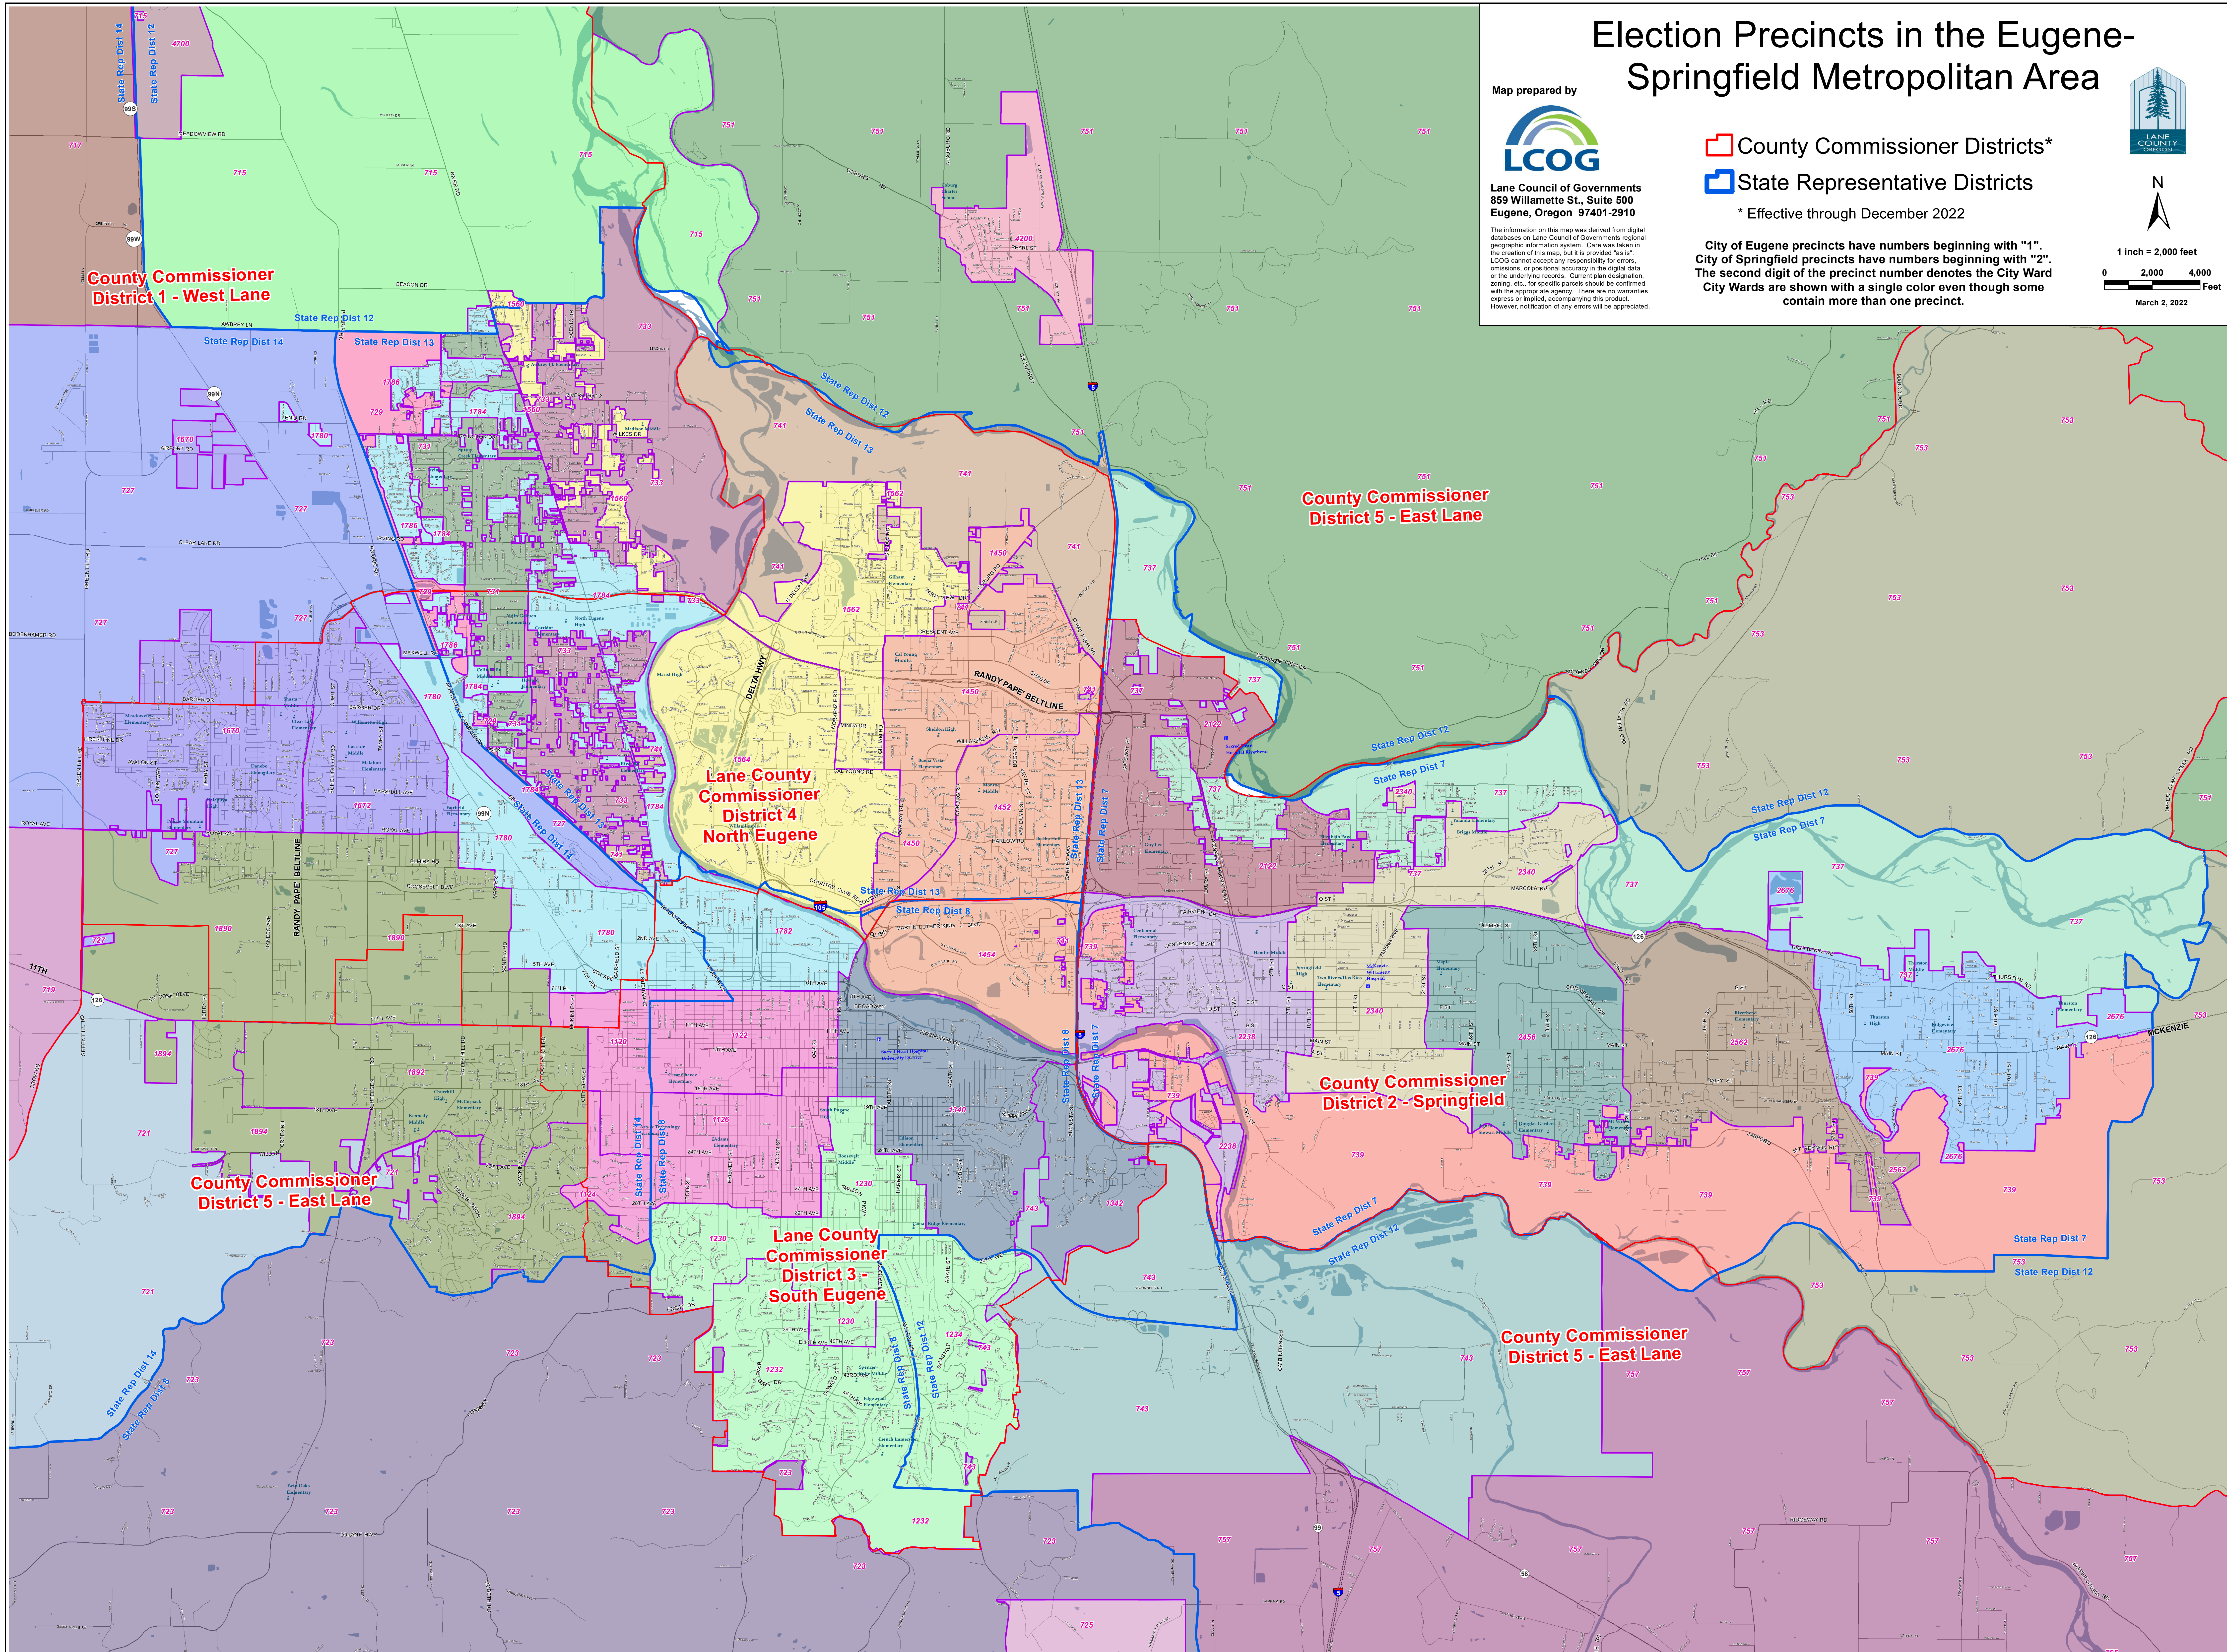

Election Precincts in the Eugene-Springfield Metropolitan Area

Map prepared by

Lane Council of Governments
859 Willamette St., Suite 500
Eugene, Oregon 97401-2910

- County Commissioner Districts*
- State Representative Districts

* Effective through December 2022

City of Eugene precincts have numbers beginning with "1".
City of Springfield precincts have numbers beginning with "2".
The second digit of the precinct number denotes the City Ward
City Wards are shown with a single color even though some contain more than one precinct.

1 inch = 2,000 feet
0 2,000 4,000 Feet
March 2, 2022

County Commissioner District 1 - West Lane

County Commissioner District 5 - East Lane

Lane County Commissioner District 4 - North Eugene

County Commissioner District 2 - Springfield

County Commissioner District 5 - East Lane

Lane County Commissioner District 3 - South Eugene

County Commissioner District 5 - East Lane