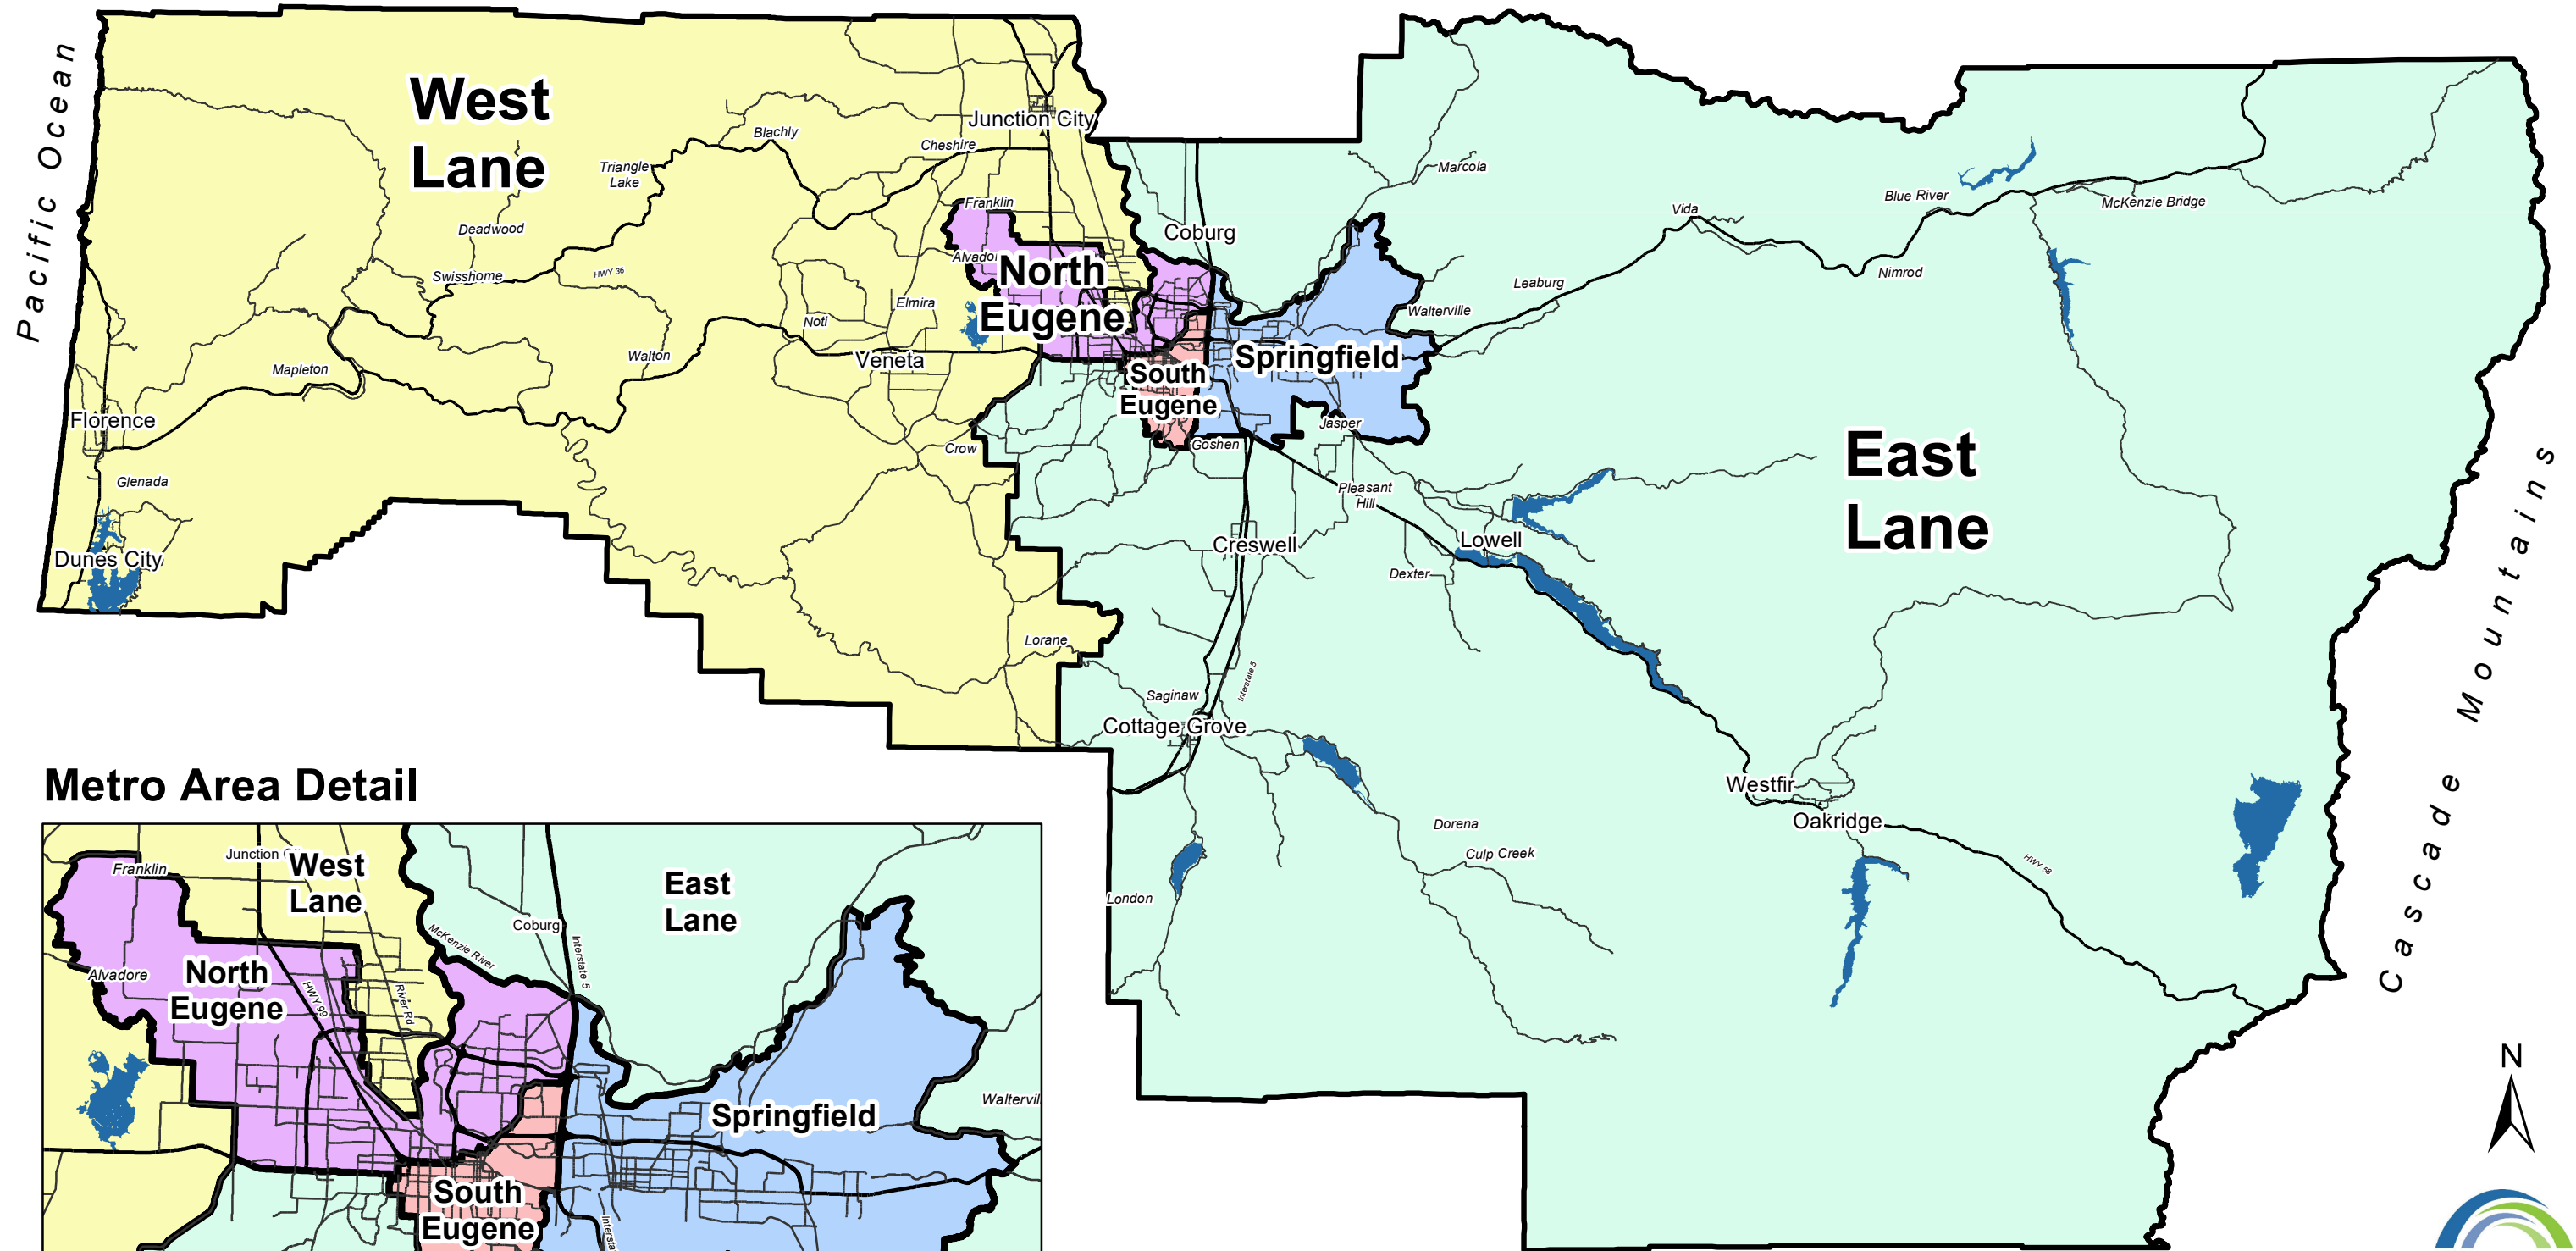

Lane County Commissioner Districts

Metro Area Detail

Lane Council of Governments
859 Willamette St., Suite 500
Eugene, Oregon 97401-2910

December 2022