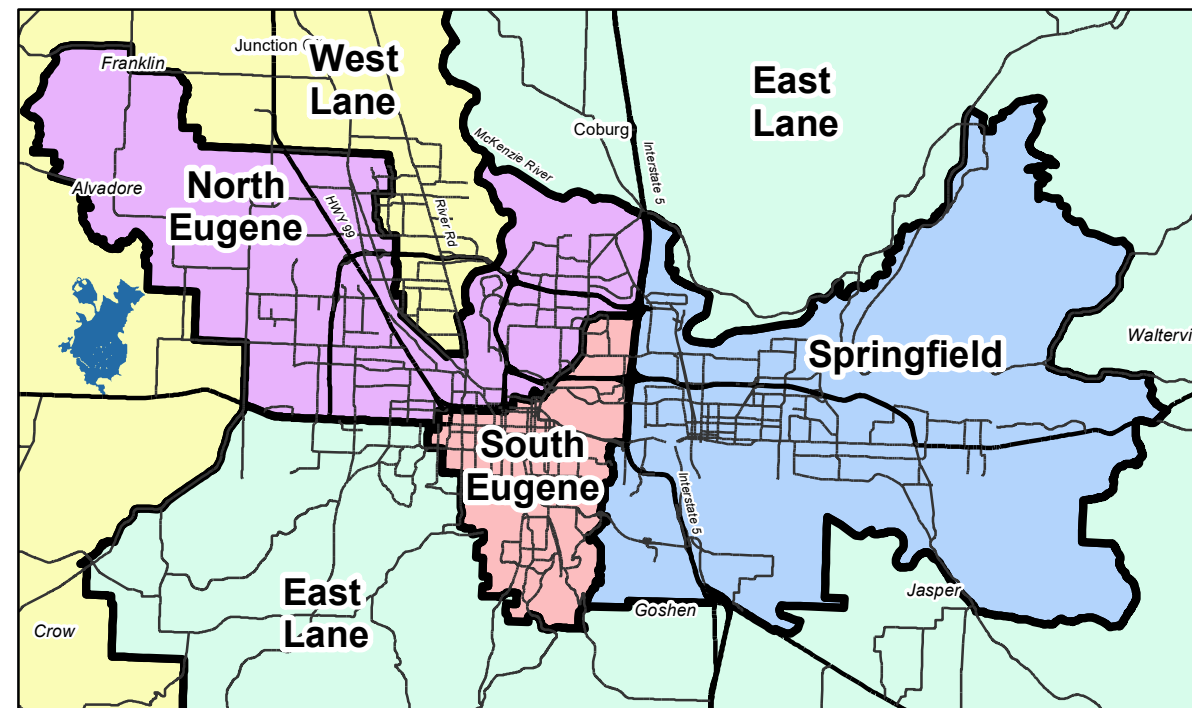

Lane County Commissioner Districts

Metro Area Detail

Lane Council of Governments
859 Willamette St., Suite 500
Eugene, Oregon 97401-2910

December 2022