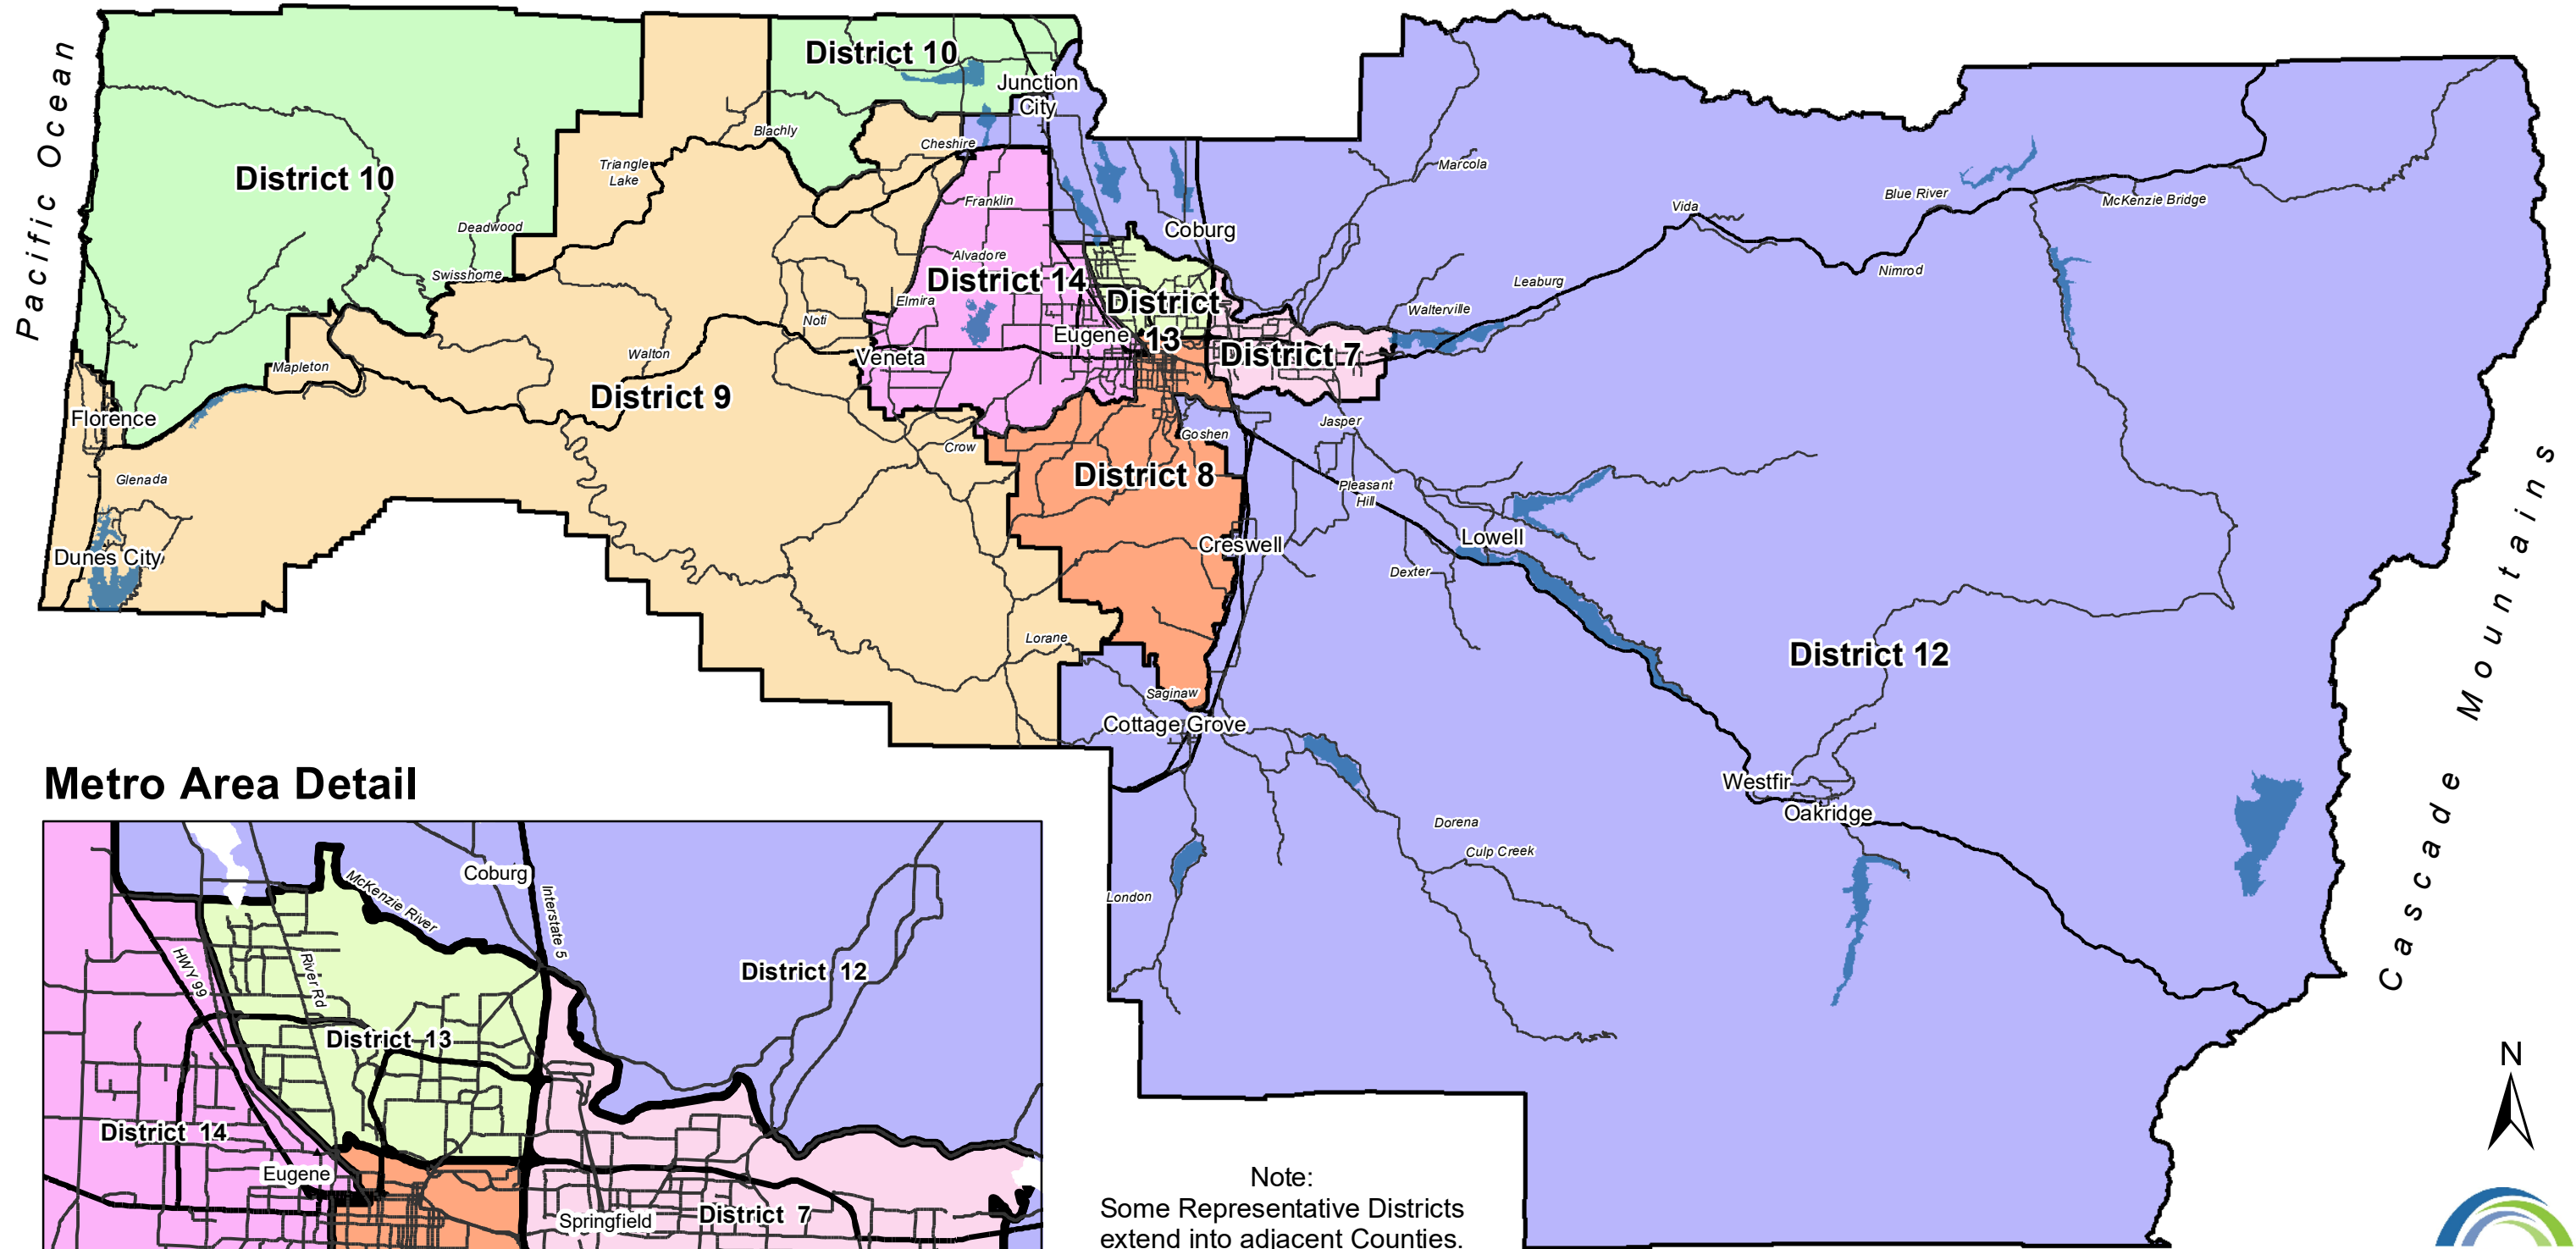

# State Representative Districts in Lane County

## Metro Area Detail

Note:  
Some Representative Districts  
extend into adjacent Counties.

Lane Council of Governments  
859 Willamette St., Suite 500  
Eugene, Oregon 97401-2910

February 2022