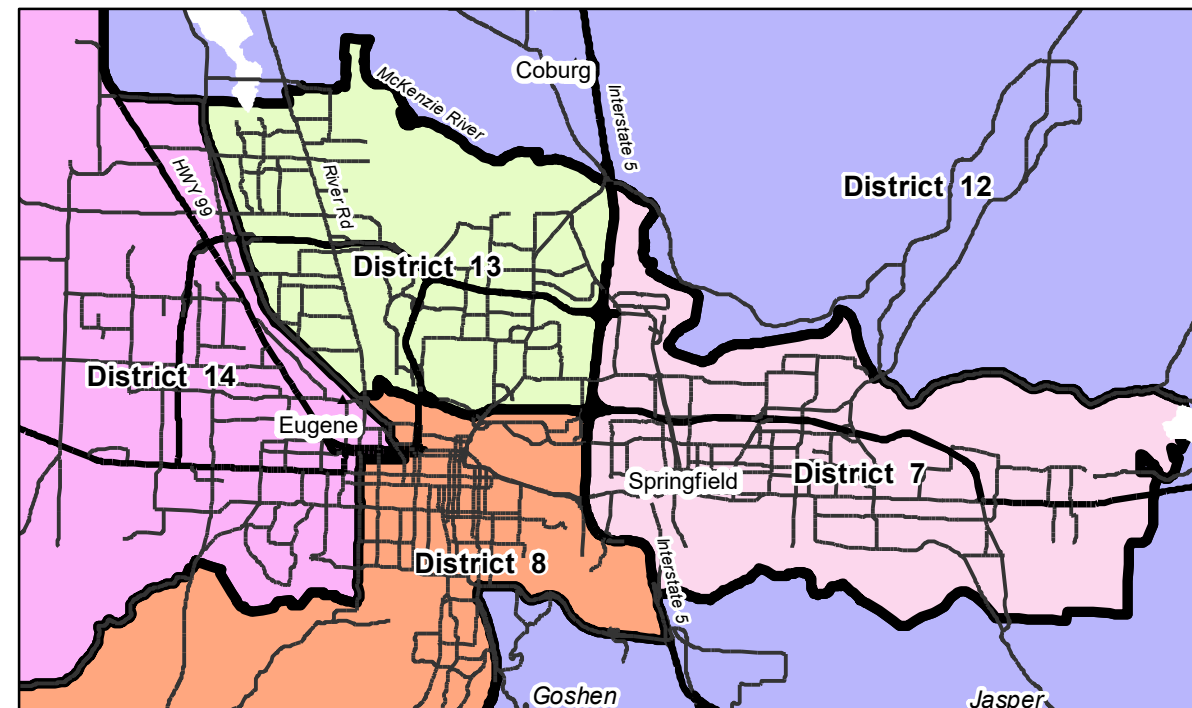

# State Representative Districts in Lane County

## Metro Area Detail

Note:  
Some Representative Districts  
extend into adjacent Counties.

Lane Council of Governments  
859 Willamette St., Suite 500  
Eugene, Oregon 97401-2910

February 2022