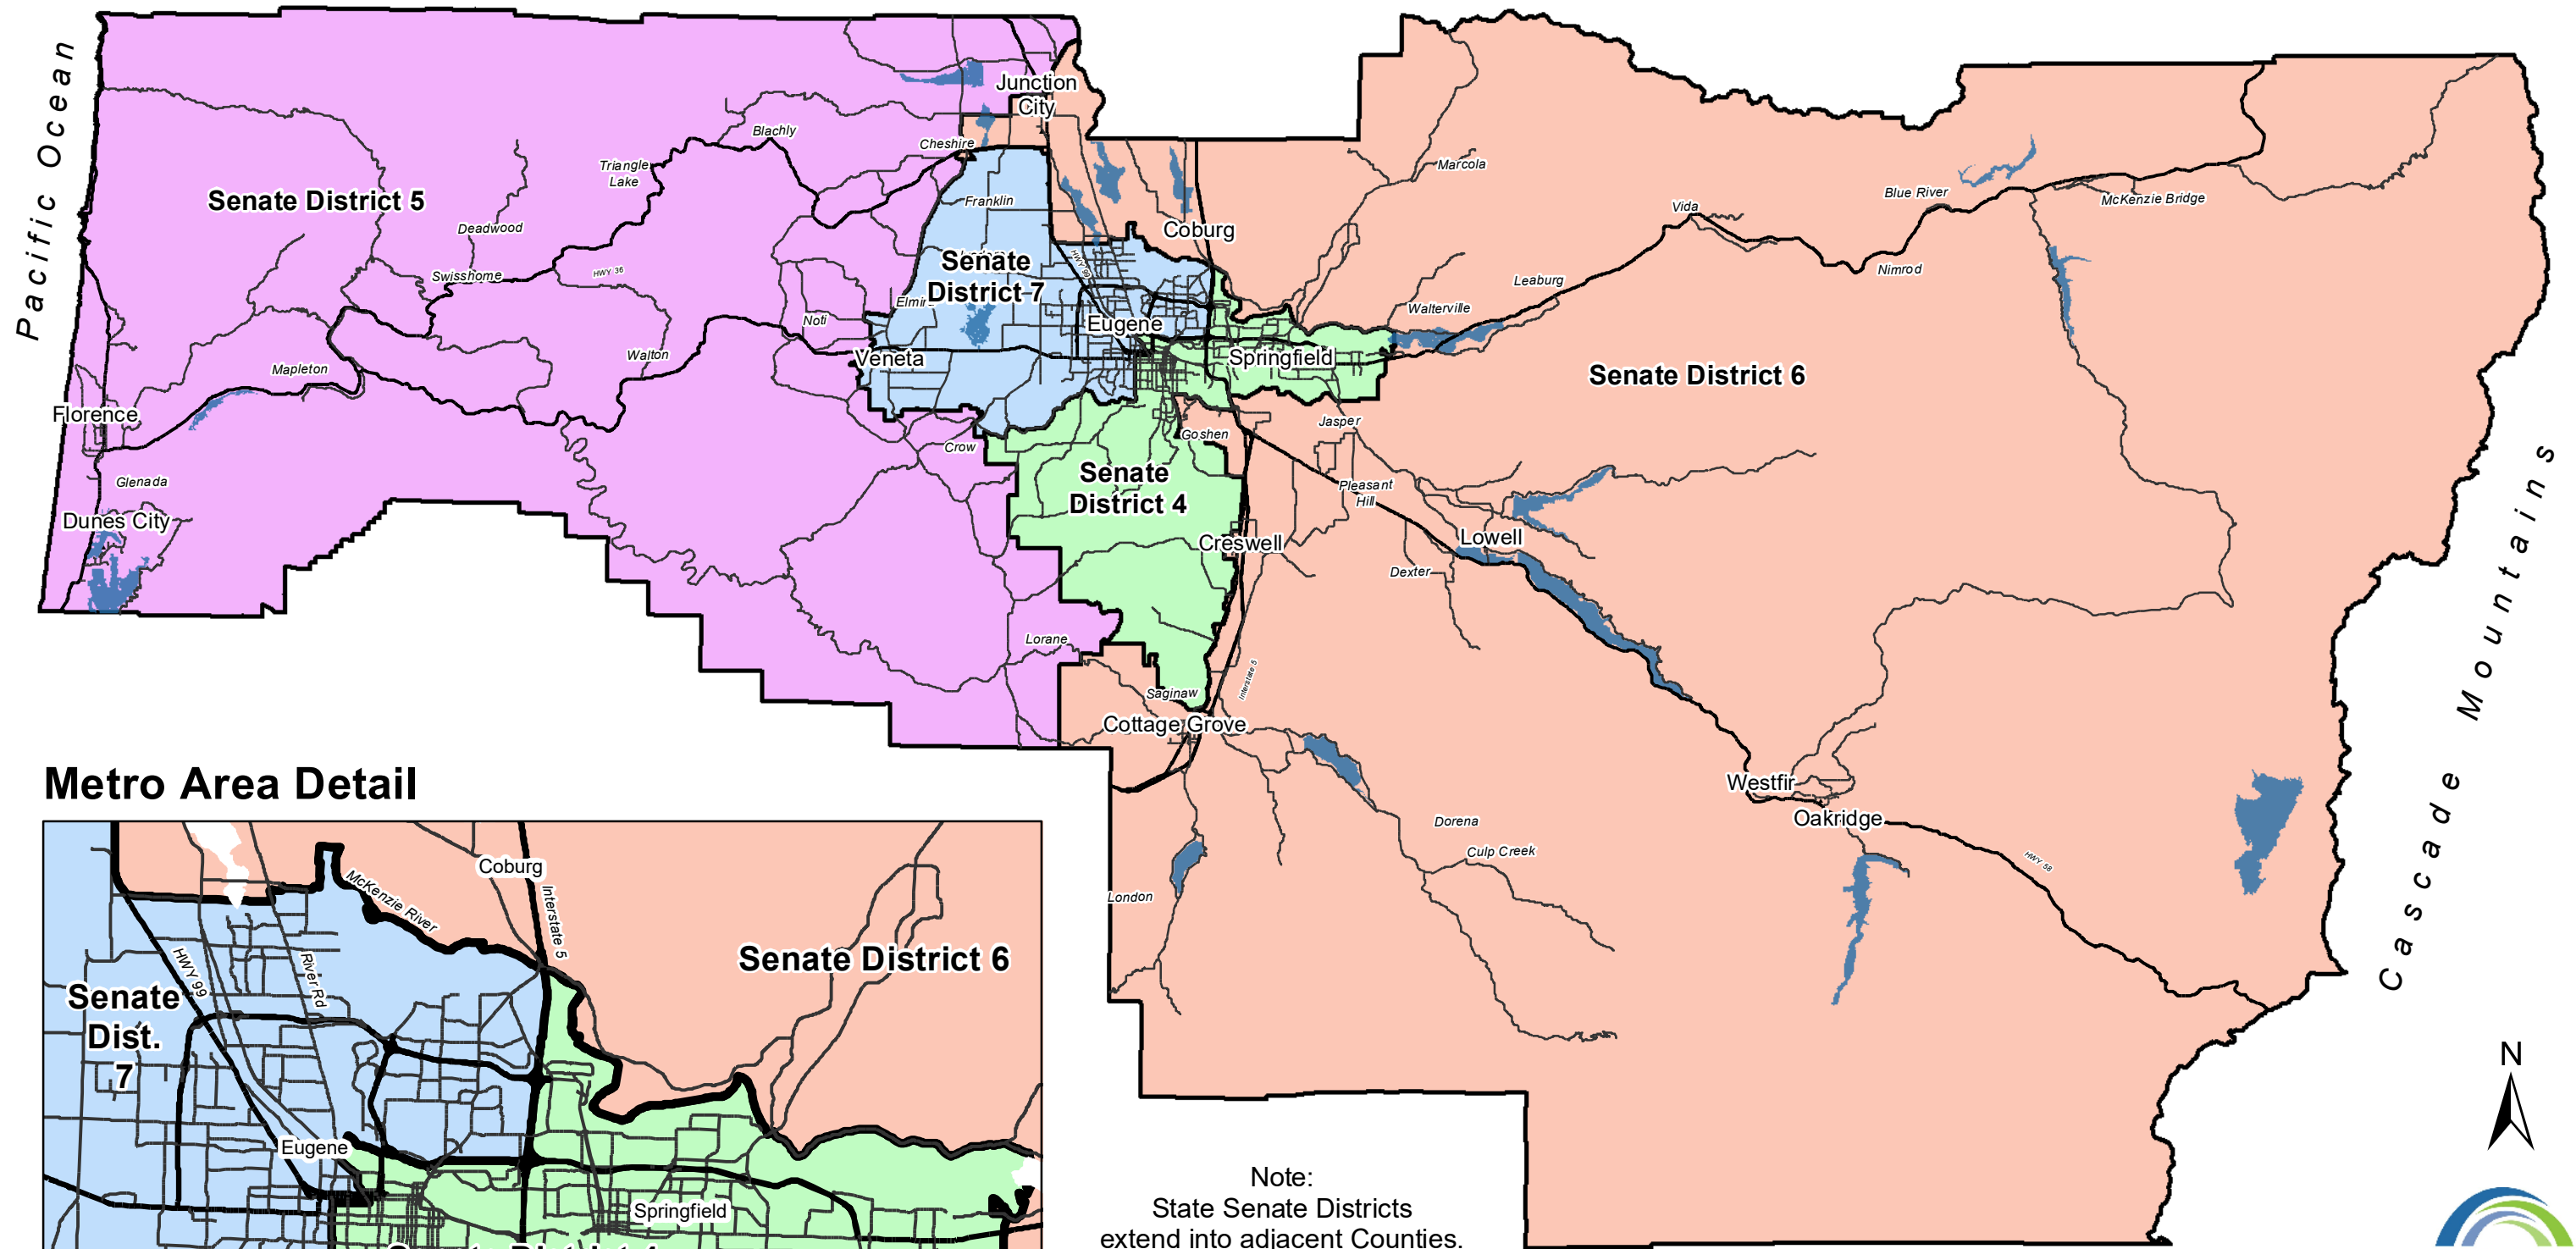

# State Senate Districts in Lane County

## Metro Area Detail

Note:  
State Senate Districts  
extend into adjacent Counties.

Lane Council of Governments  
859 Willamette St., Suite 500  
Eugene, Oregon 97401-2910

February 2022