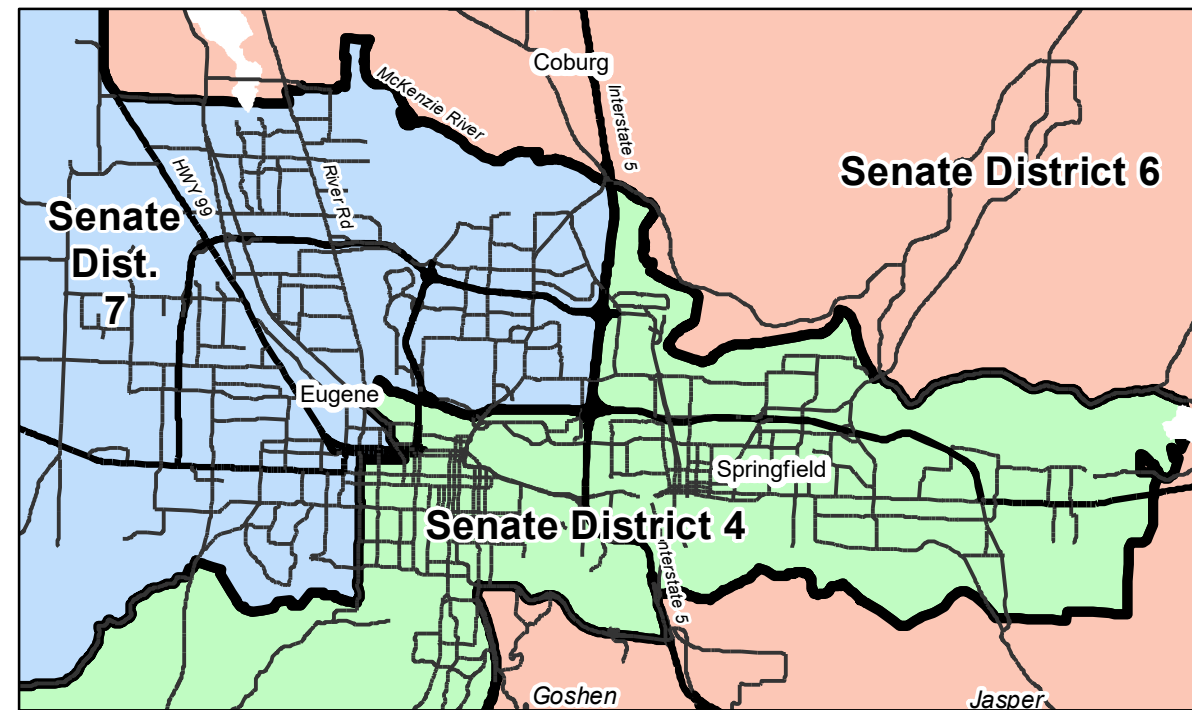

# State Senate Districts in Lane County

## Metro Area Detail

Note:  
State Senate Districts  
extend into adjacent Counties.

Lane Council of Governments  
859 Willamette St., Suite 500  
Eugene, Oregon 97401-2910

February 2022