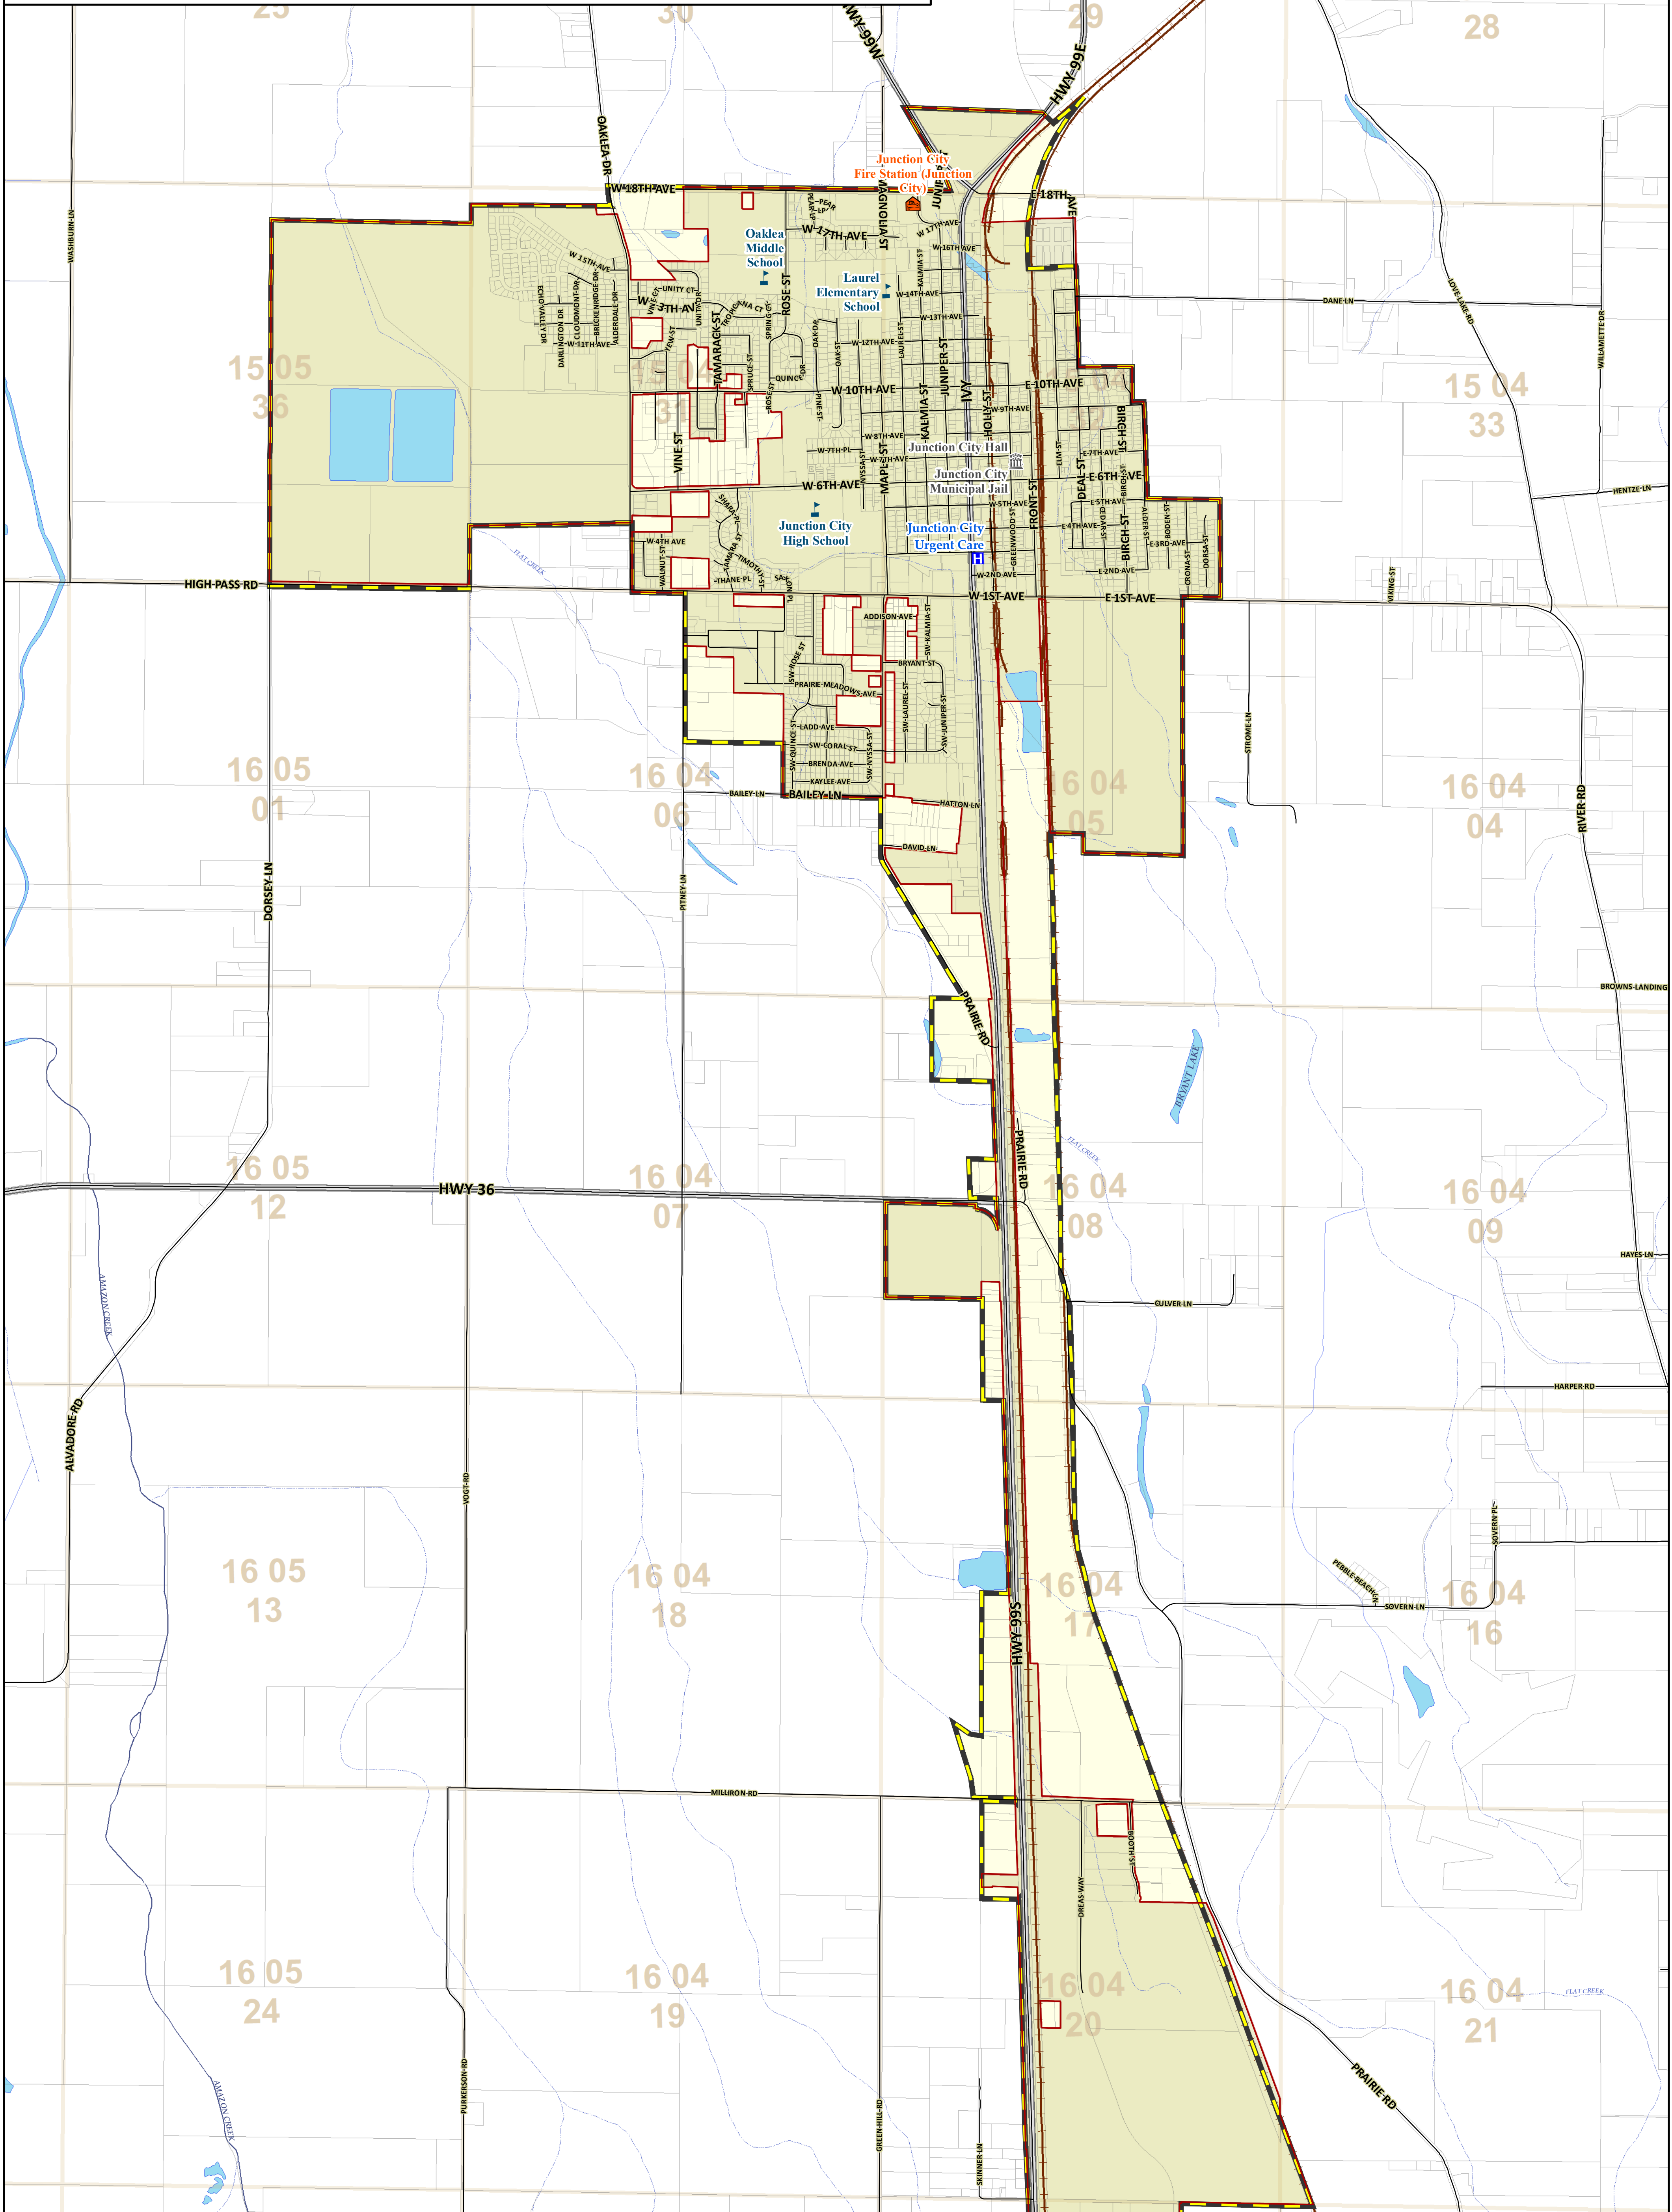

Junction City, Oregon

Legend

- Section Lines
- Parcel Boundaries
- Urban Growth Boundary
- City Limits