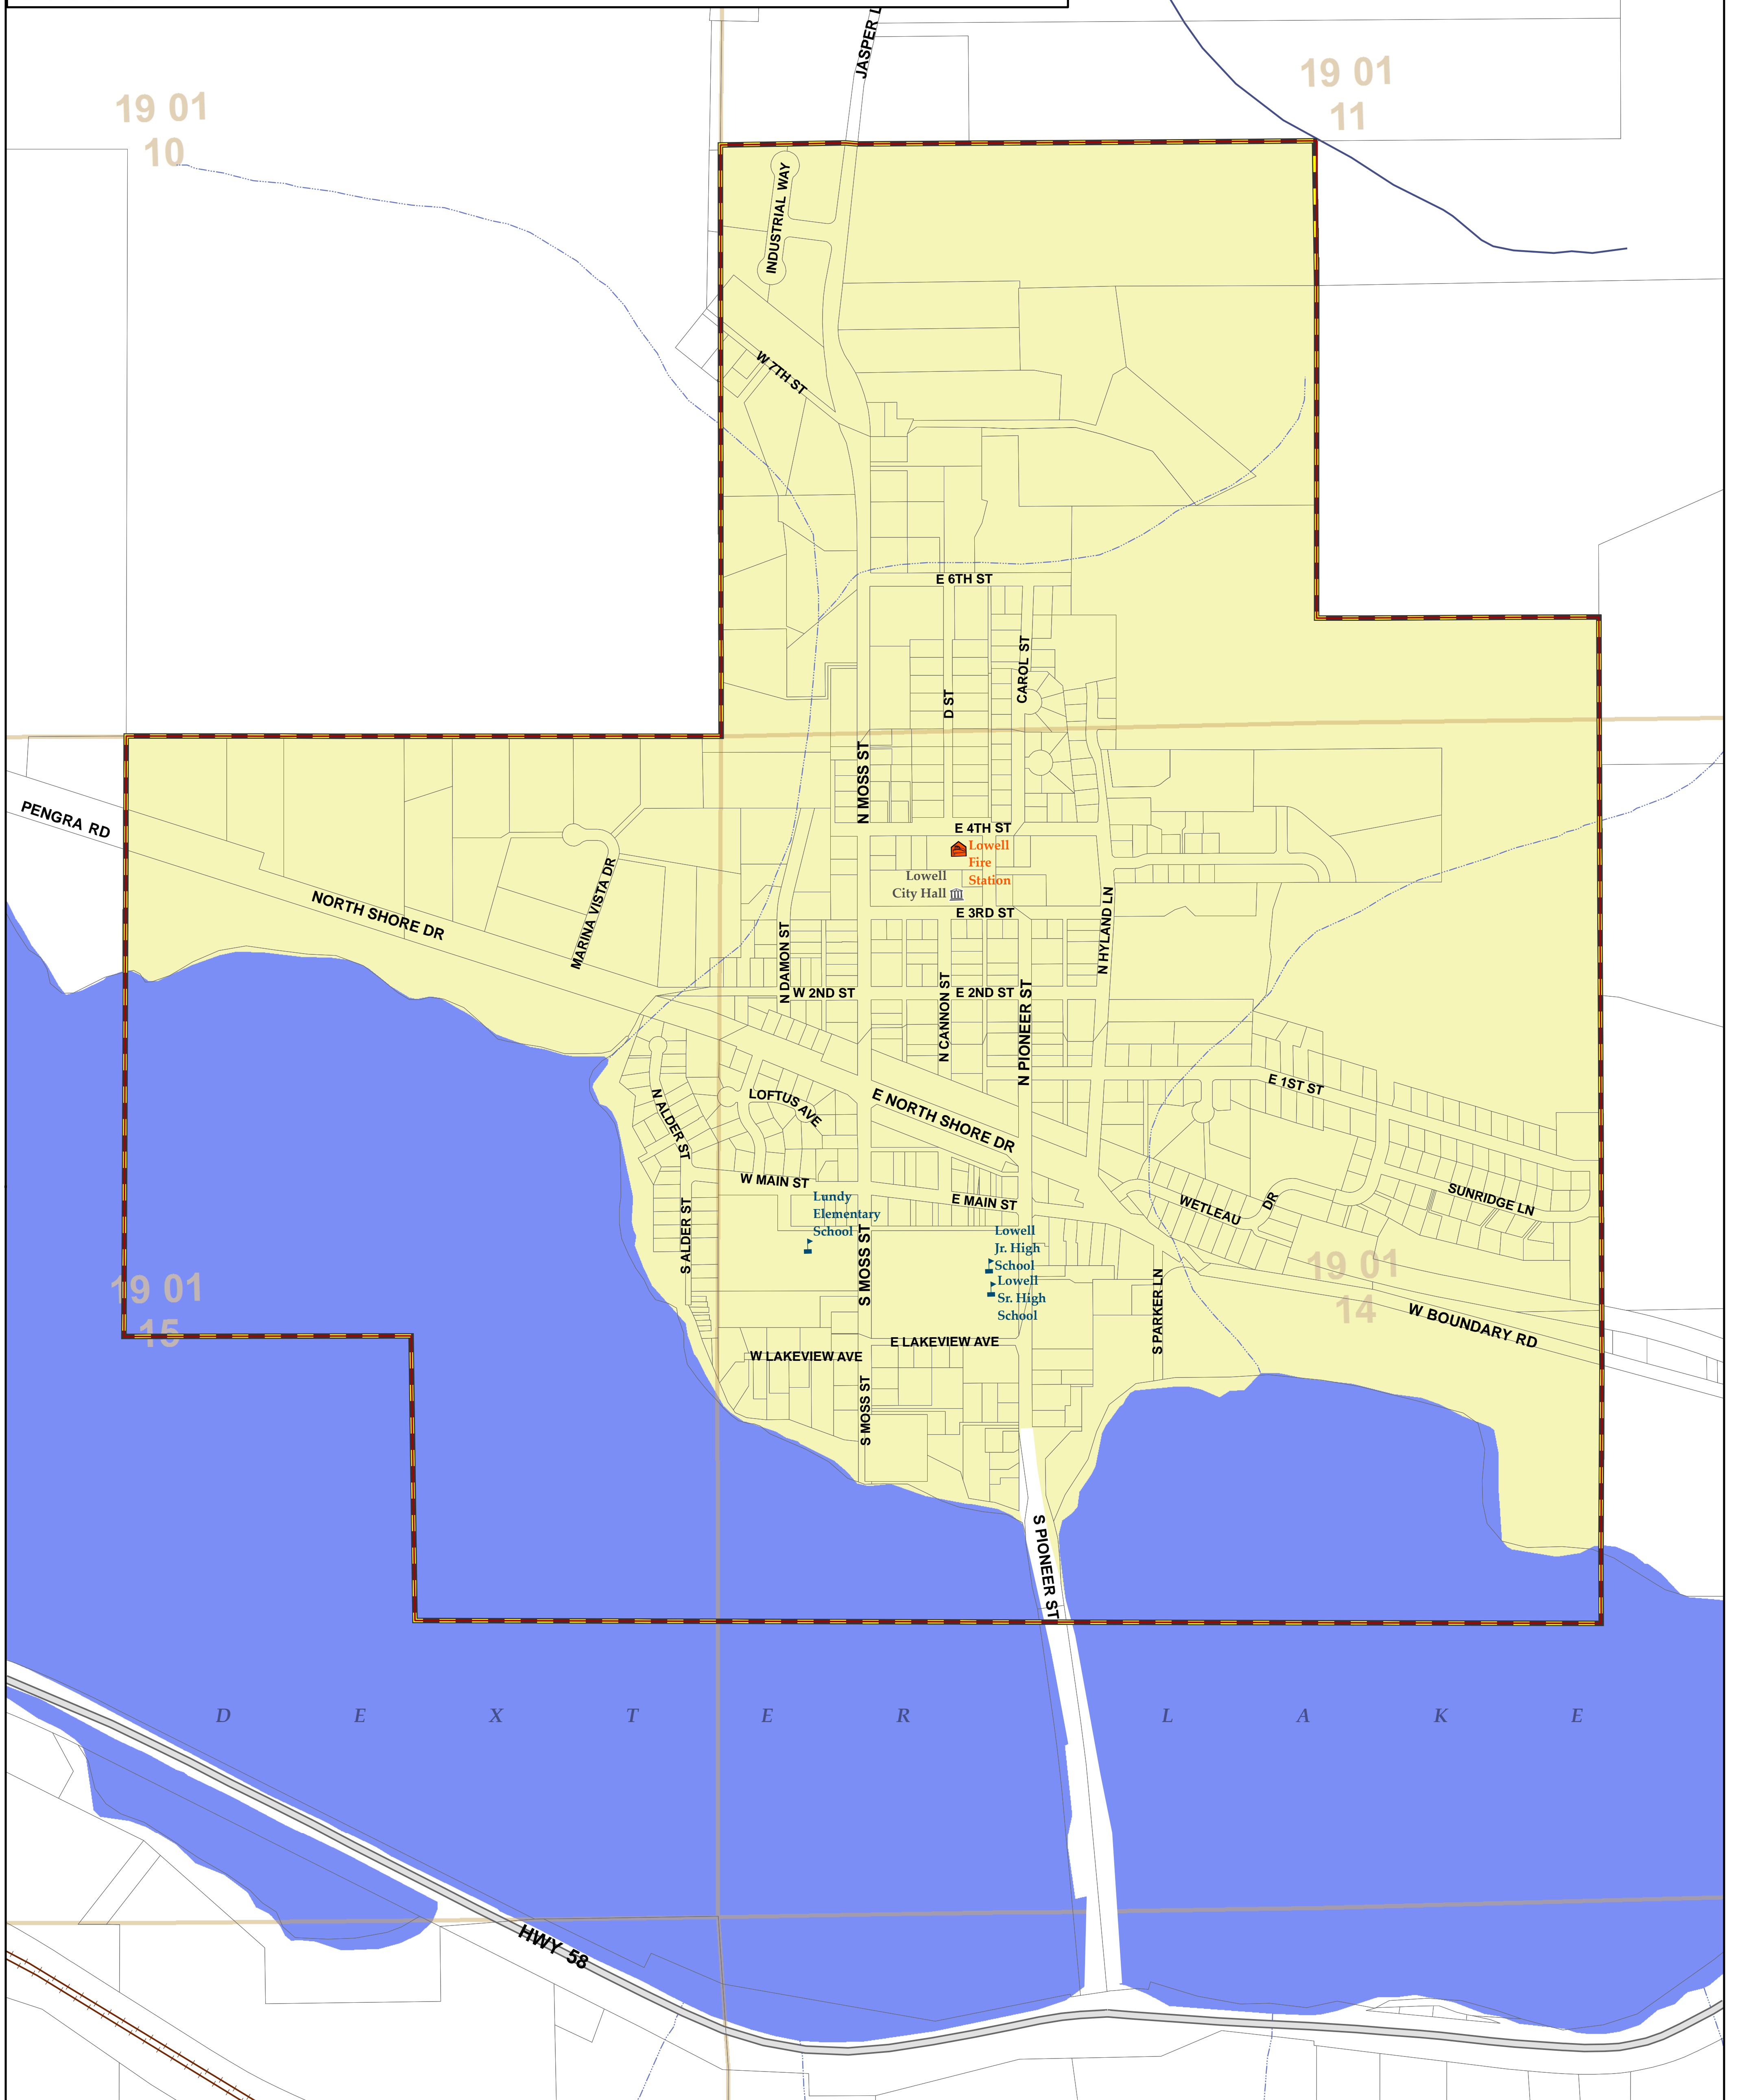

City of Lowell, Oregon

Legend

- Section Lines
- Parcel Boundaries
- Urban Growth Boundary
- City Limits

Rivers and Streams

- Artificial
- Intermittent
- Perennial

Lane Council of Governments
859 Willamette Street, Suite 500
Eugene, Oregon 97401
Printing Date: June 08, 2016

The information on this map was derived from digital databases on Lane Council of Governments' regional geographic information system. Care was taken in the creation of this map, but it is provided "as is". LCOG cannot accept any responsibility for errors, omissions, or positional accuracy in the digital data or the underlying records. Current designations (e.g., zoning) for specific parcels should be confirmed with the appropriate jurisdictions. There are no warranties, expressed or implied, accompanying this product. However, notification of any errors will be appreciated.