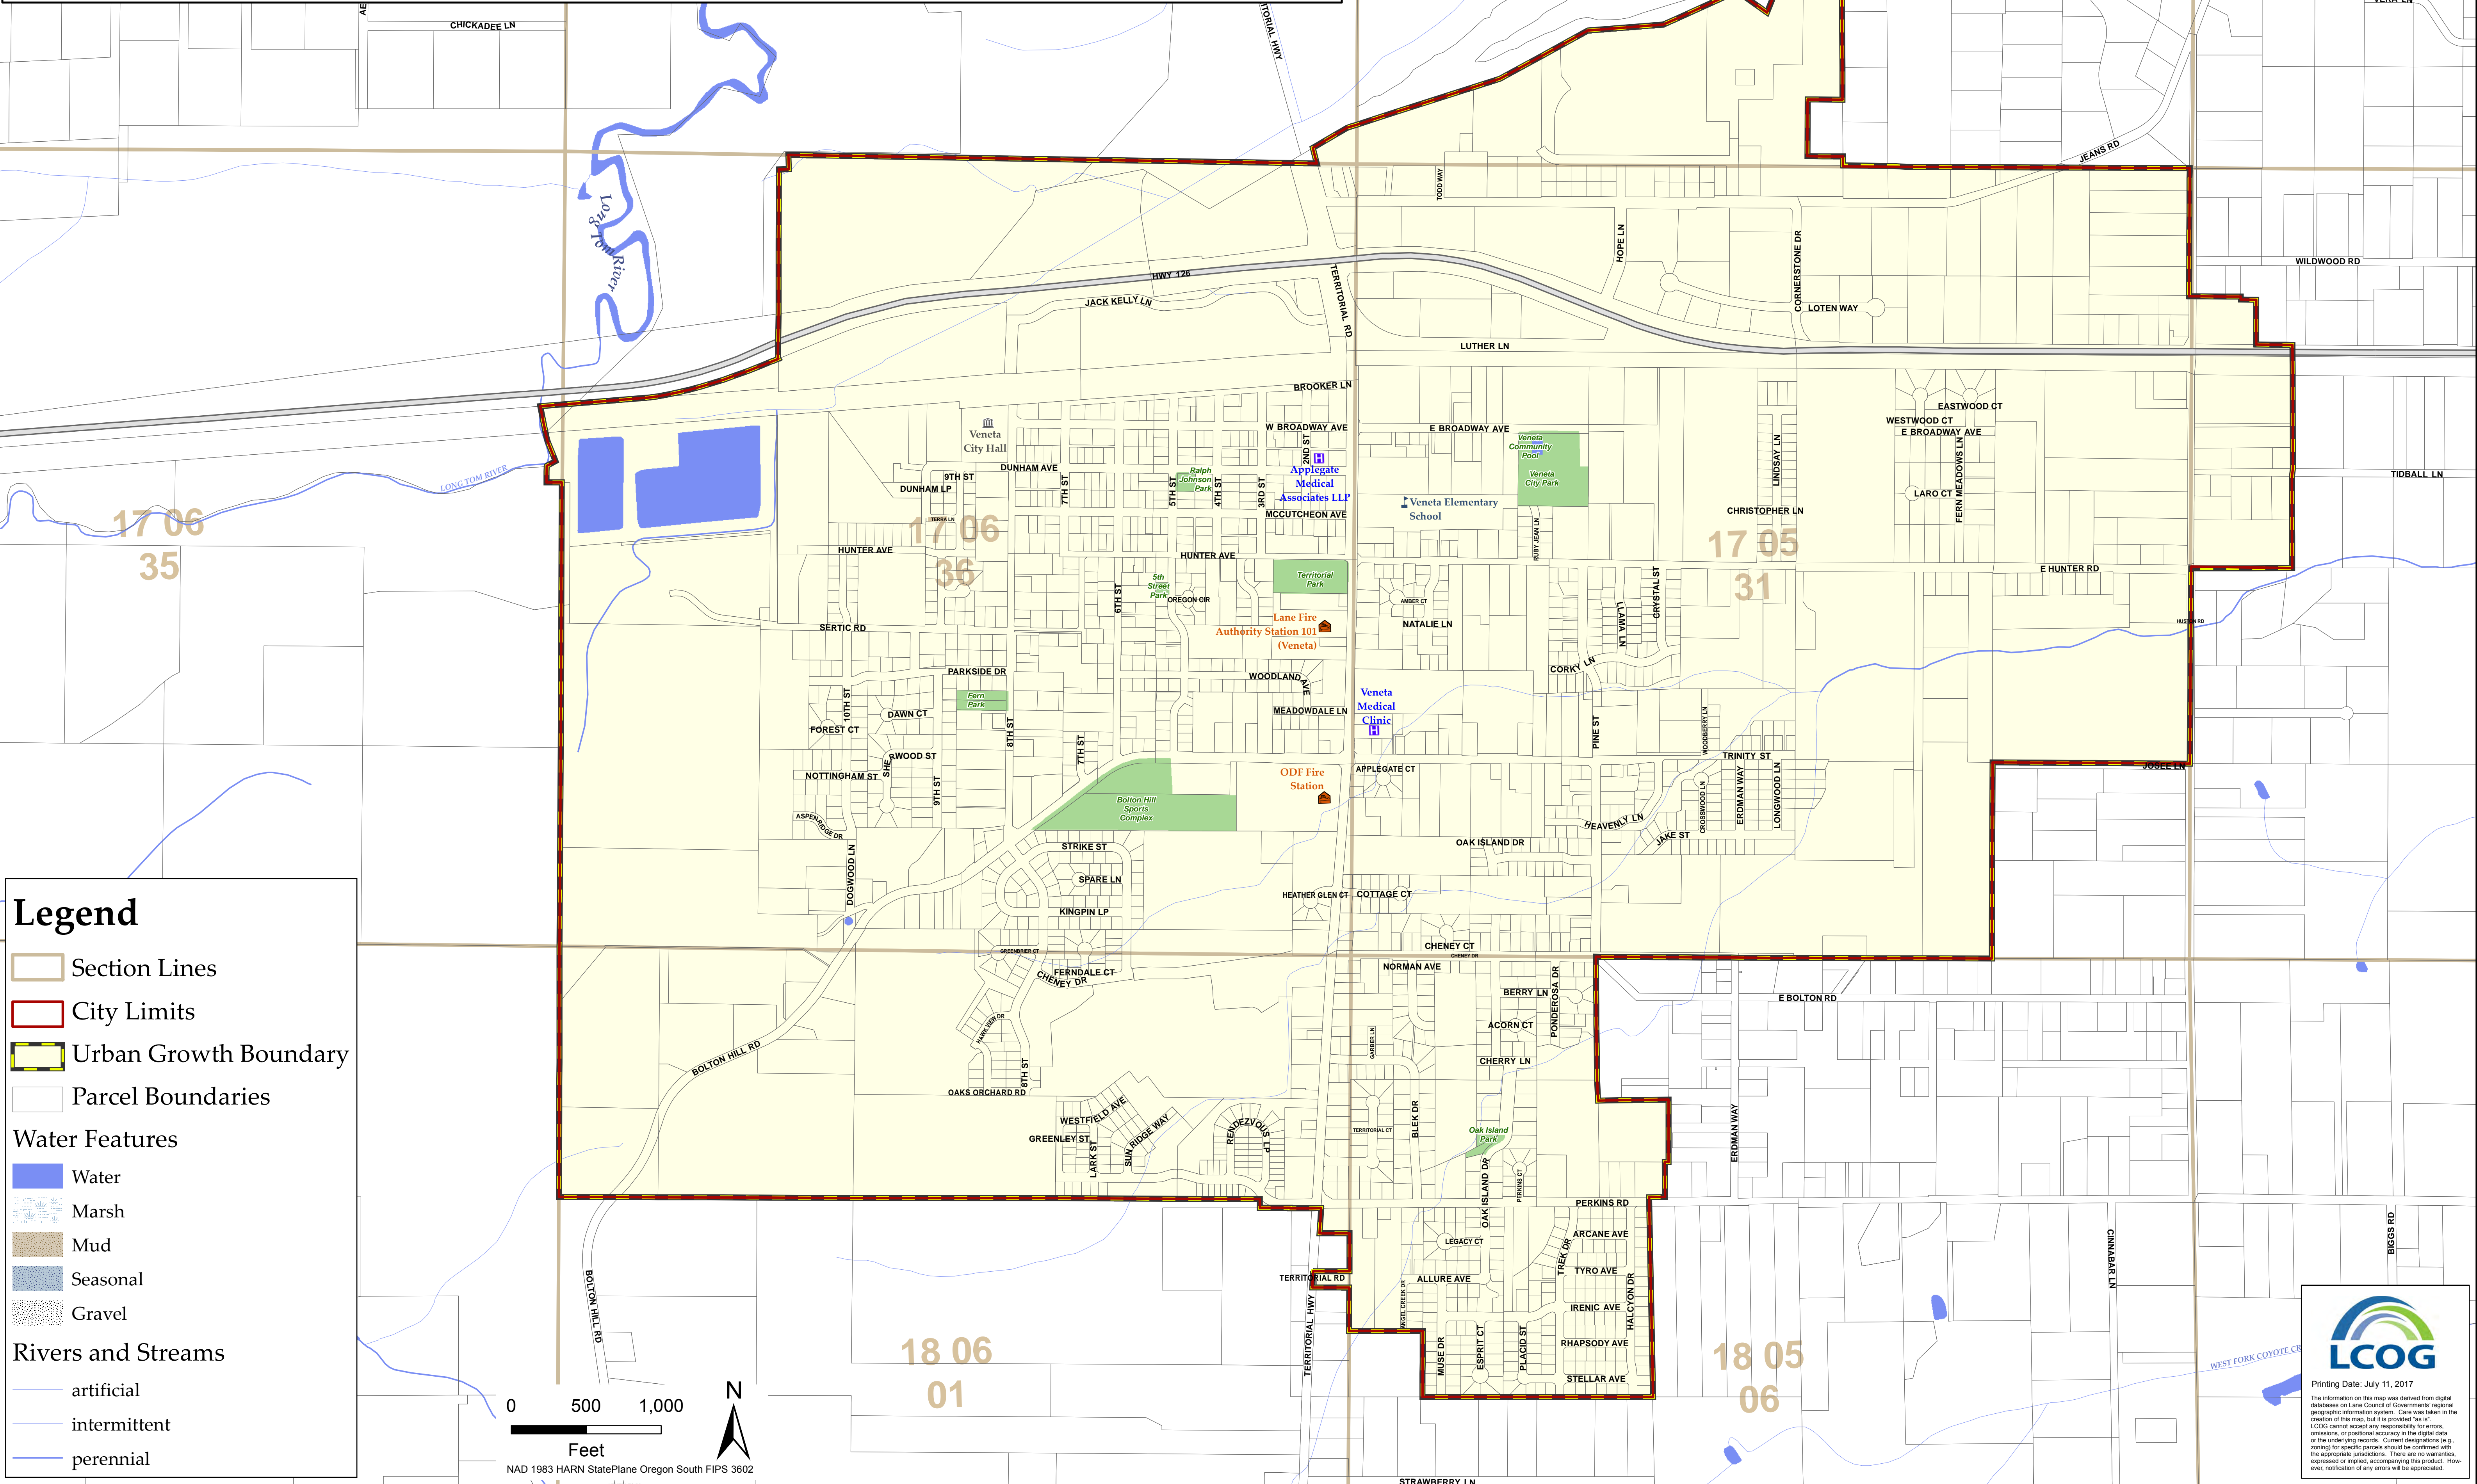

City of Veneta, Oregon

Legend

- Section Lines
- City Limits
- Urban Growth Boundary
- Parcel Boundaries

Water Features

- Water
- Marsh
- Mud
- Seasonal
- Gravel

Rivers and Streams

- artificial
- intermittent
- perennial